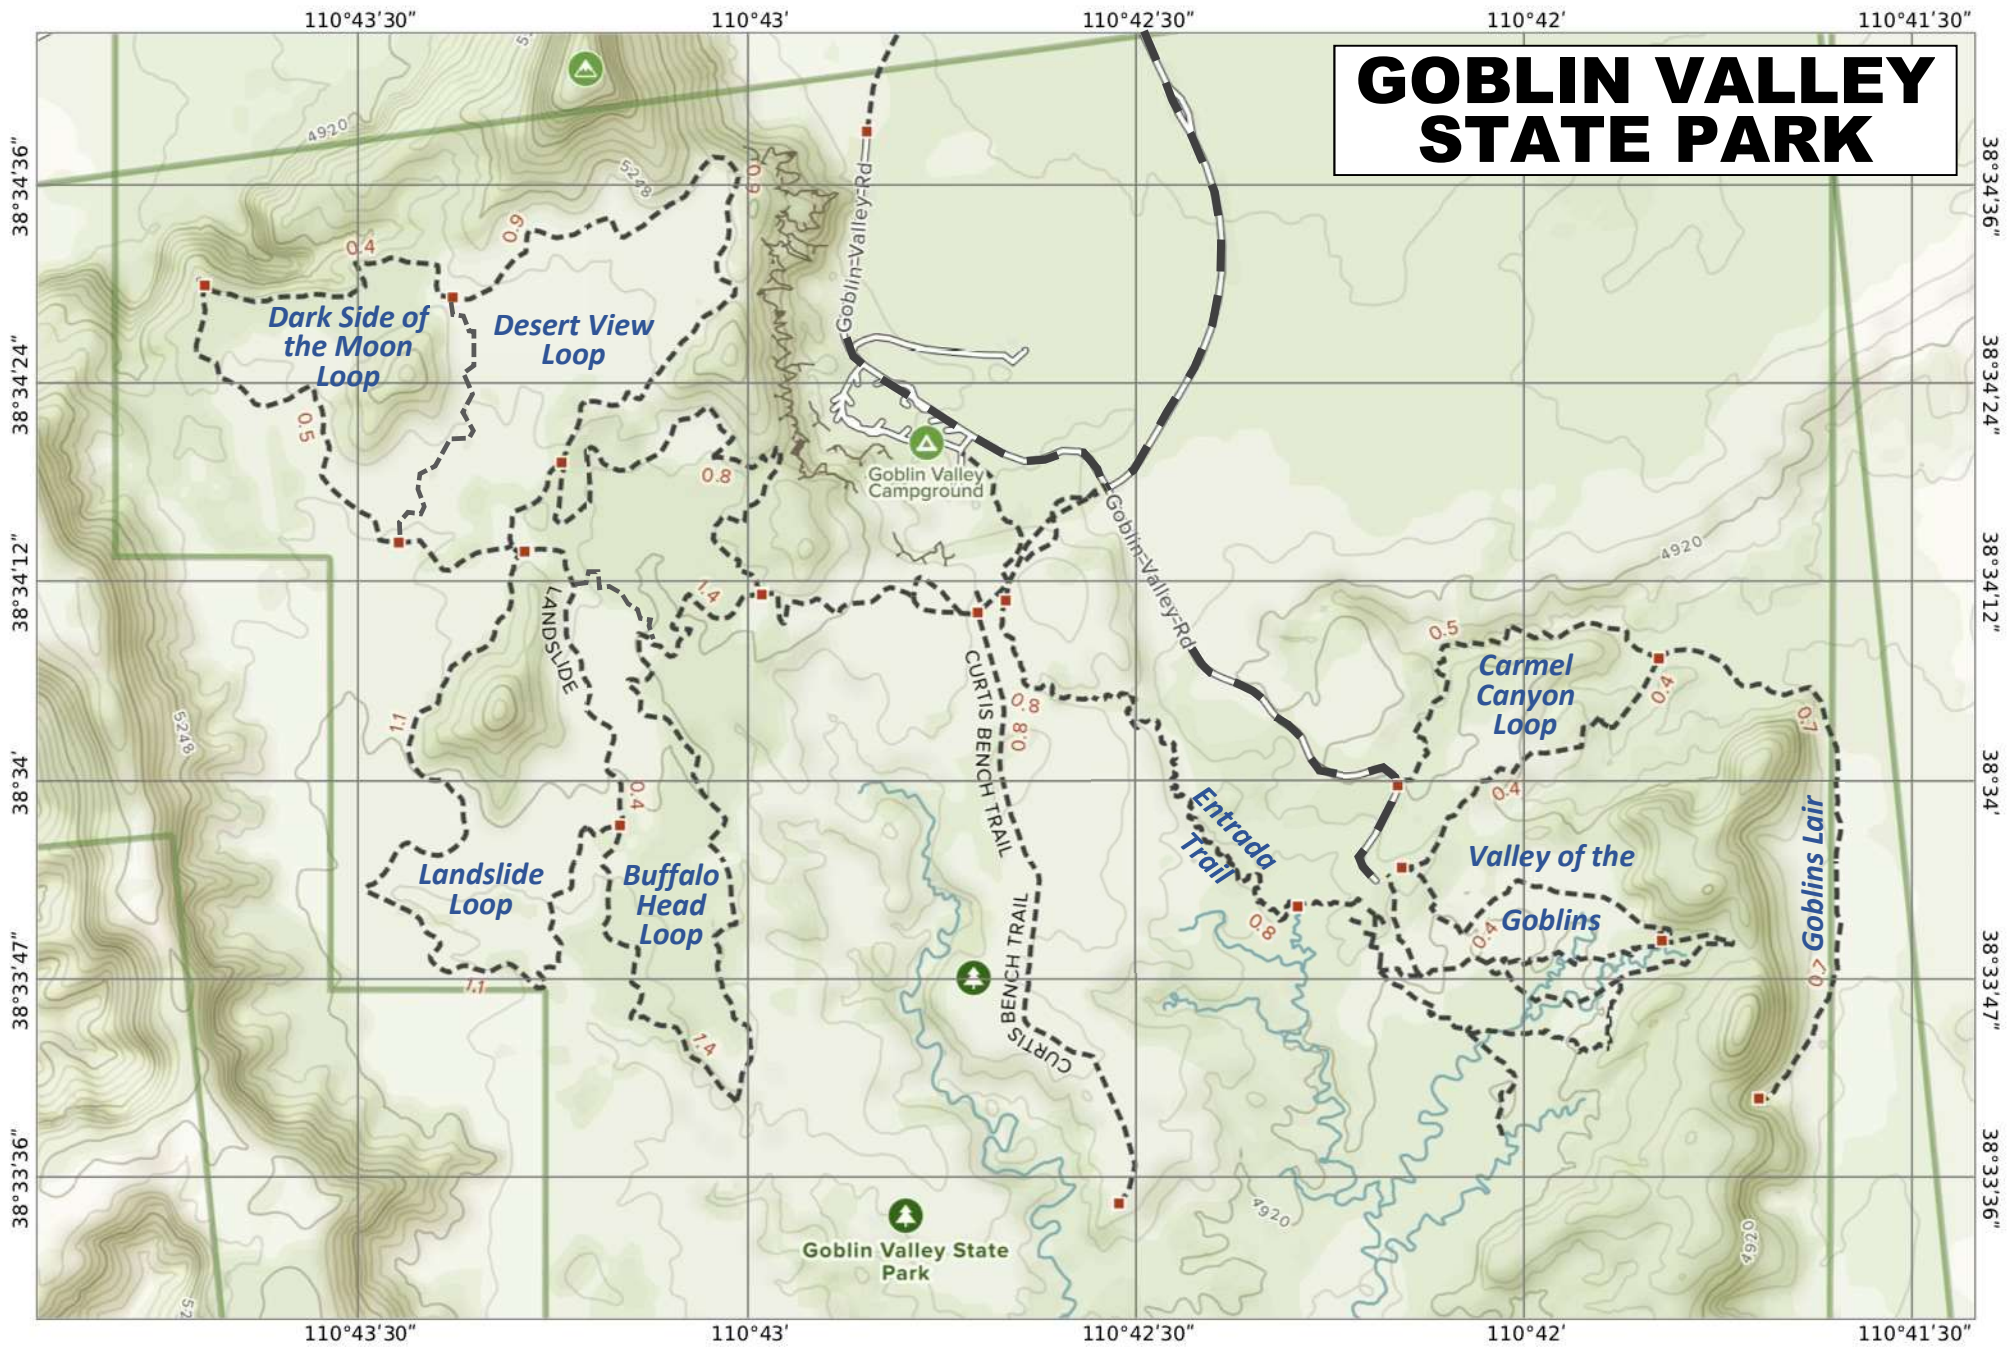

GOBLIN VALLEY STATE PARK

★MN
10.4°E
1/28/19

Scale 1:14117 Datum WGS84