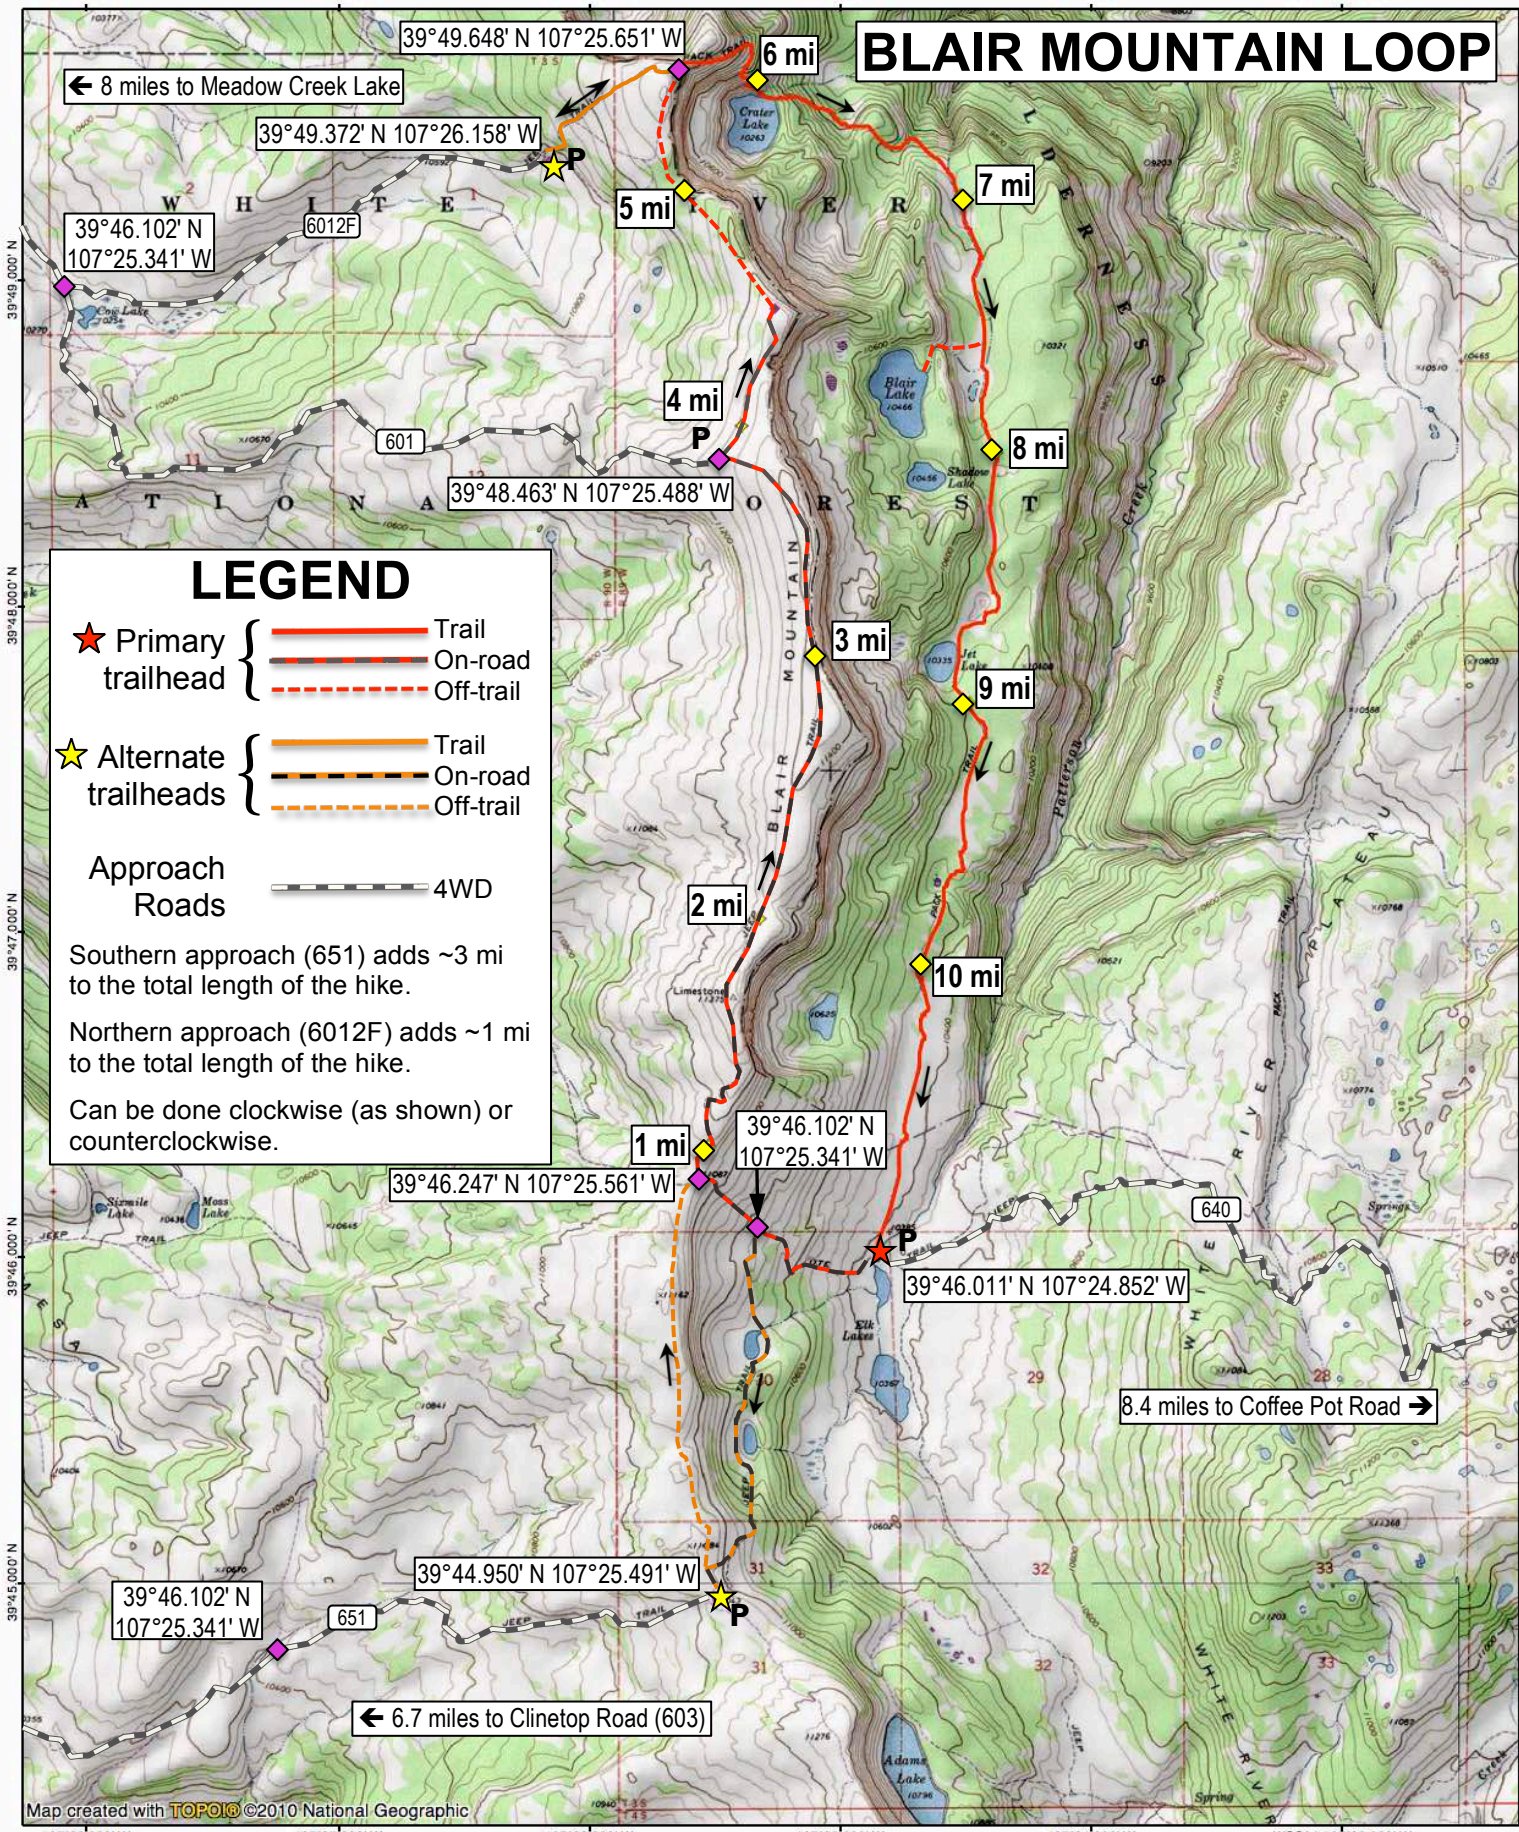

107°28.000' W 107°27.000' W 107°26.000' W 107°25.000' W 107°24.000' W WGS84 107°23.000' W

BLAIR MOUNTAIN LOOP

LEGEND

- ★ Primary trailhead {
 - Trail
 - On-road
 - - - Off-trail
- ★ Alternate trailheads {
 - Trail
 - On-road
 - - - Off-trail

Approach Roads 4WD

Southern approach (651) adds ~3 mi to the total length of the hike.

Northern approach (6012F) adds ~1 mi to the total length of the hike.

Can be done clockwise (as shown) or counterclockwise.

Map created with TOPO! ©2010 National Geographic