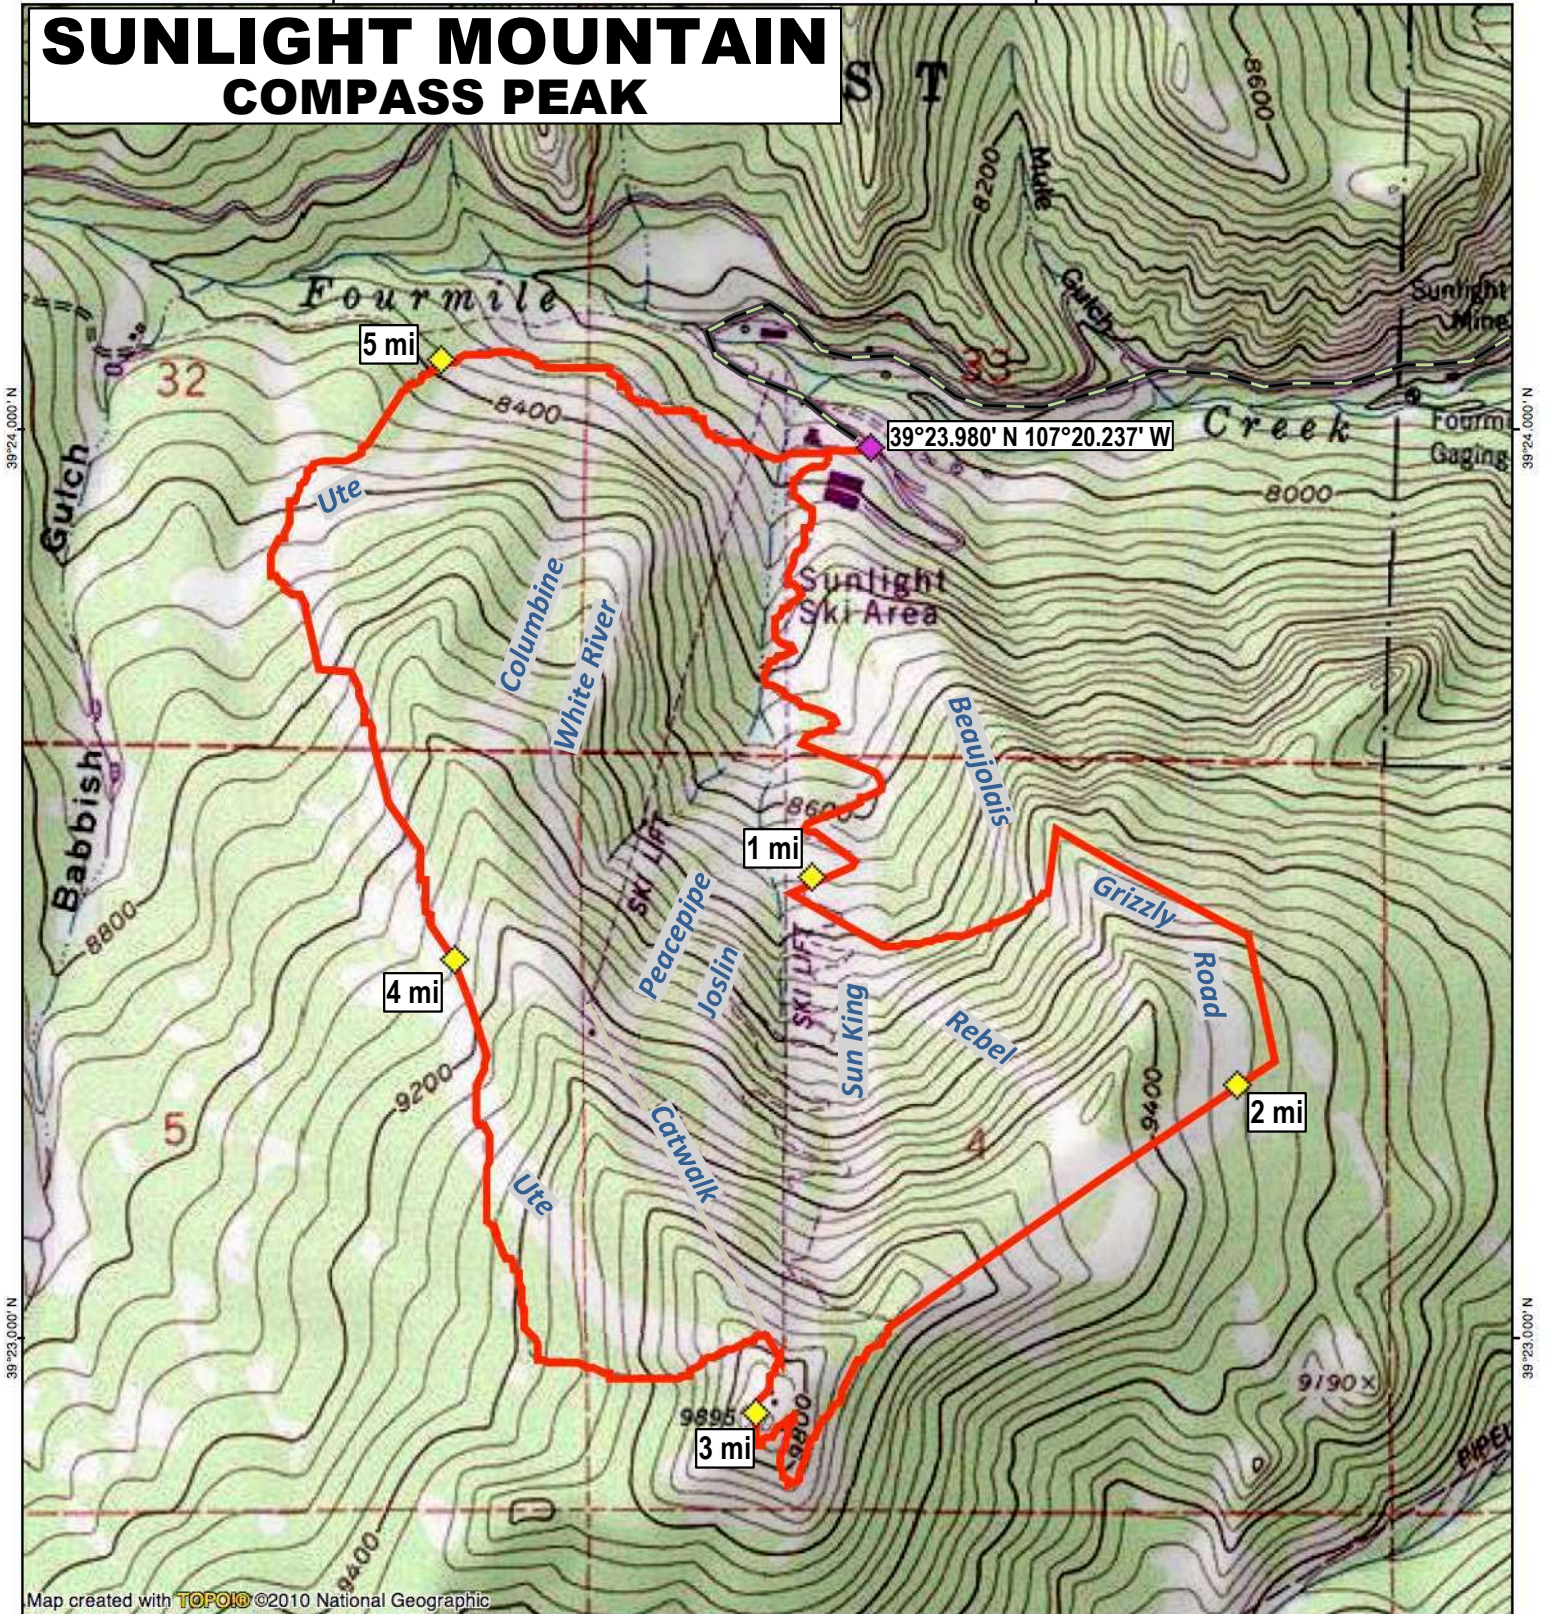

107°21.000' W

WGS84 107°20.000' W

SUNLIGHT MOUNTAIN COMPASS PEAK

Map created with TOPO! ©2010 National Geographic

107°21.000' W

WGS84 107°20.000' W

SCALE = 1:15,325