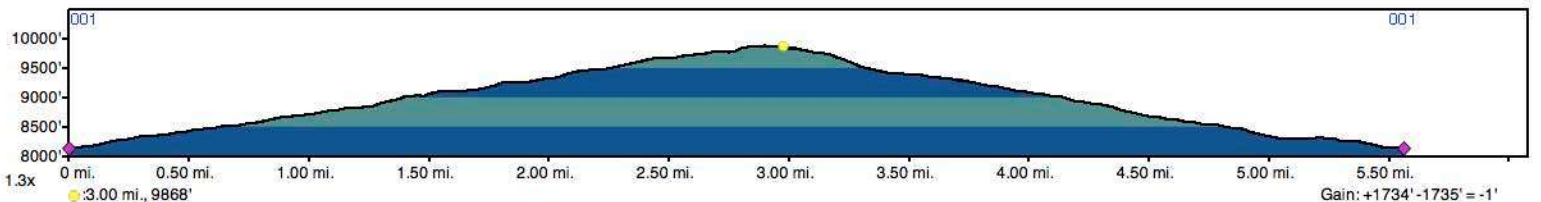

107°21.000' W

WGS84 107°20.000' W

SUNLIGHT MOUNTAIN COMPASS PEAK

Map created with TOPO! ©2010 National Geographic

107°21.000' W

WGS84 107°20.000' W

SCALE = 1:15,325