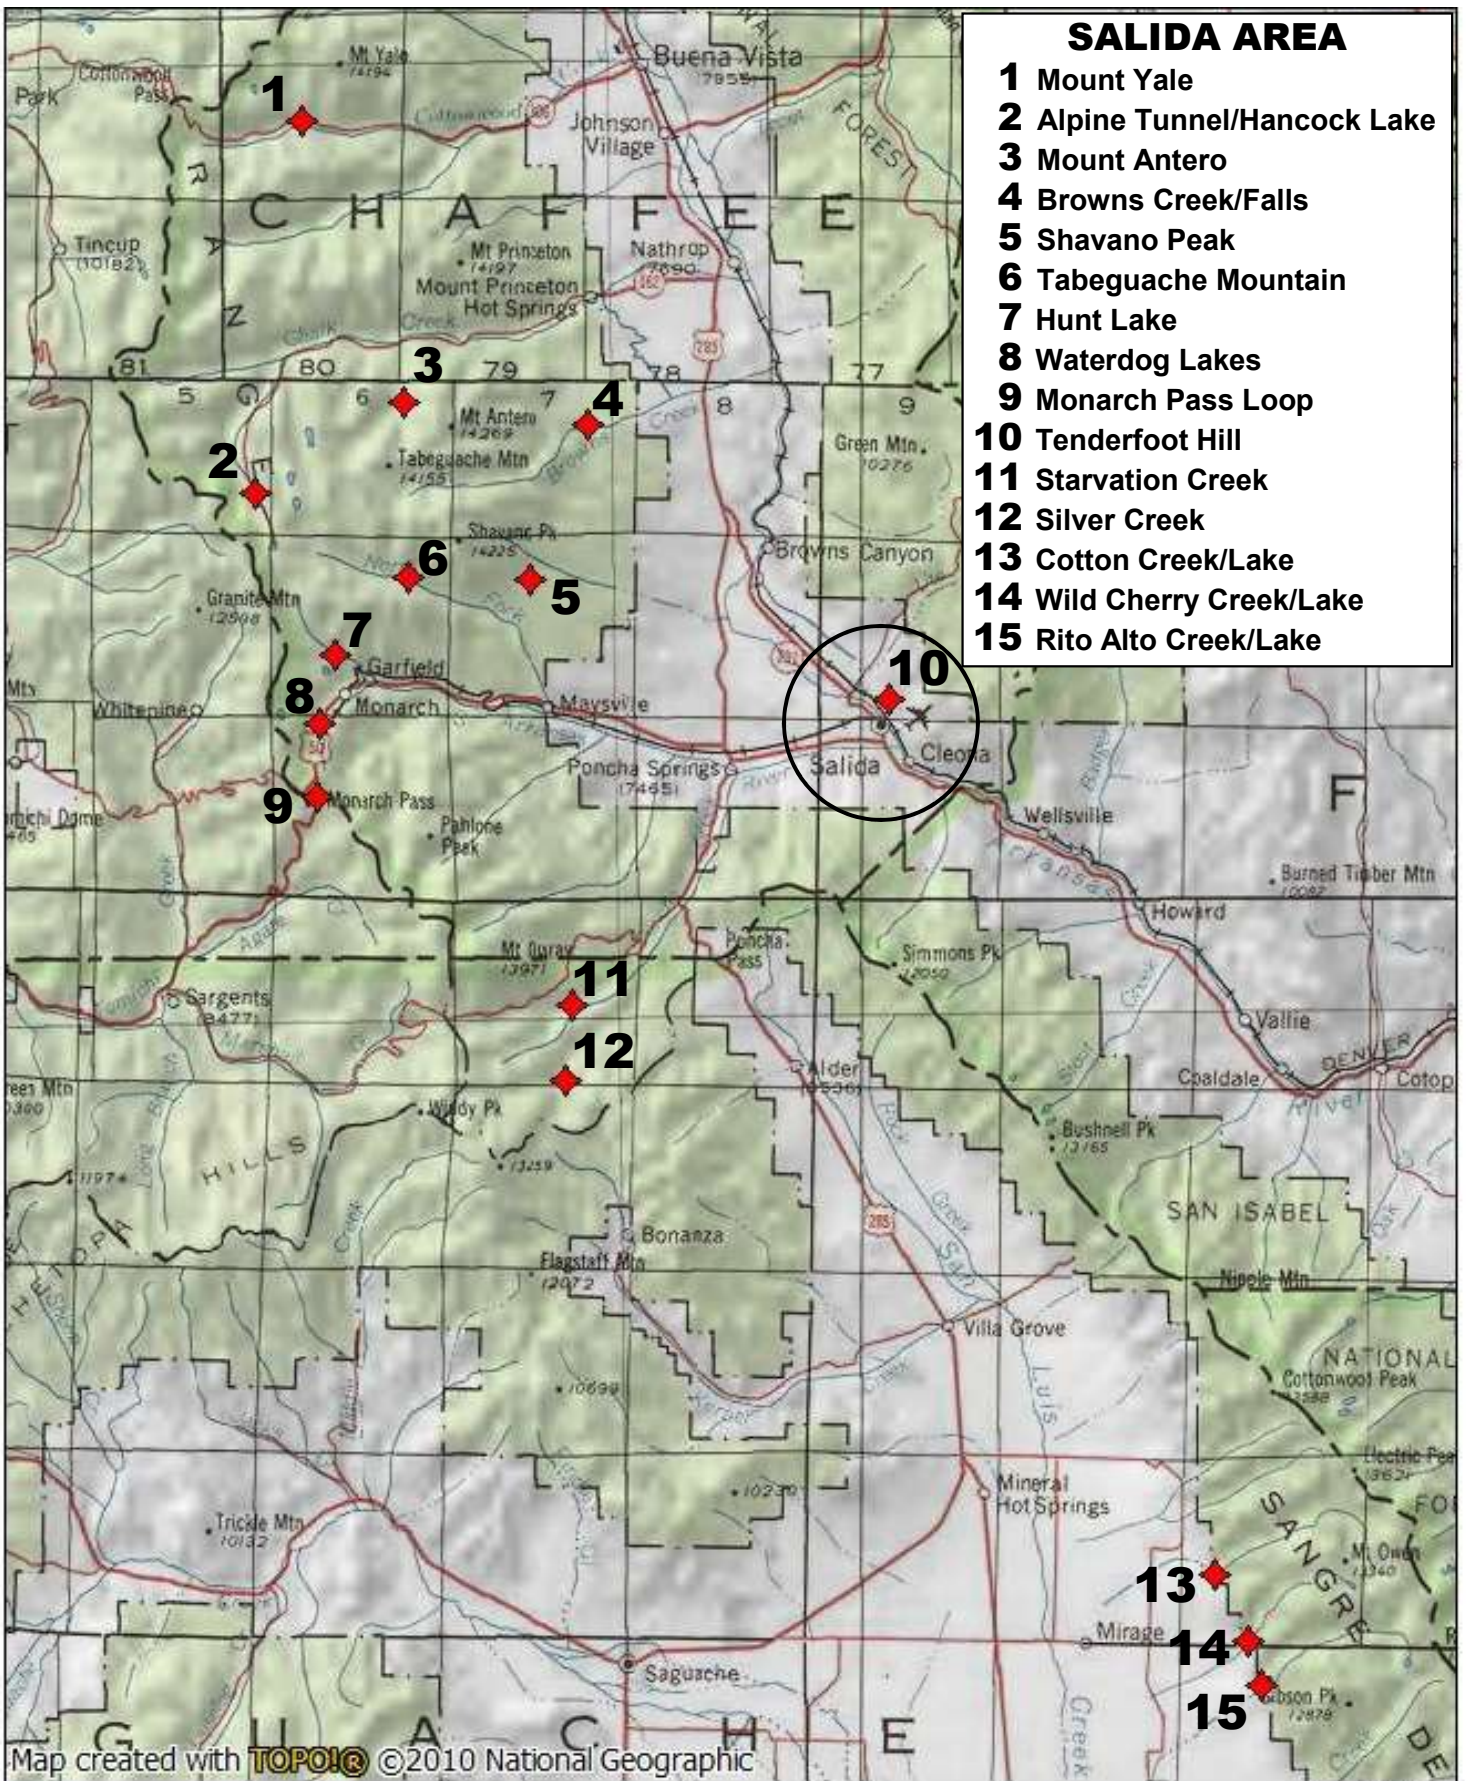

SALIDA AREA

- 1 Mount Yale
- 2 Alpine Tunnel/Hancock Lake
- 3 Mount Antero
- 4 Browns Creek/Falls
- 5 Shavano Peak
- 6 Tabeguache Mountain
- 7 Hunt Lake
- 8 Waterdog Lakes
- 9 Monarch Pass Loop
- 10 Tenderfoot Hill
- 11 Starvation Creek
- 12 Silver Creek
- 13 Cotton Creek/Lake
- 14 Wild Cherry Creek/Lake
- 15 Rito Alto Creek/Lake

Scale = 1:350000

TN MN
8½°
01/05/19