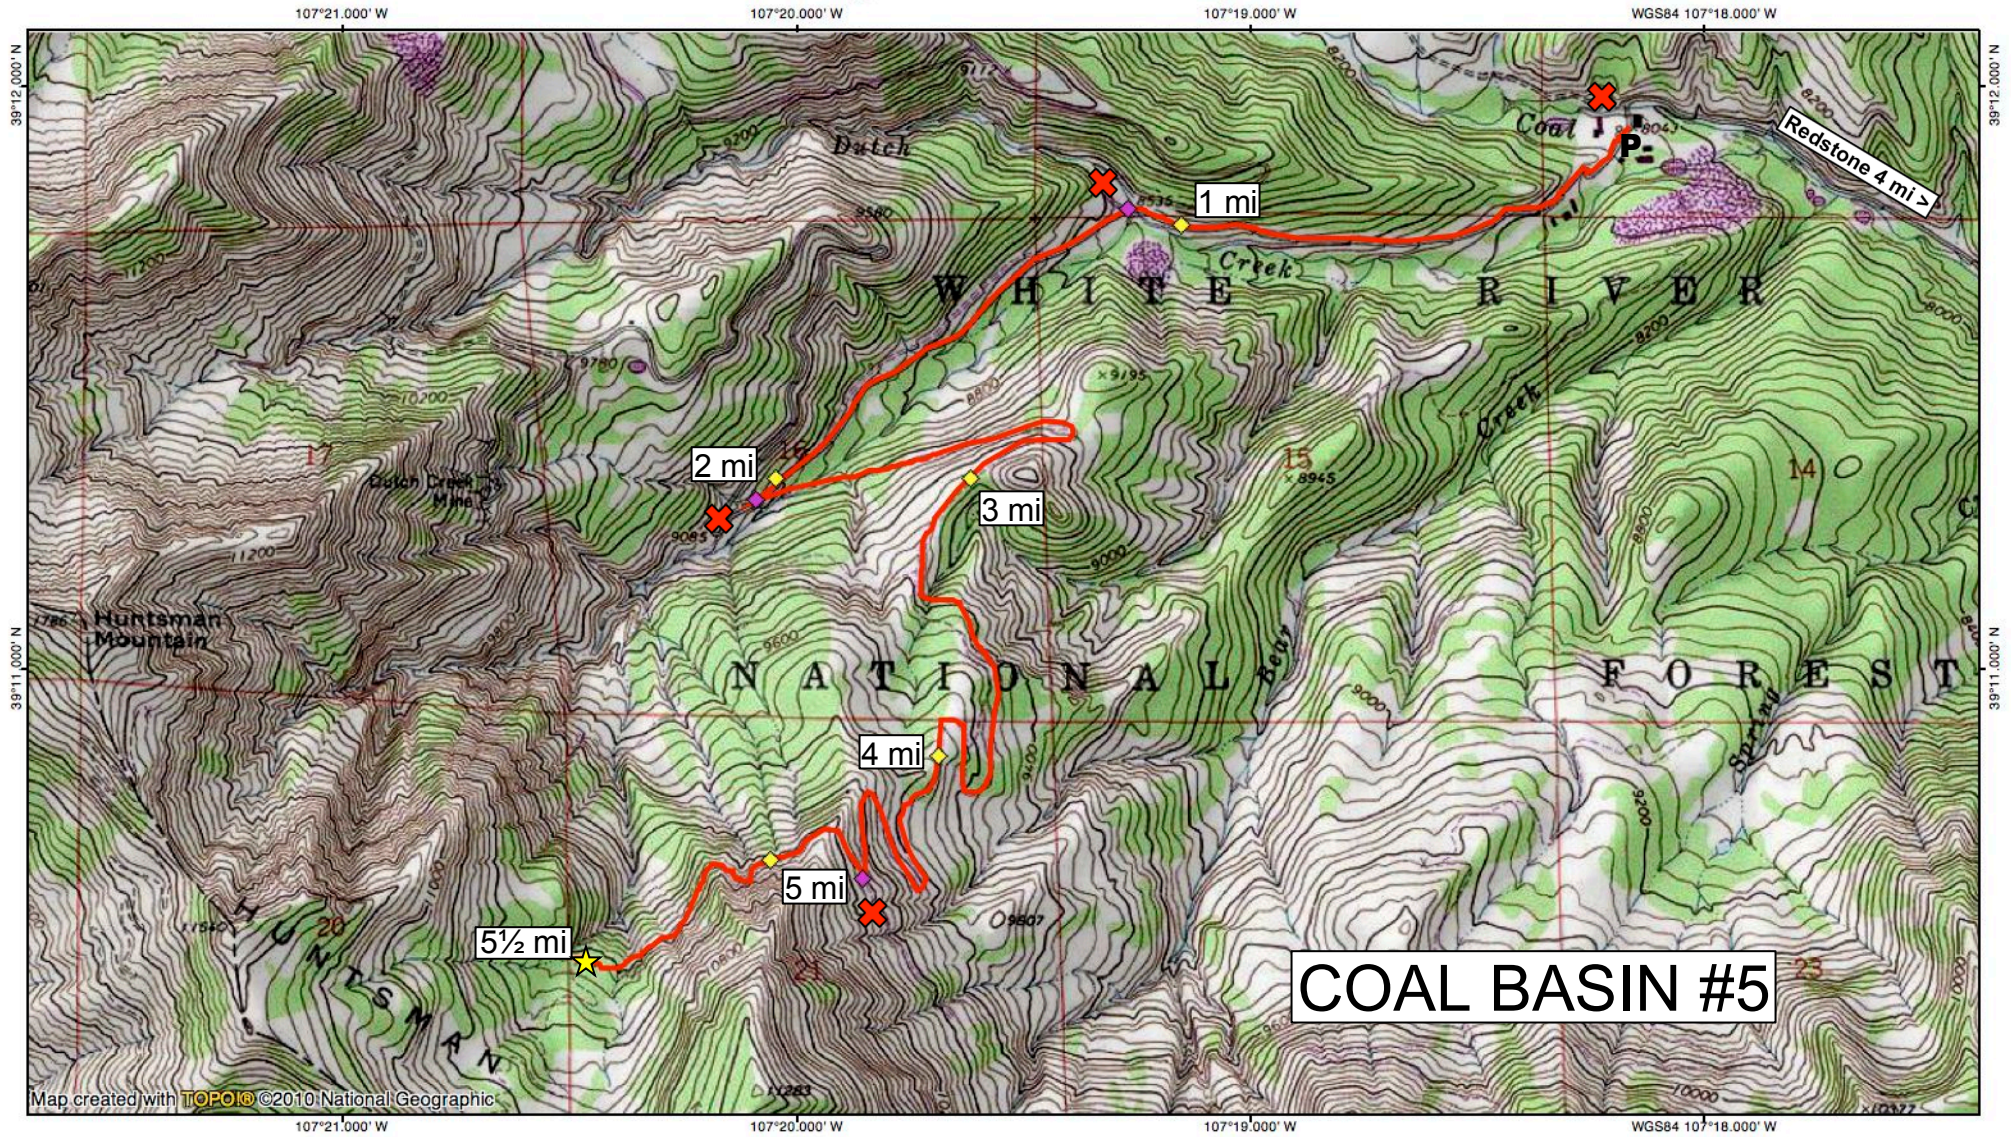

TOPO! map printed on 01/30/15 from "Coal Basin.tpo"

TN + MN
9.5°
01/30/15