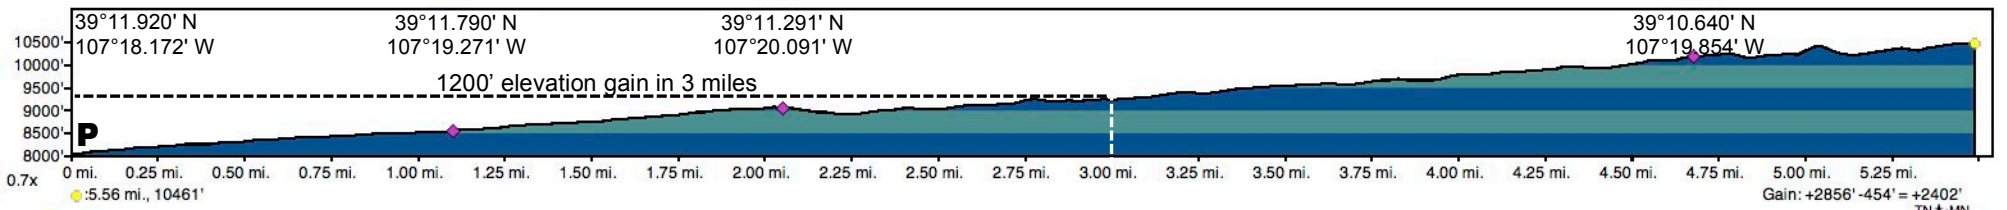

TOPO! map printed on 01/30/15 from "Coal Basin.tpo"

TN + MN
9.5°
01/30/15