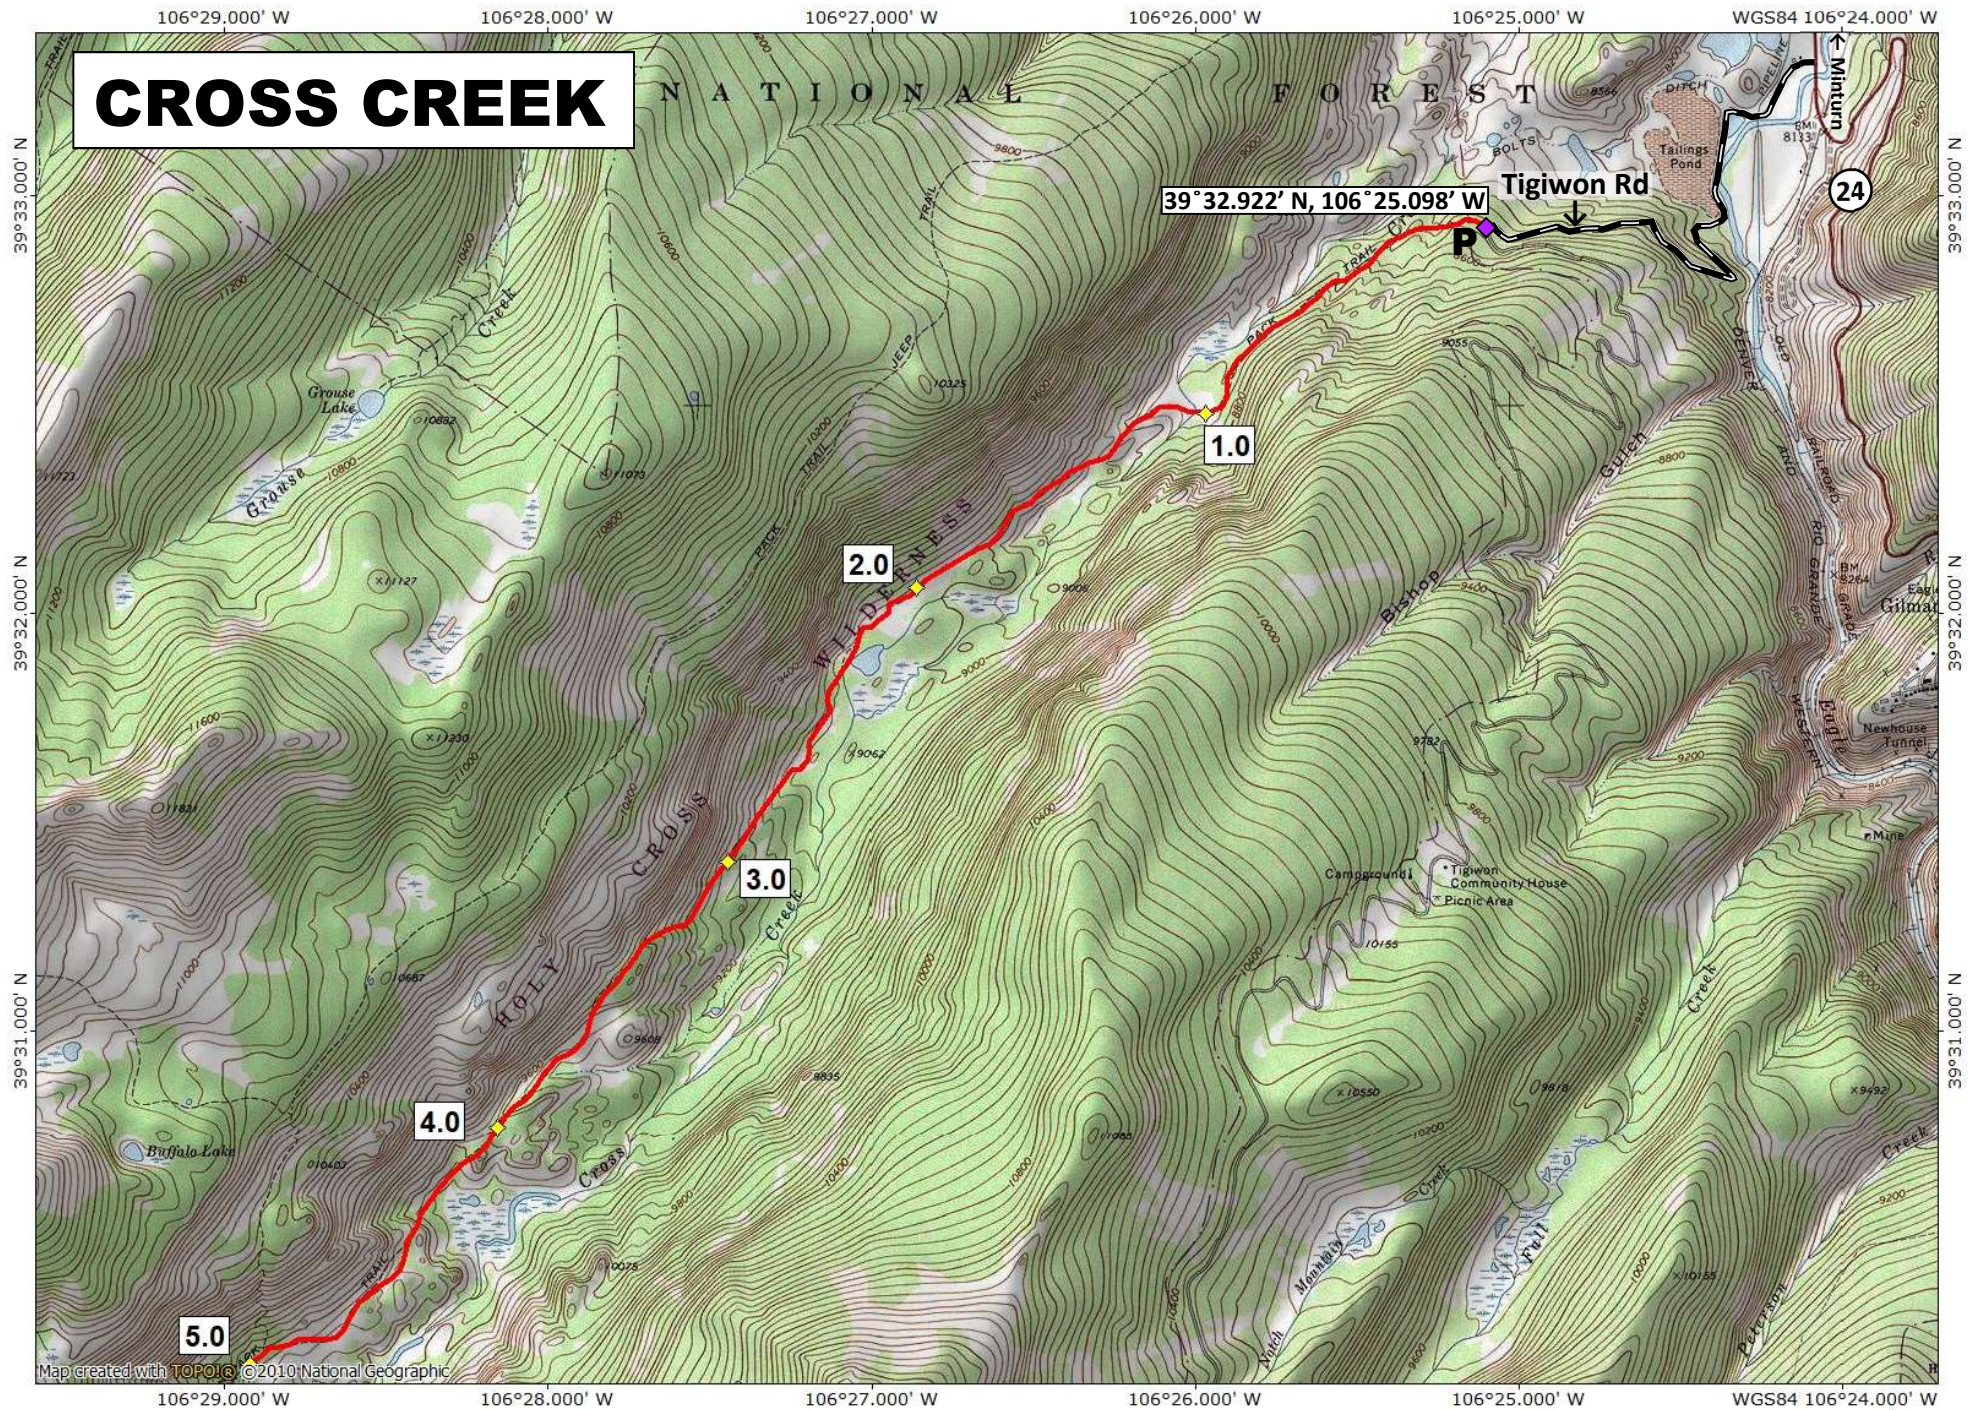

# CROSS CREEK

Map created with TOPOIG ©2010 National Geographic

TN MN  
8 1/2°  
01/16/19