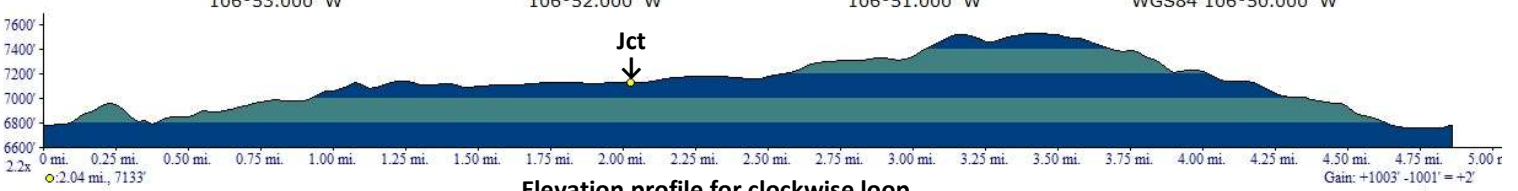

MAD CREEK LOOP

Elevation profile for clockwise loop

TN MN
9°
01/13/19