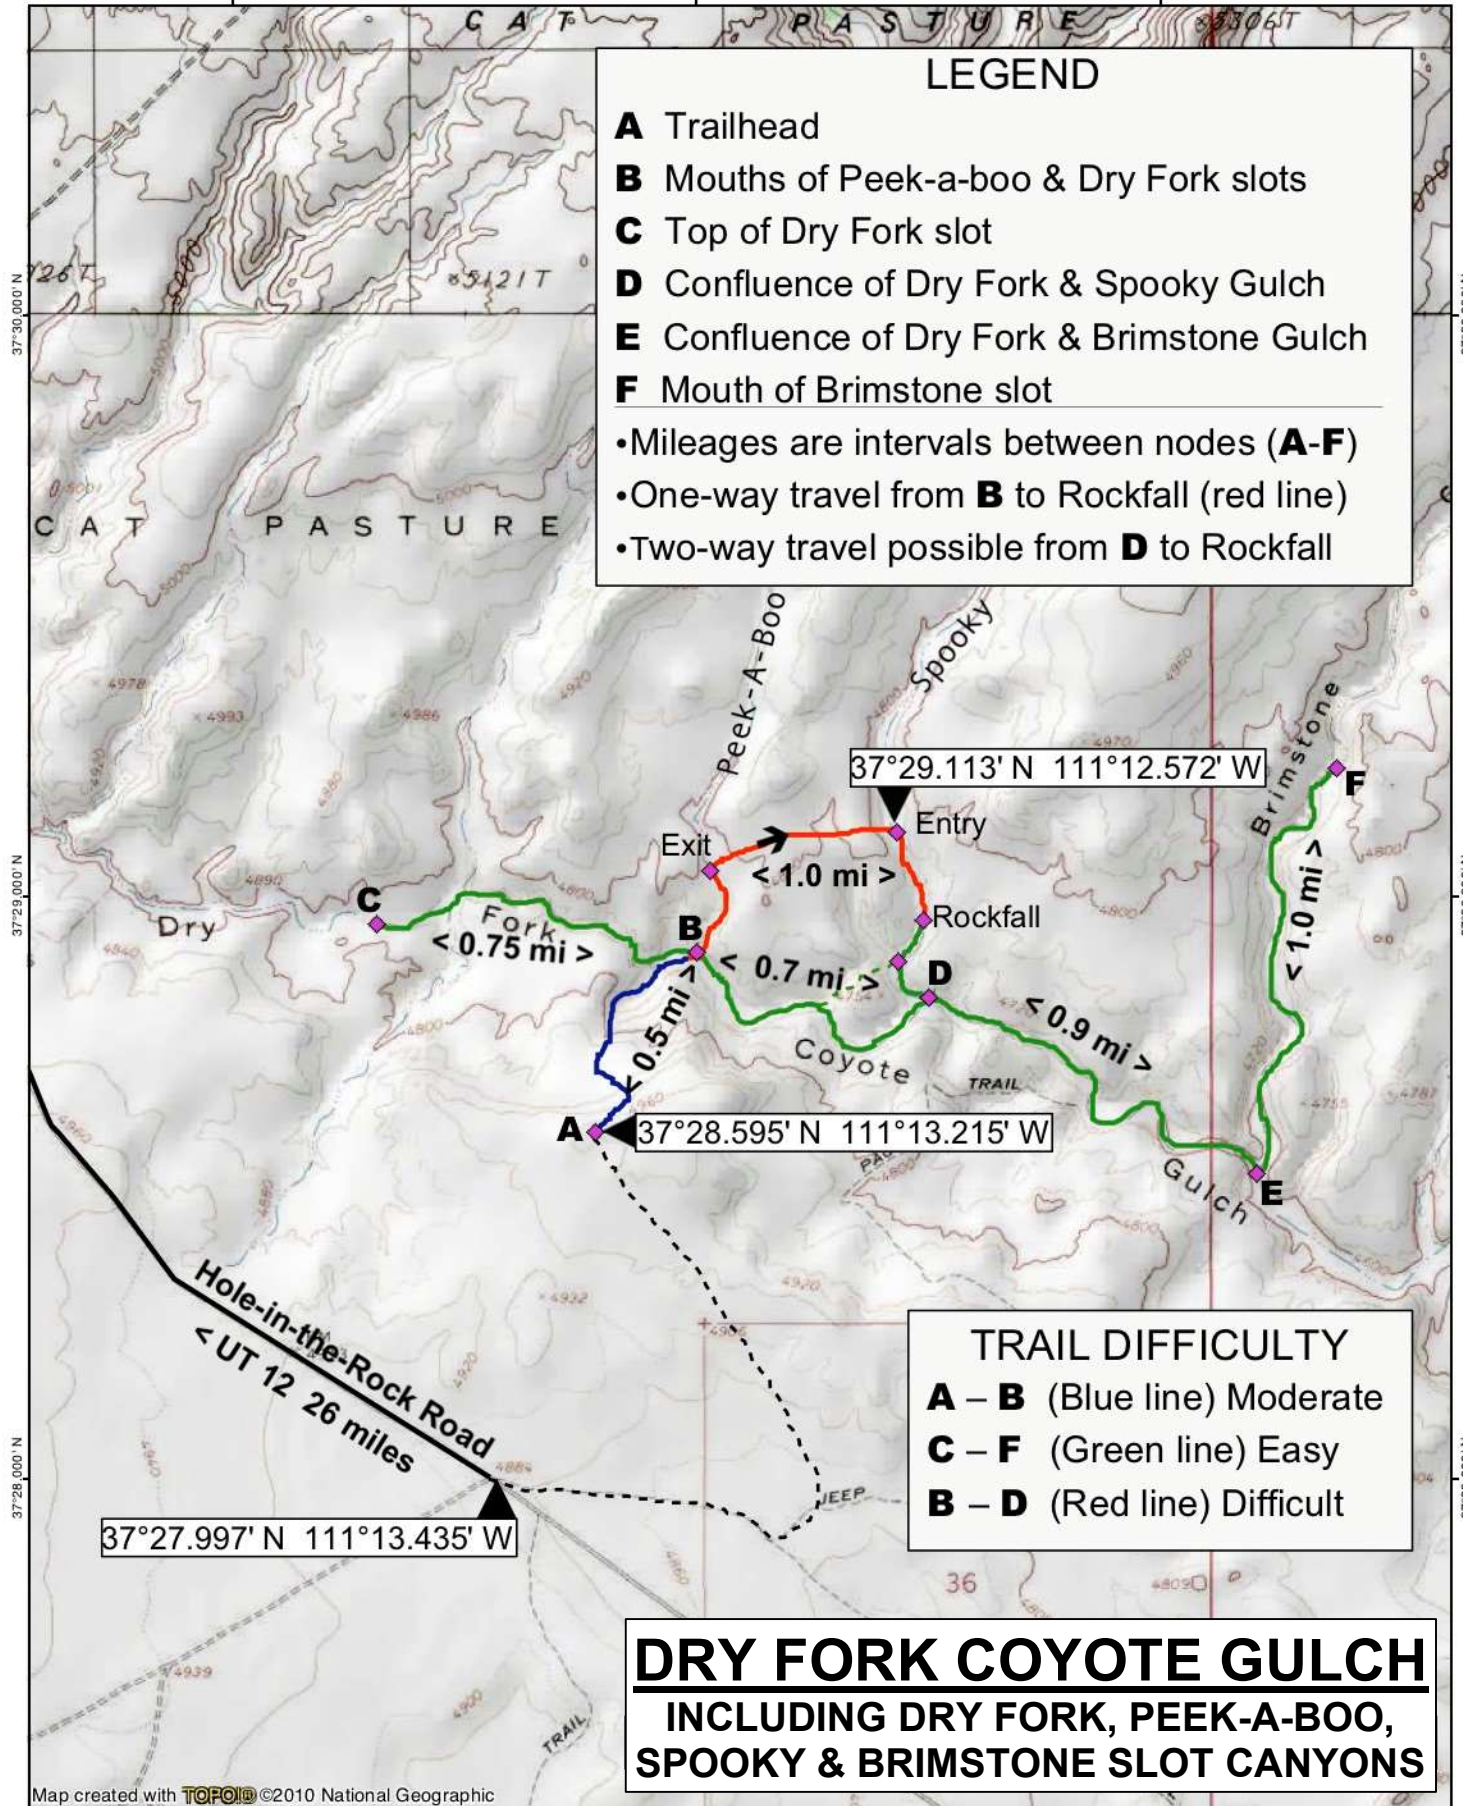

LEGEND

- A** Trailhead
- B** Mouths of Peek-a-boo & Dry Fork slots
- C** Top of Dry Fork slot
- D** Confluence of Dry Fork & Spooky Gulch
- E** Confluence of Dry Fork & Brimstone Gulch
- F** Mouth of Brimstone slot

- Mileages are intervals between nodes (**A-F**)
- One-way travel from **B** to Rockfall (red line)
- Two-way travel possible from **D** to Rockfall

37°27.997' N 111°13.435' W

37°29.113' N 111°12.572' W

37°28.595' N 111°13.215' W

SCALE = 1:24000