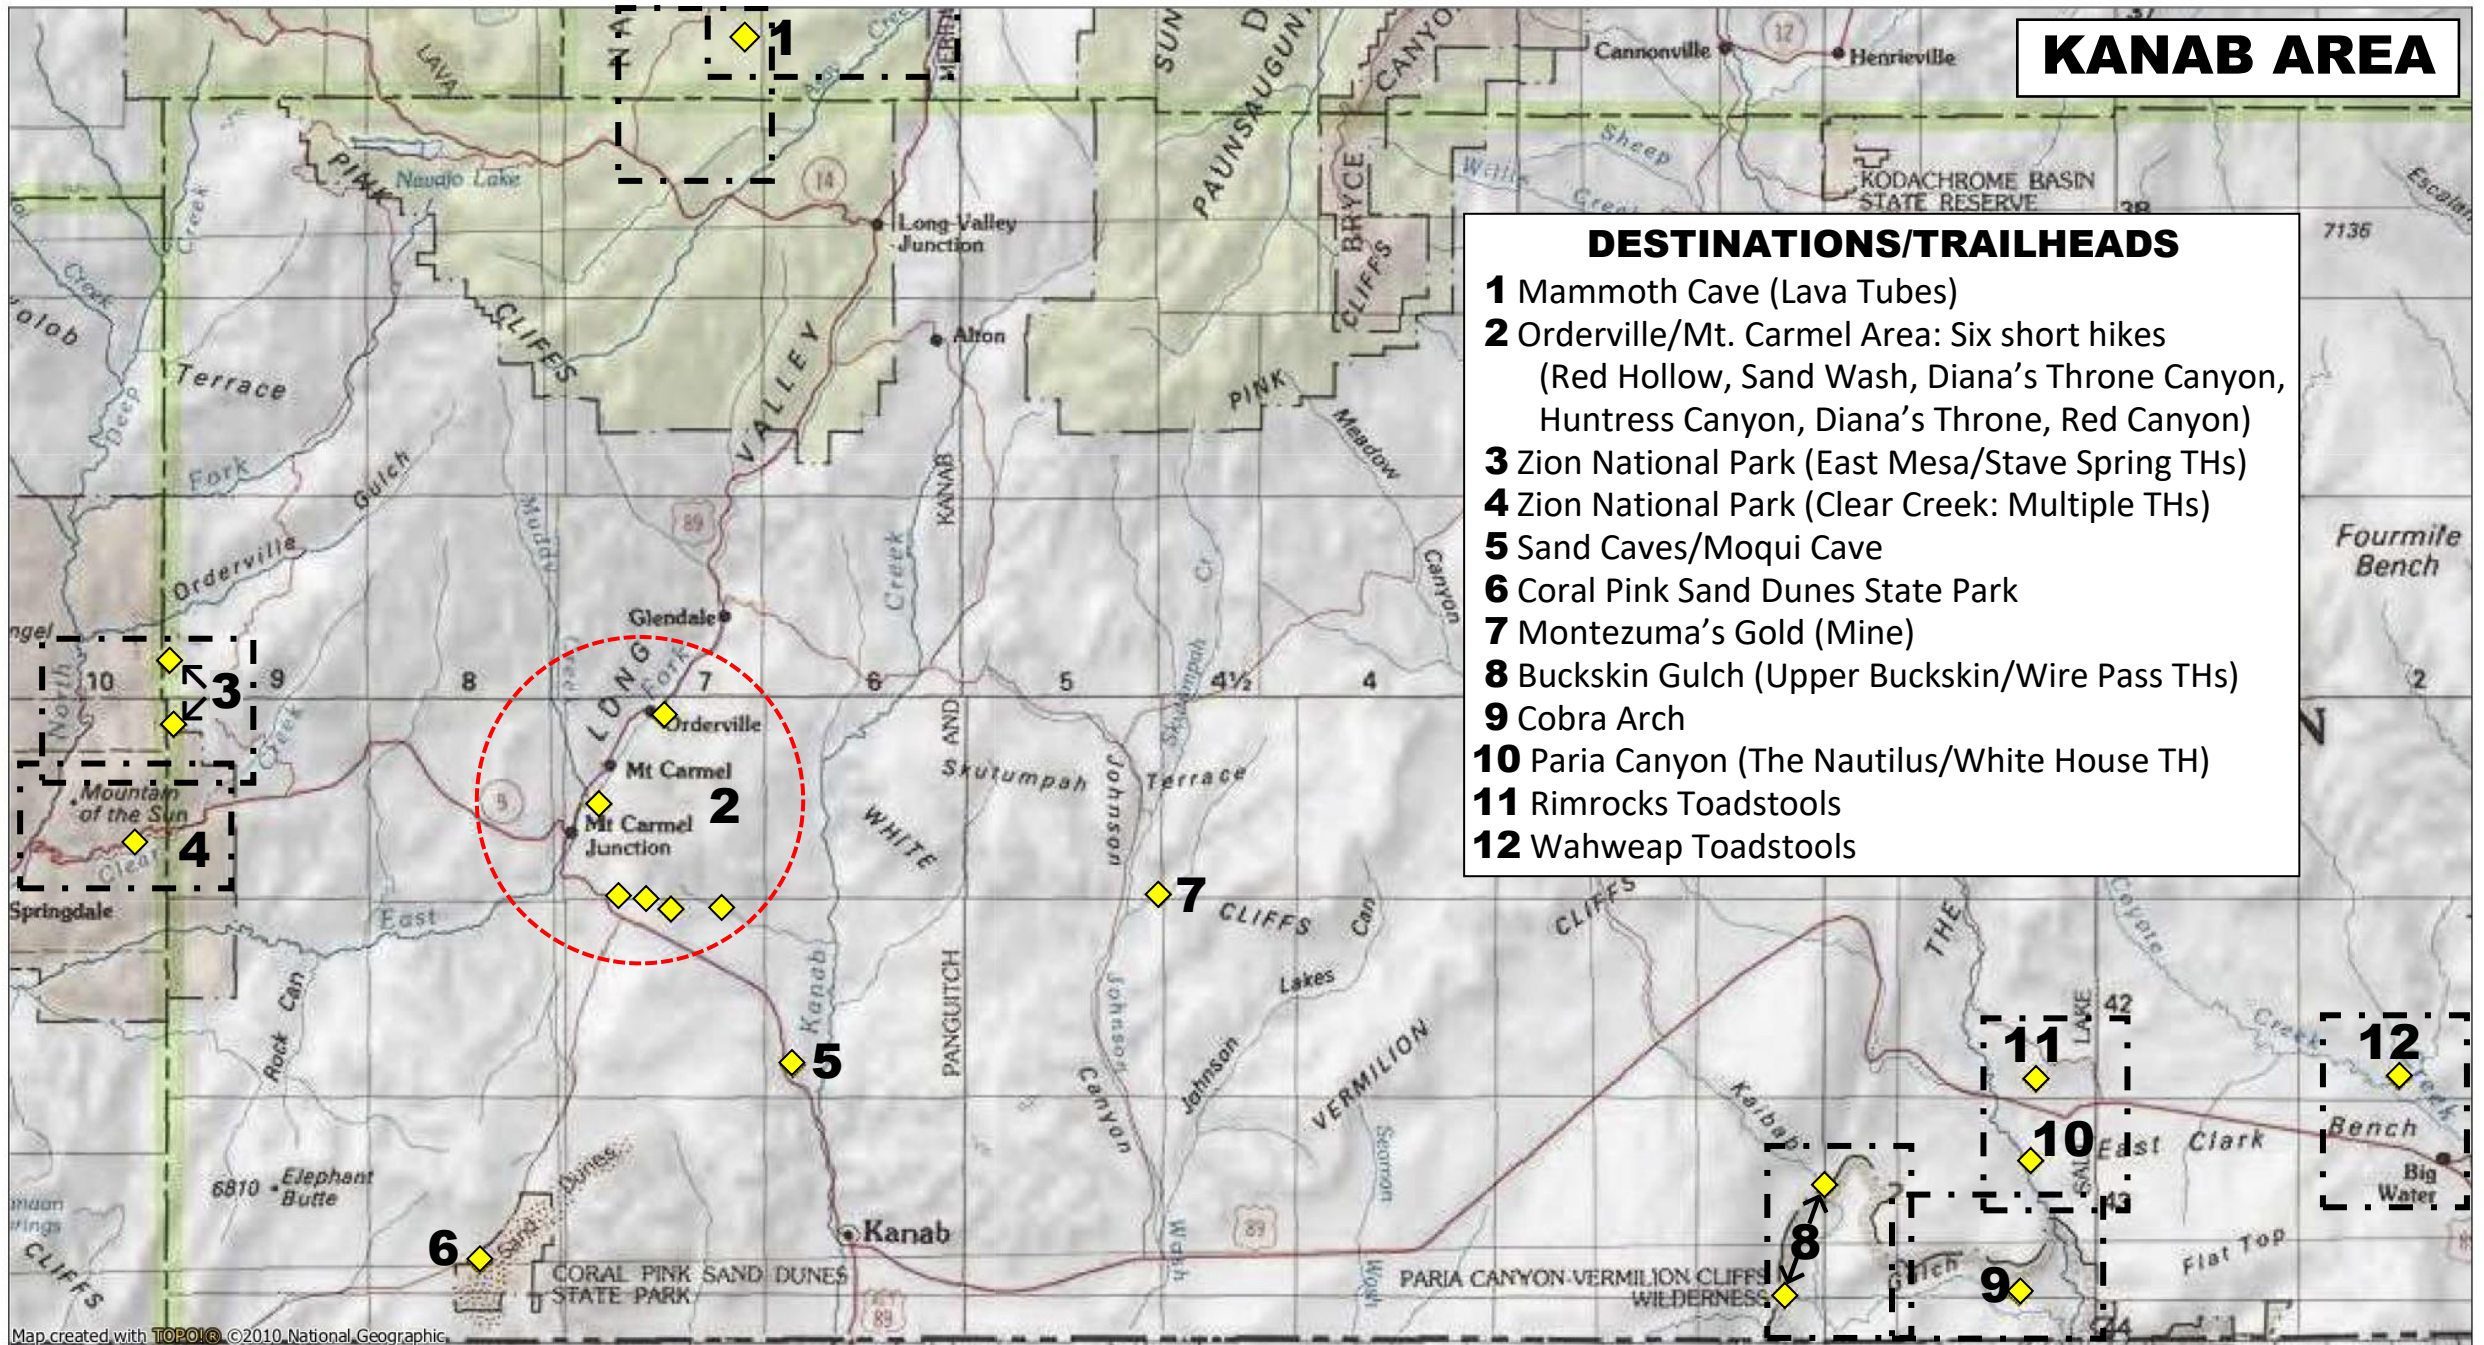

# KANAB AREA

## DESTINATIONS/TRAILHEADS

- 1** Mammoth Cave (Lava Tubes)
- 2** Orderville/Mt. Carmel Area: Six short hikes (Red Hollow, Sand Wash, Diana's Throne Canyon, Huntress Canyon, Diana's Throne, Red Canyon)
- 3** Zion National Park (East Mesa/Stave Spring THs)
- 4** Zion National Park (Clear Creek: Multiple THs)
- 5** Sand Caves/Moqui Cave
- 6** Coral Pink Sand Dunes State Park
- 7** Montezuma's Gold (Mine)
- 8** Buckskin Gulch (Upper Buckskin/Wire Pass THs)
- 9** Cobra Arch
- 10** Paria Canyon (The Nautilus/White House TH)
- 11** Rimrocks Toadstools
- 12** Wahweap Toadstools

Map created with **TOPO!** ©2010 National Geographic