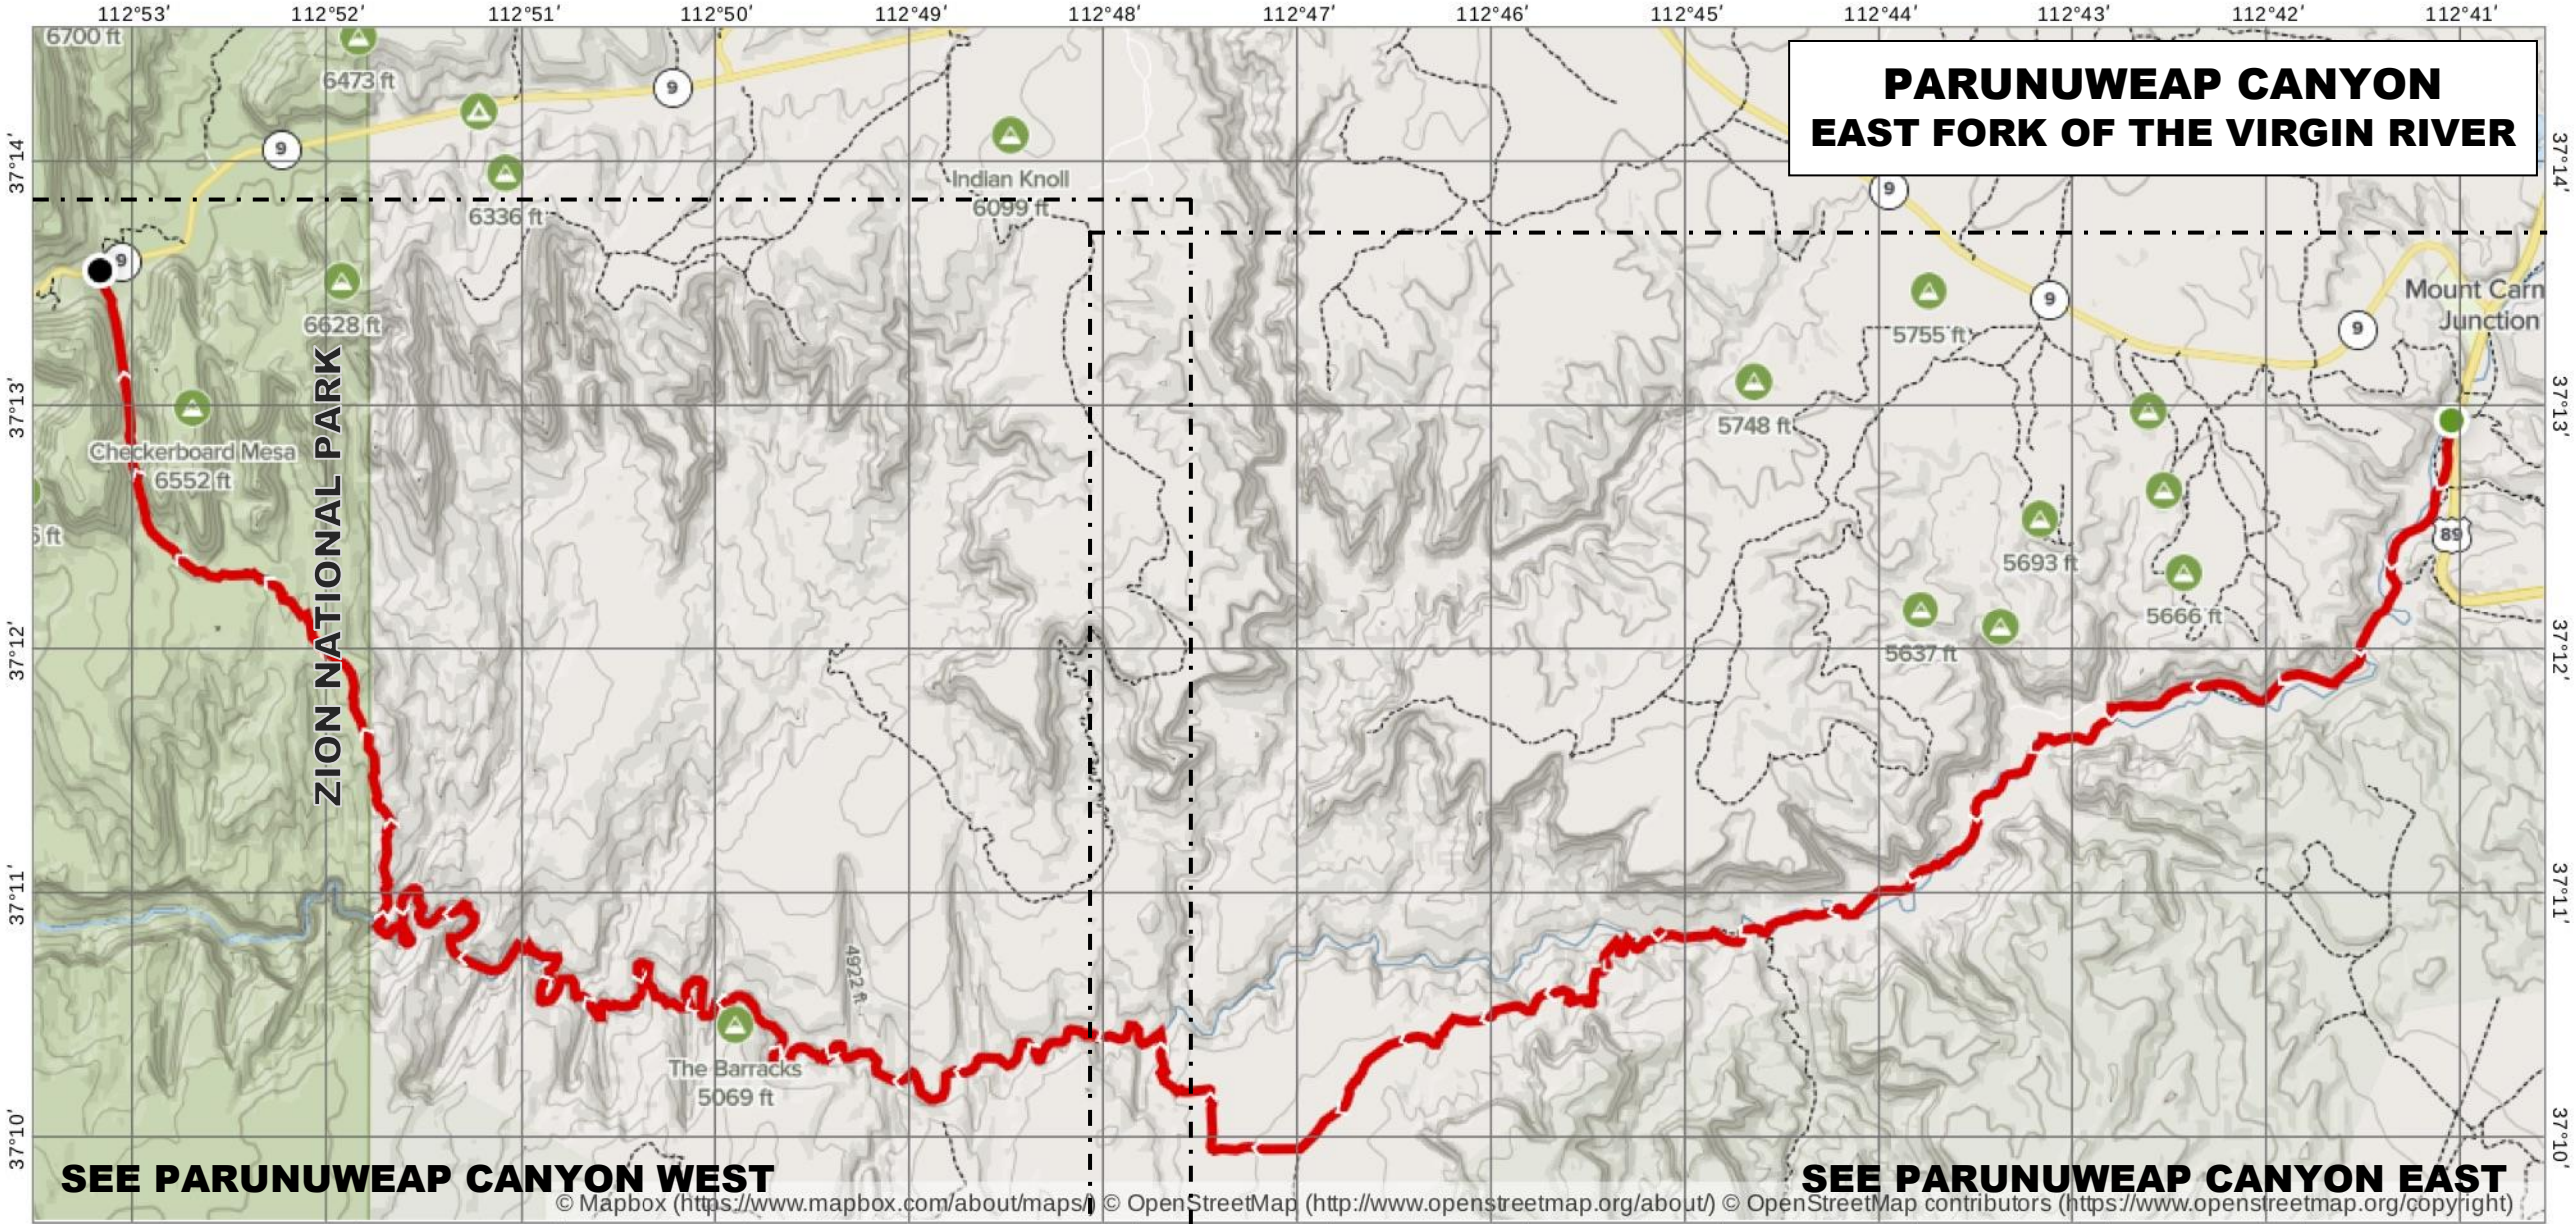

PARUNUWEAP CANYON EAST FORK OF THE VIRGIN RIVER

MN
10.7°E
11/10/20

2 0 2 4 6 8 10 KM

2 0 2 4 6 MILES

Scale 1:57527 Datum WGS84