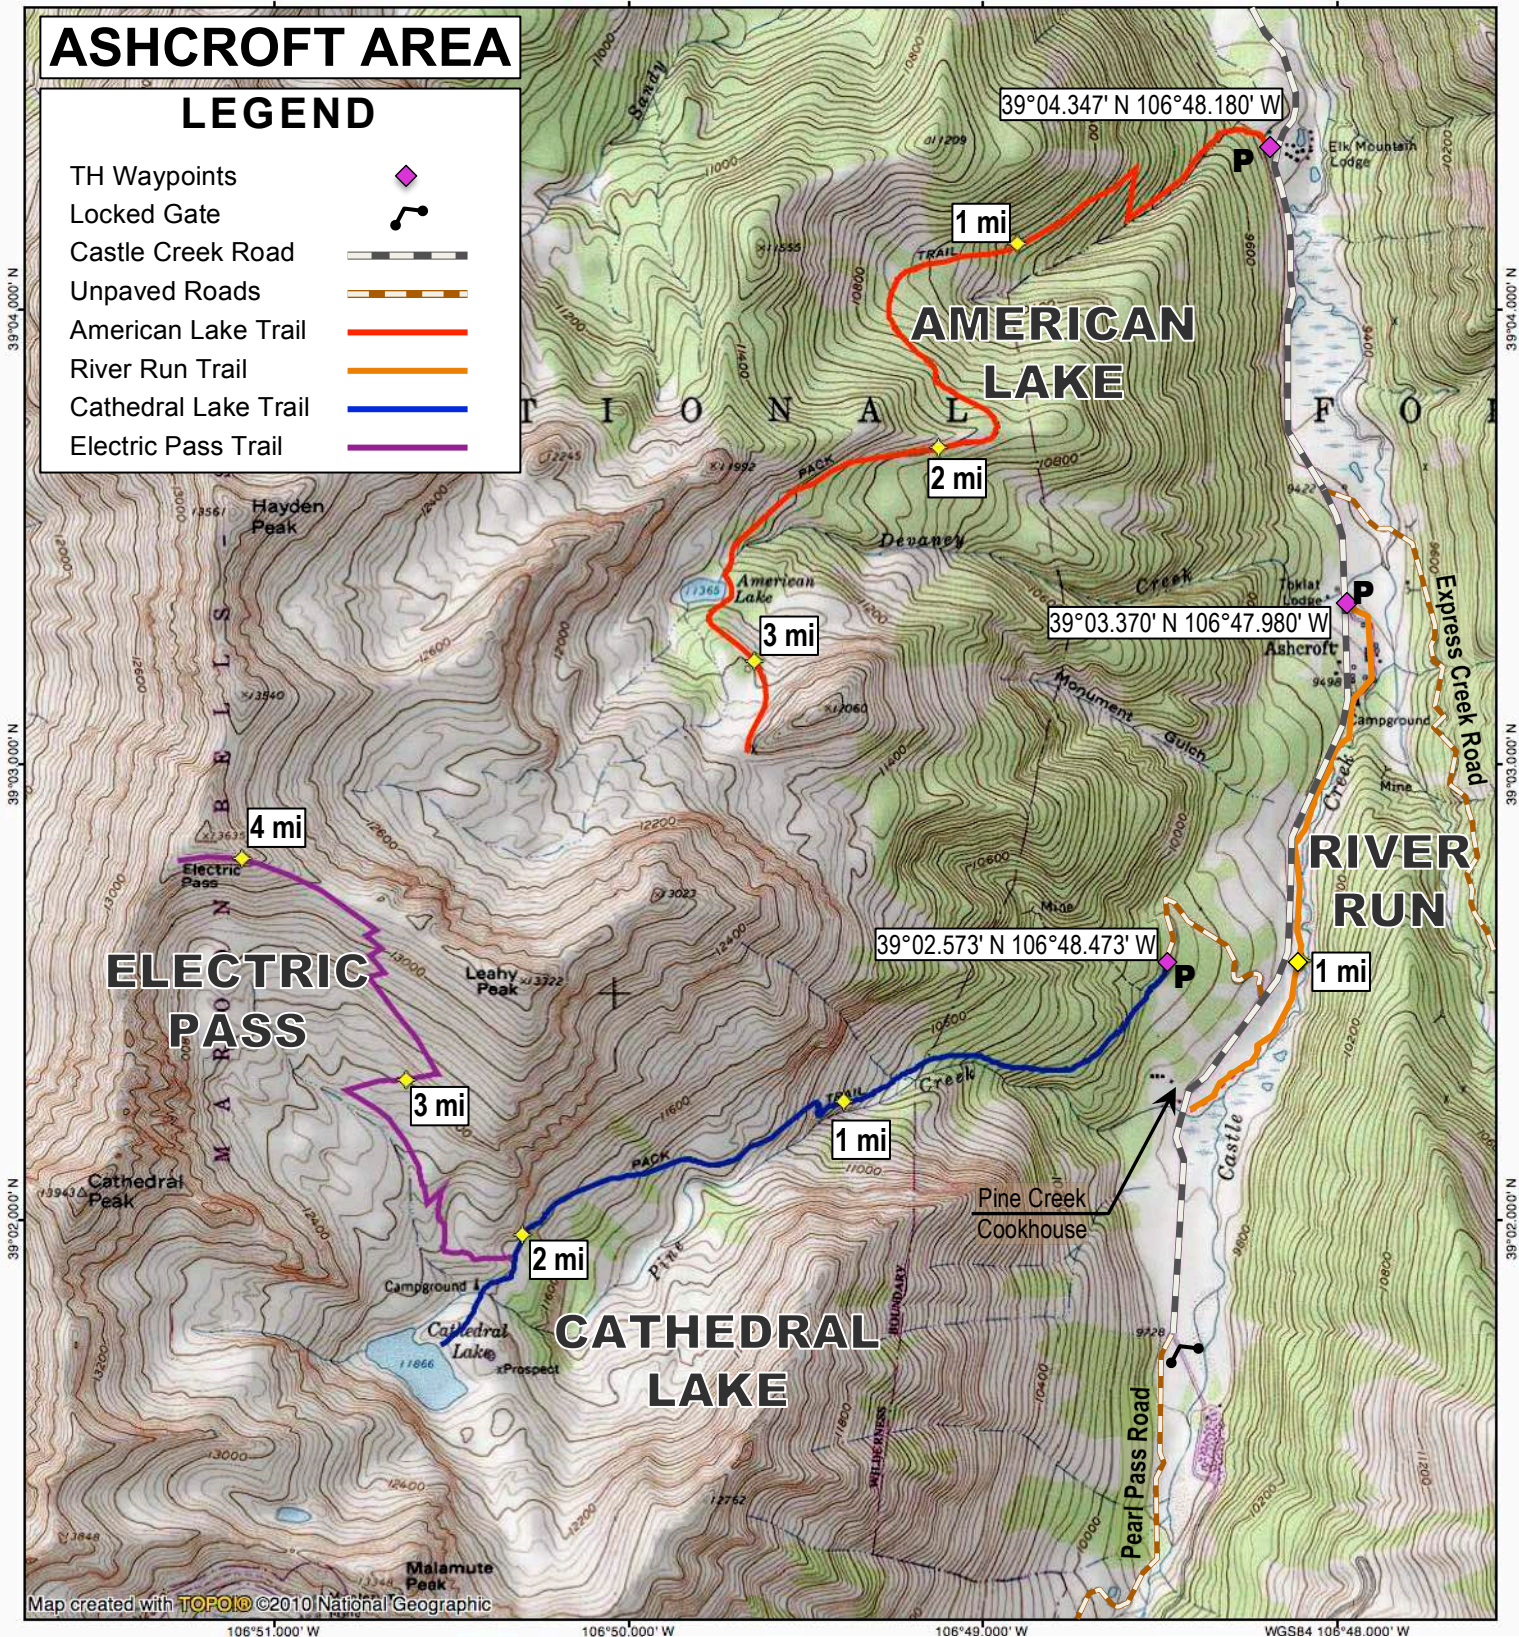

106°51.000' W

106°50.000' W

106°49.000' W

WGS84 106°48.000' W

ASHCROFT AREA

LEGEND

- TH Waypoints 
- Locked Gate 
- Castle Creek Road 
- Unpaved Roads 
- American Lake Trail 
- River Run Trail 
- Cathedral Lake Trail 
- Electric Pass Trail 

ELECTRIC PASS

AMERICAN LAKE

CATHEDRAL LAKE

RIVER RUN