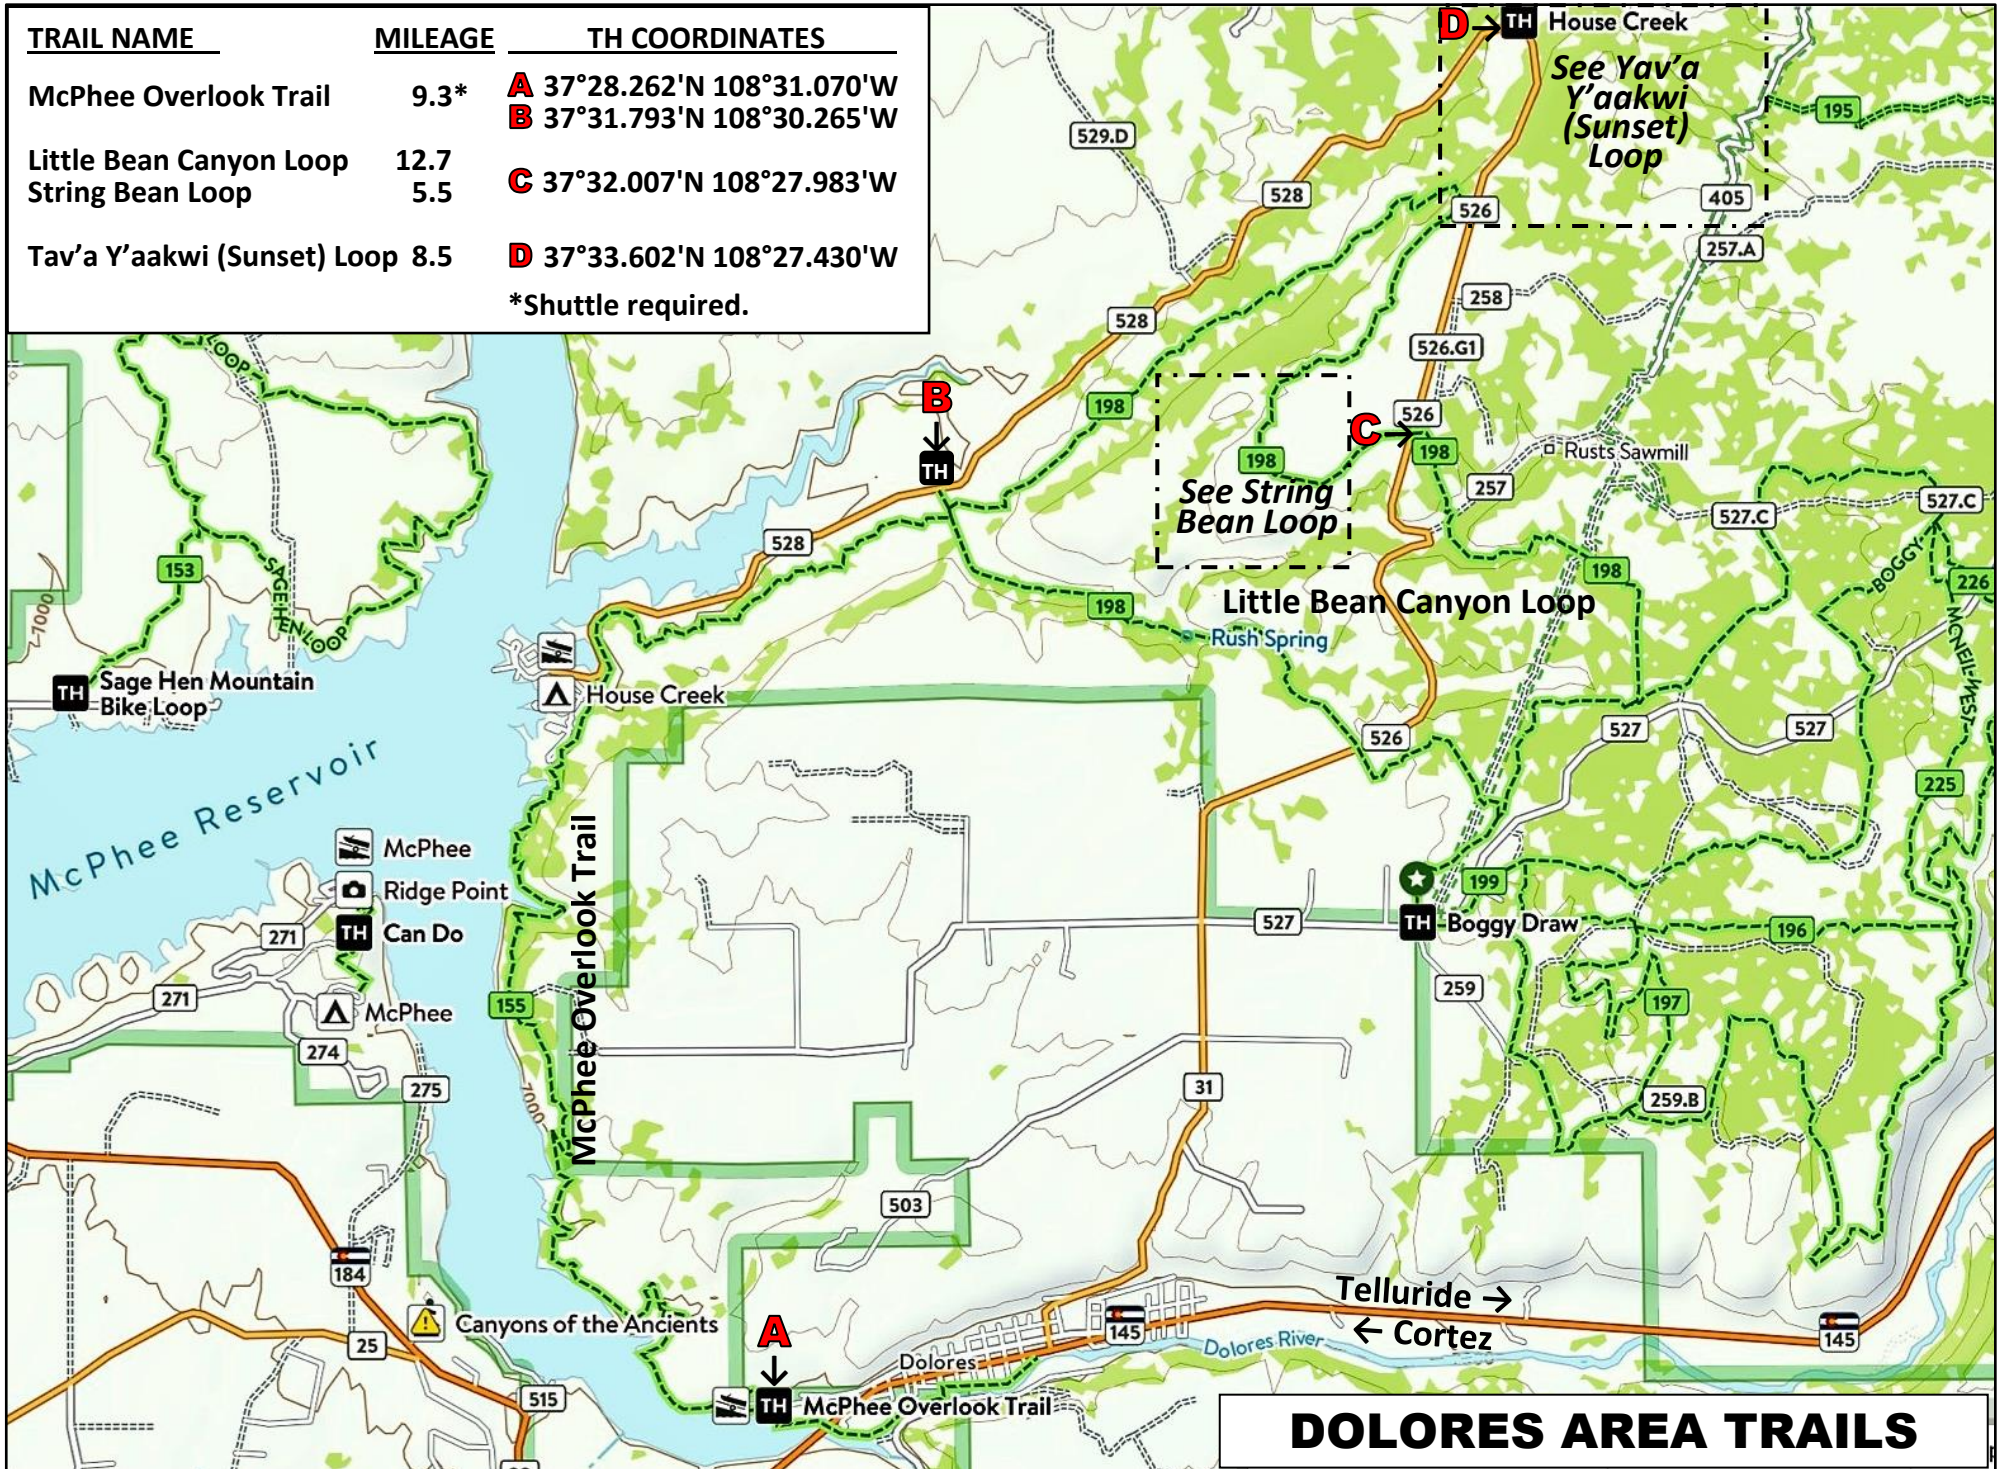

TRAIL NAME	MILEAGE	TH COORDINATES
McPhee Overlook Trail	9.3*	A 37°28.262'N 108°31.070'W B 37°31.793'N 108°30.265'W
Little Bean Canyon Loop	12.7	C 37°32.007'N 108°27.983'W
String Bean Loop	5.5	C 37°32.007'N 108°27.983'W
Tav'a Y'aakwi (Sunset) Loop	8.5	D 37°33.602'N 108°27.430'W

*Shuttle required.

DOLORES AREA TRAILS