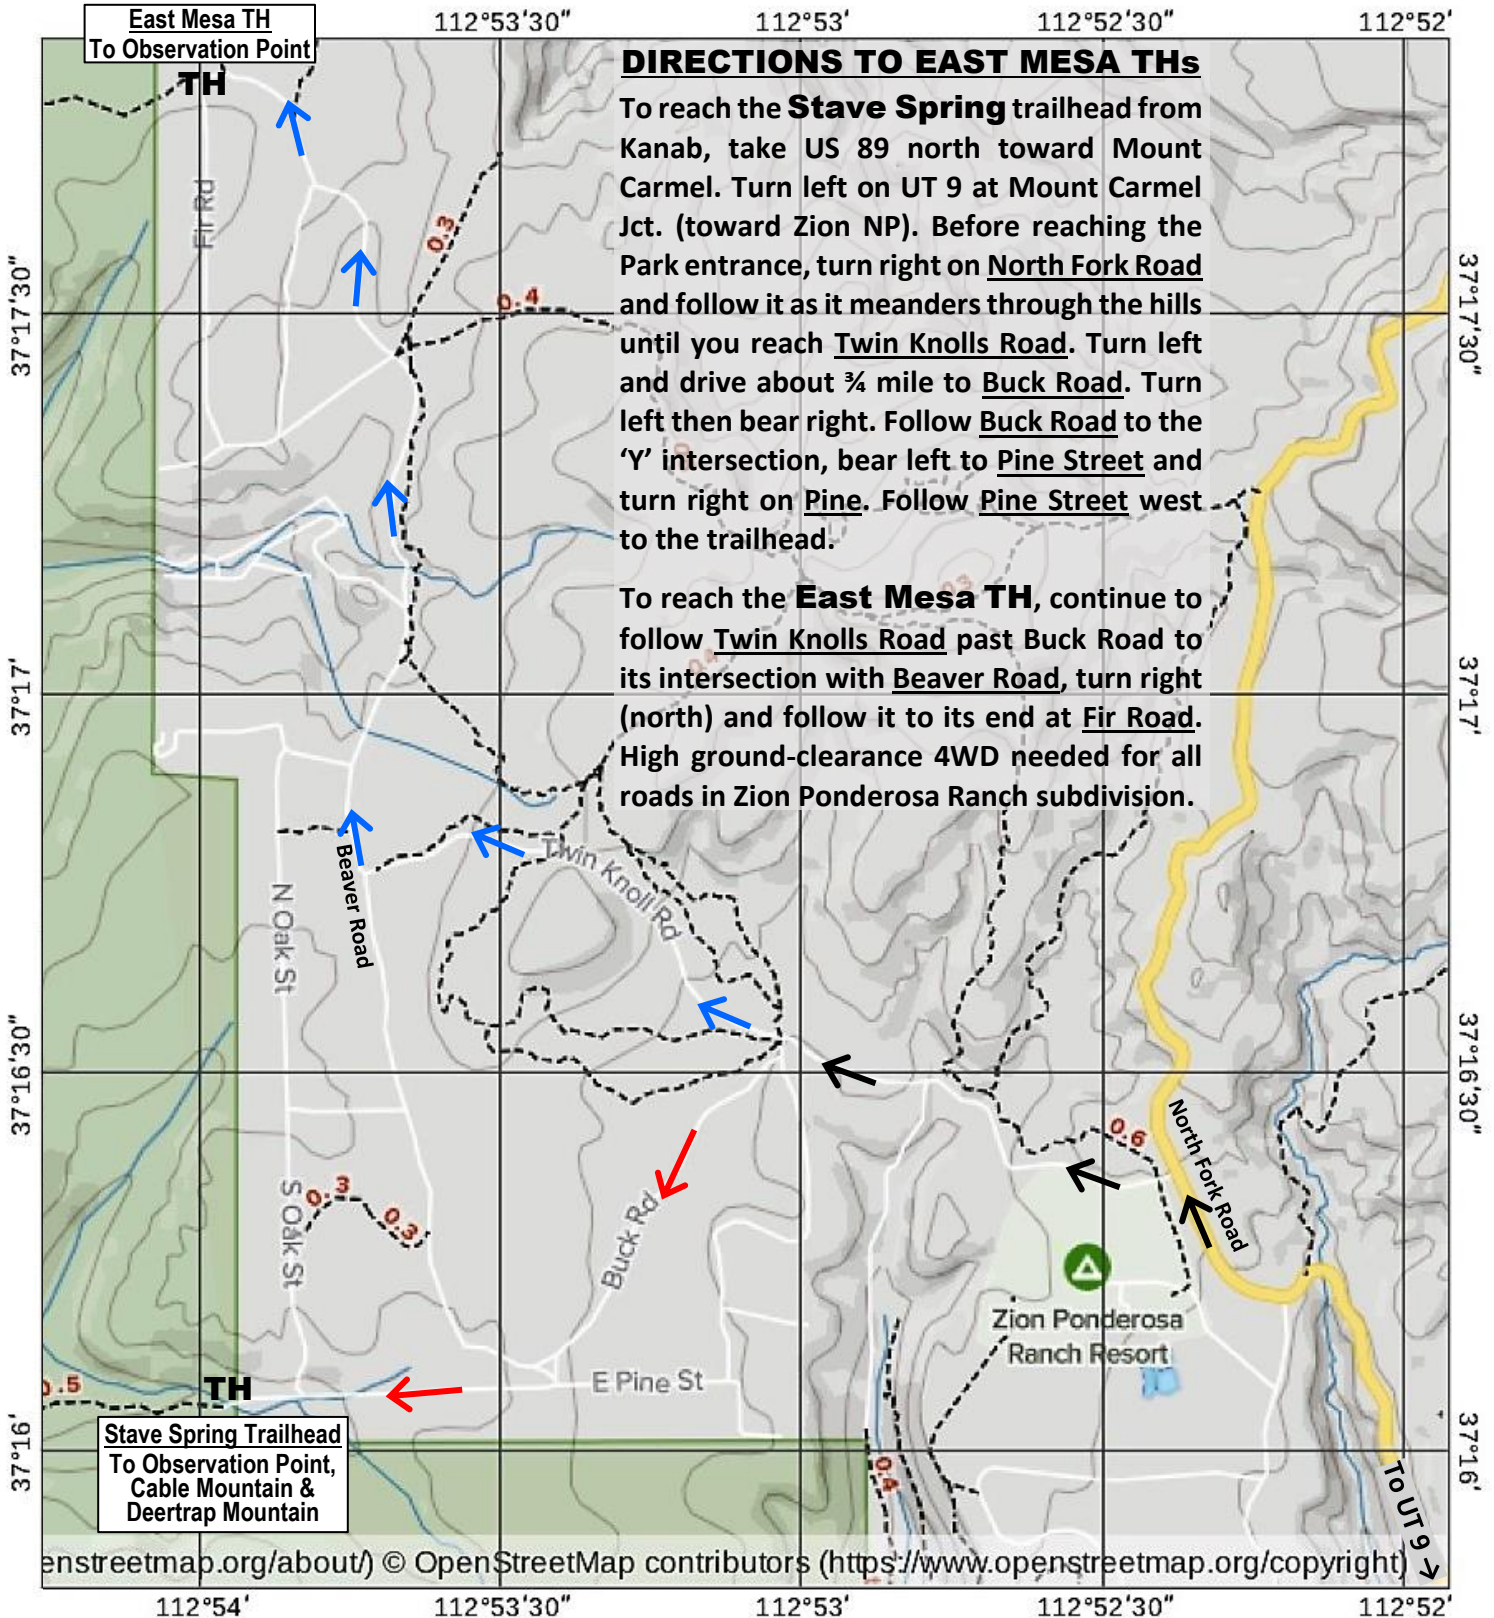

Access to East Mesa Trails (East Mesa & Stave Spring THs)

ARROW COLOR KEY

- To both THs
- To East Mesa TH
- To Stave Spring TH

ZION NATIONAL PARK EAST MESA TH TO STAVE SPRING TH