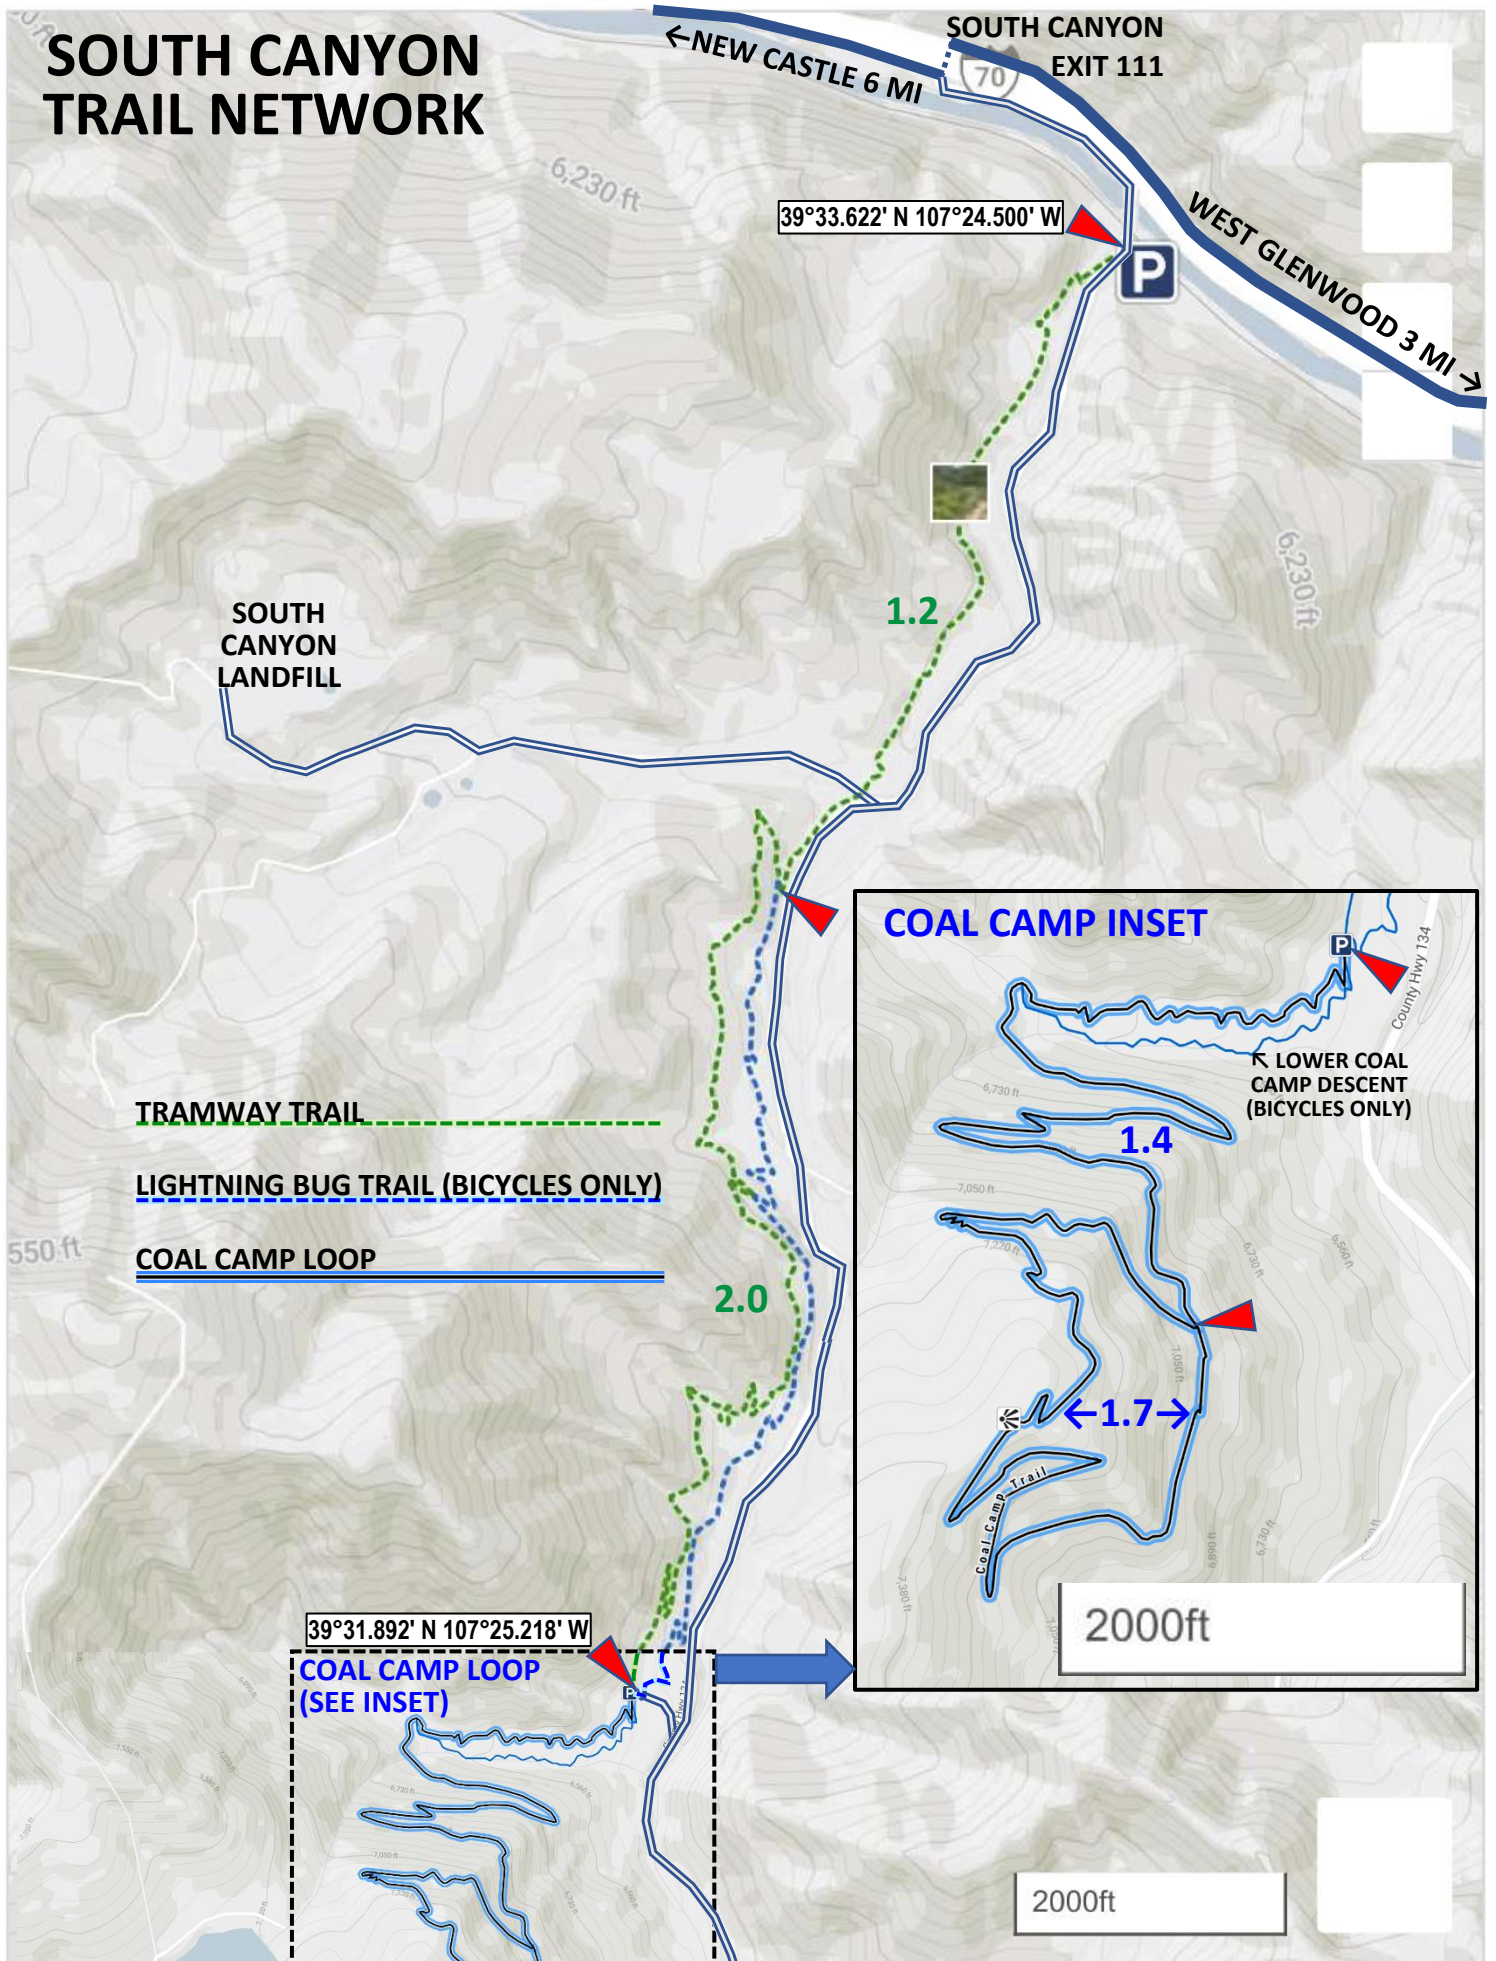

SOUTH CANYON TRAIL NETWORK

SOUTH CANYON TRAIL NETWORK

← NEW CASTLE 6 MI

SOUTH CANYON EXIT 111

WEST GLENWOOD 3 MI →

39°33.622' N 107°24.500' W

SOUTH CANYON LANDFILL

1.2

TRAMWAY TRAIL

LIGHTNING BUG TRAIL (BICYCLES ONLY)

COAL CAMP LOOP

2.0

COAL CAMP INSET

LOWER COAL CAMP DESCENT (BICYCLES ONLY)

1.4

← 1.7 →

39°31.892' N 107°25.218' W

COAL CAMP LOOP (SEE INSET)

2000ft

2000ft