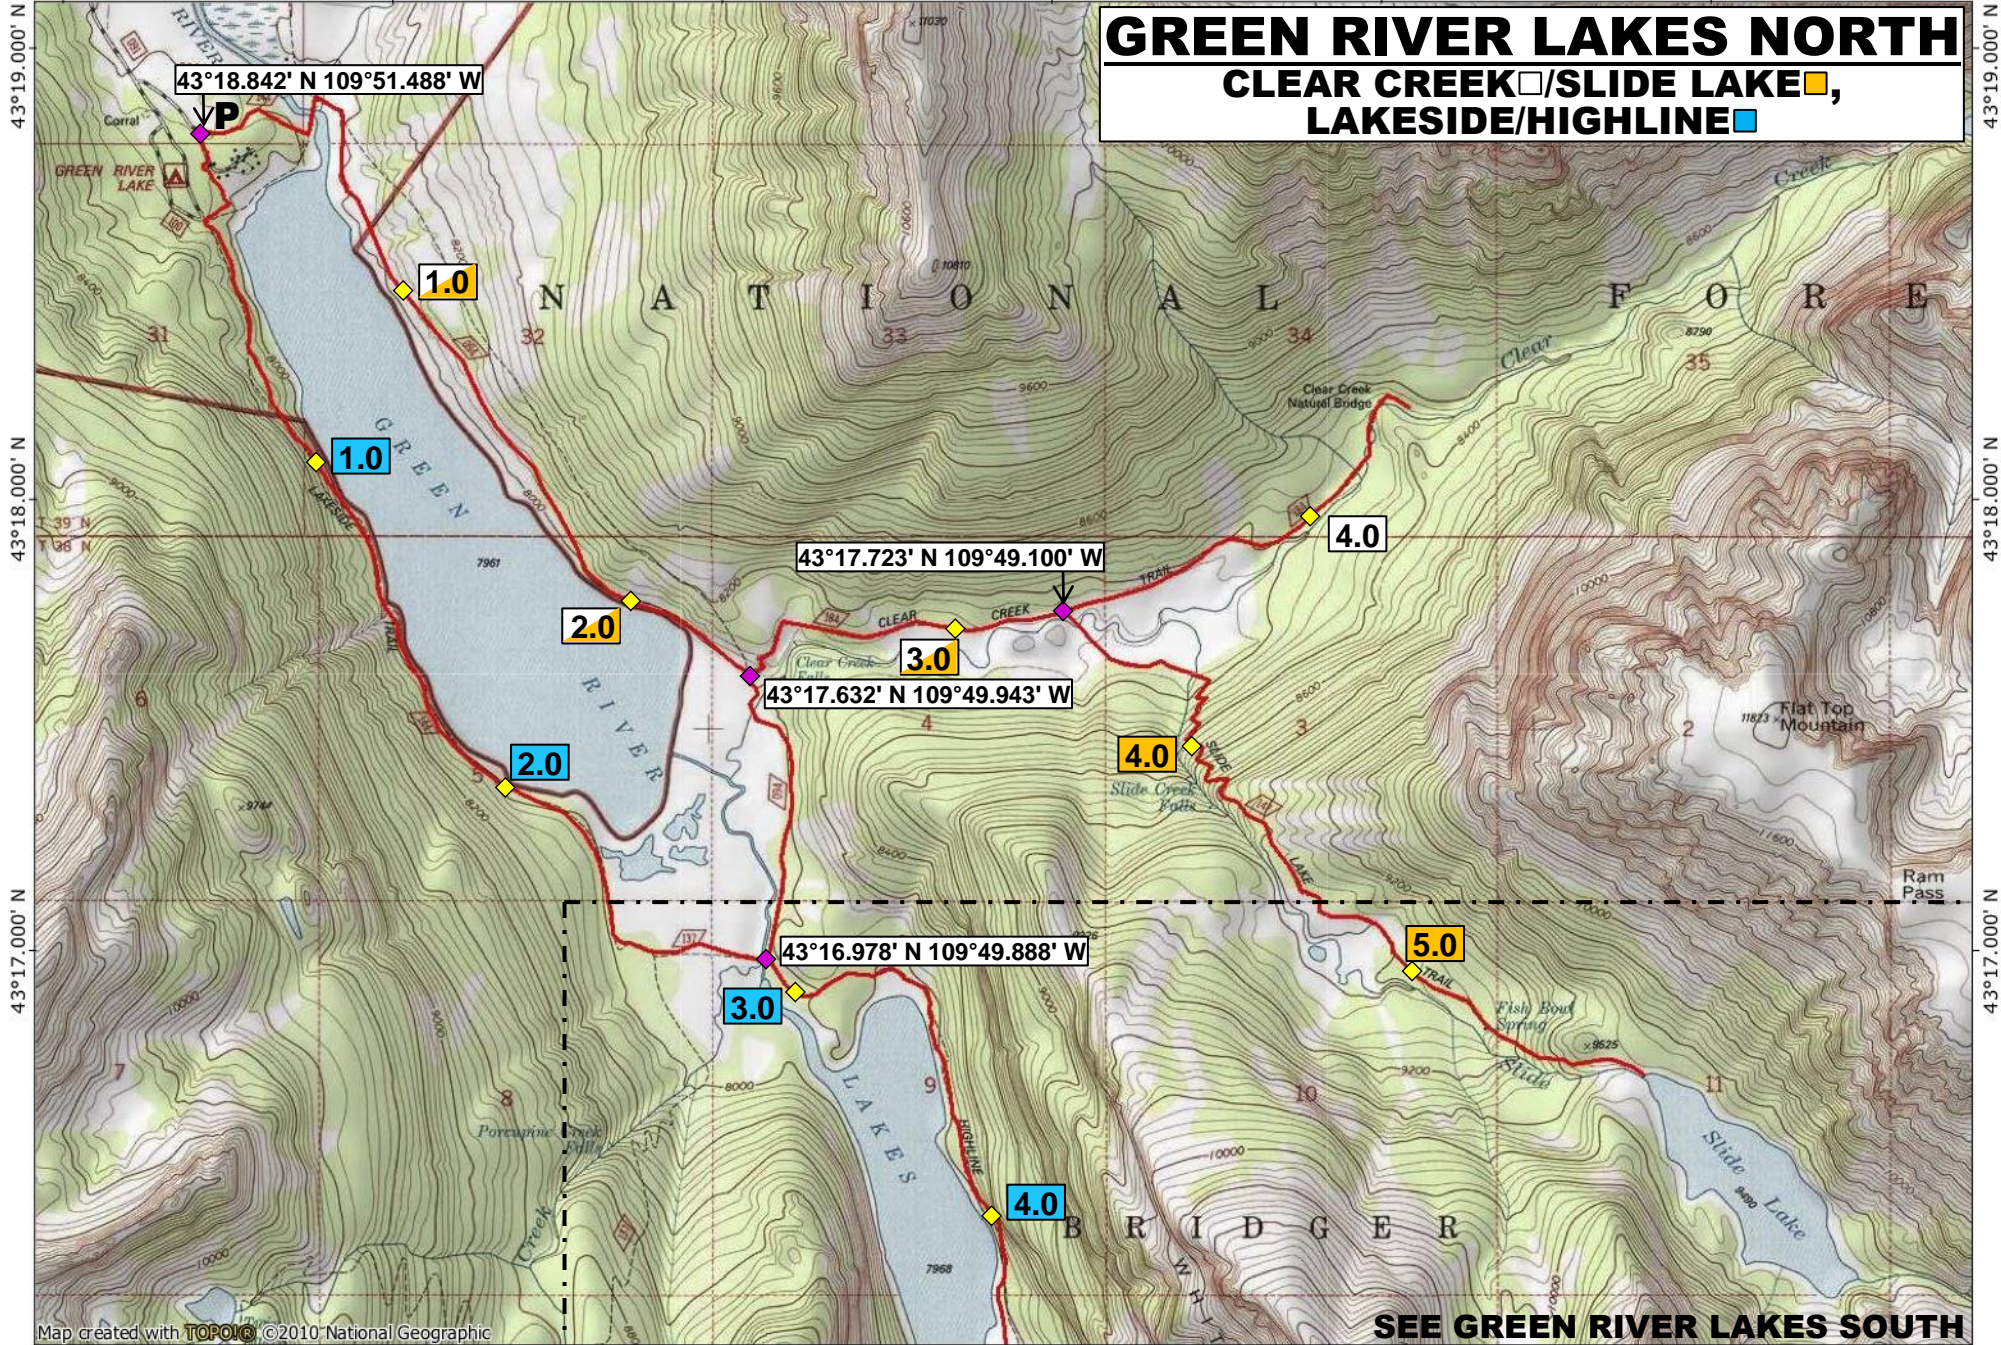

109°52.000' W 109°51.000' W 109°50.000' W 109°49.000' W 109°48.000' W WGS84 109°47.000' W

# GREEN RIVER LAKES NORTH

CLEAR CREEK □ / SLIDE LAKE □, LAKESIDE / HIGHLINE ■

Map created with TOPO! © 2010 National Geographic

109°52.000' W 109°51.000' W 109°50.000' W 109°49.000' W 109°48.000' W WGS84 109°47.000' W

SEE GREEN RIVER LAKES SOUTH