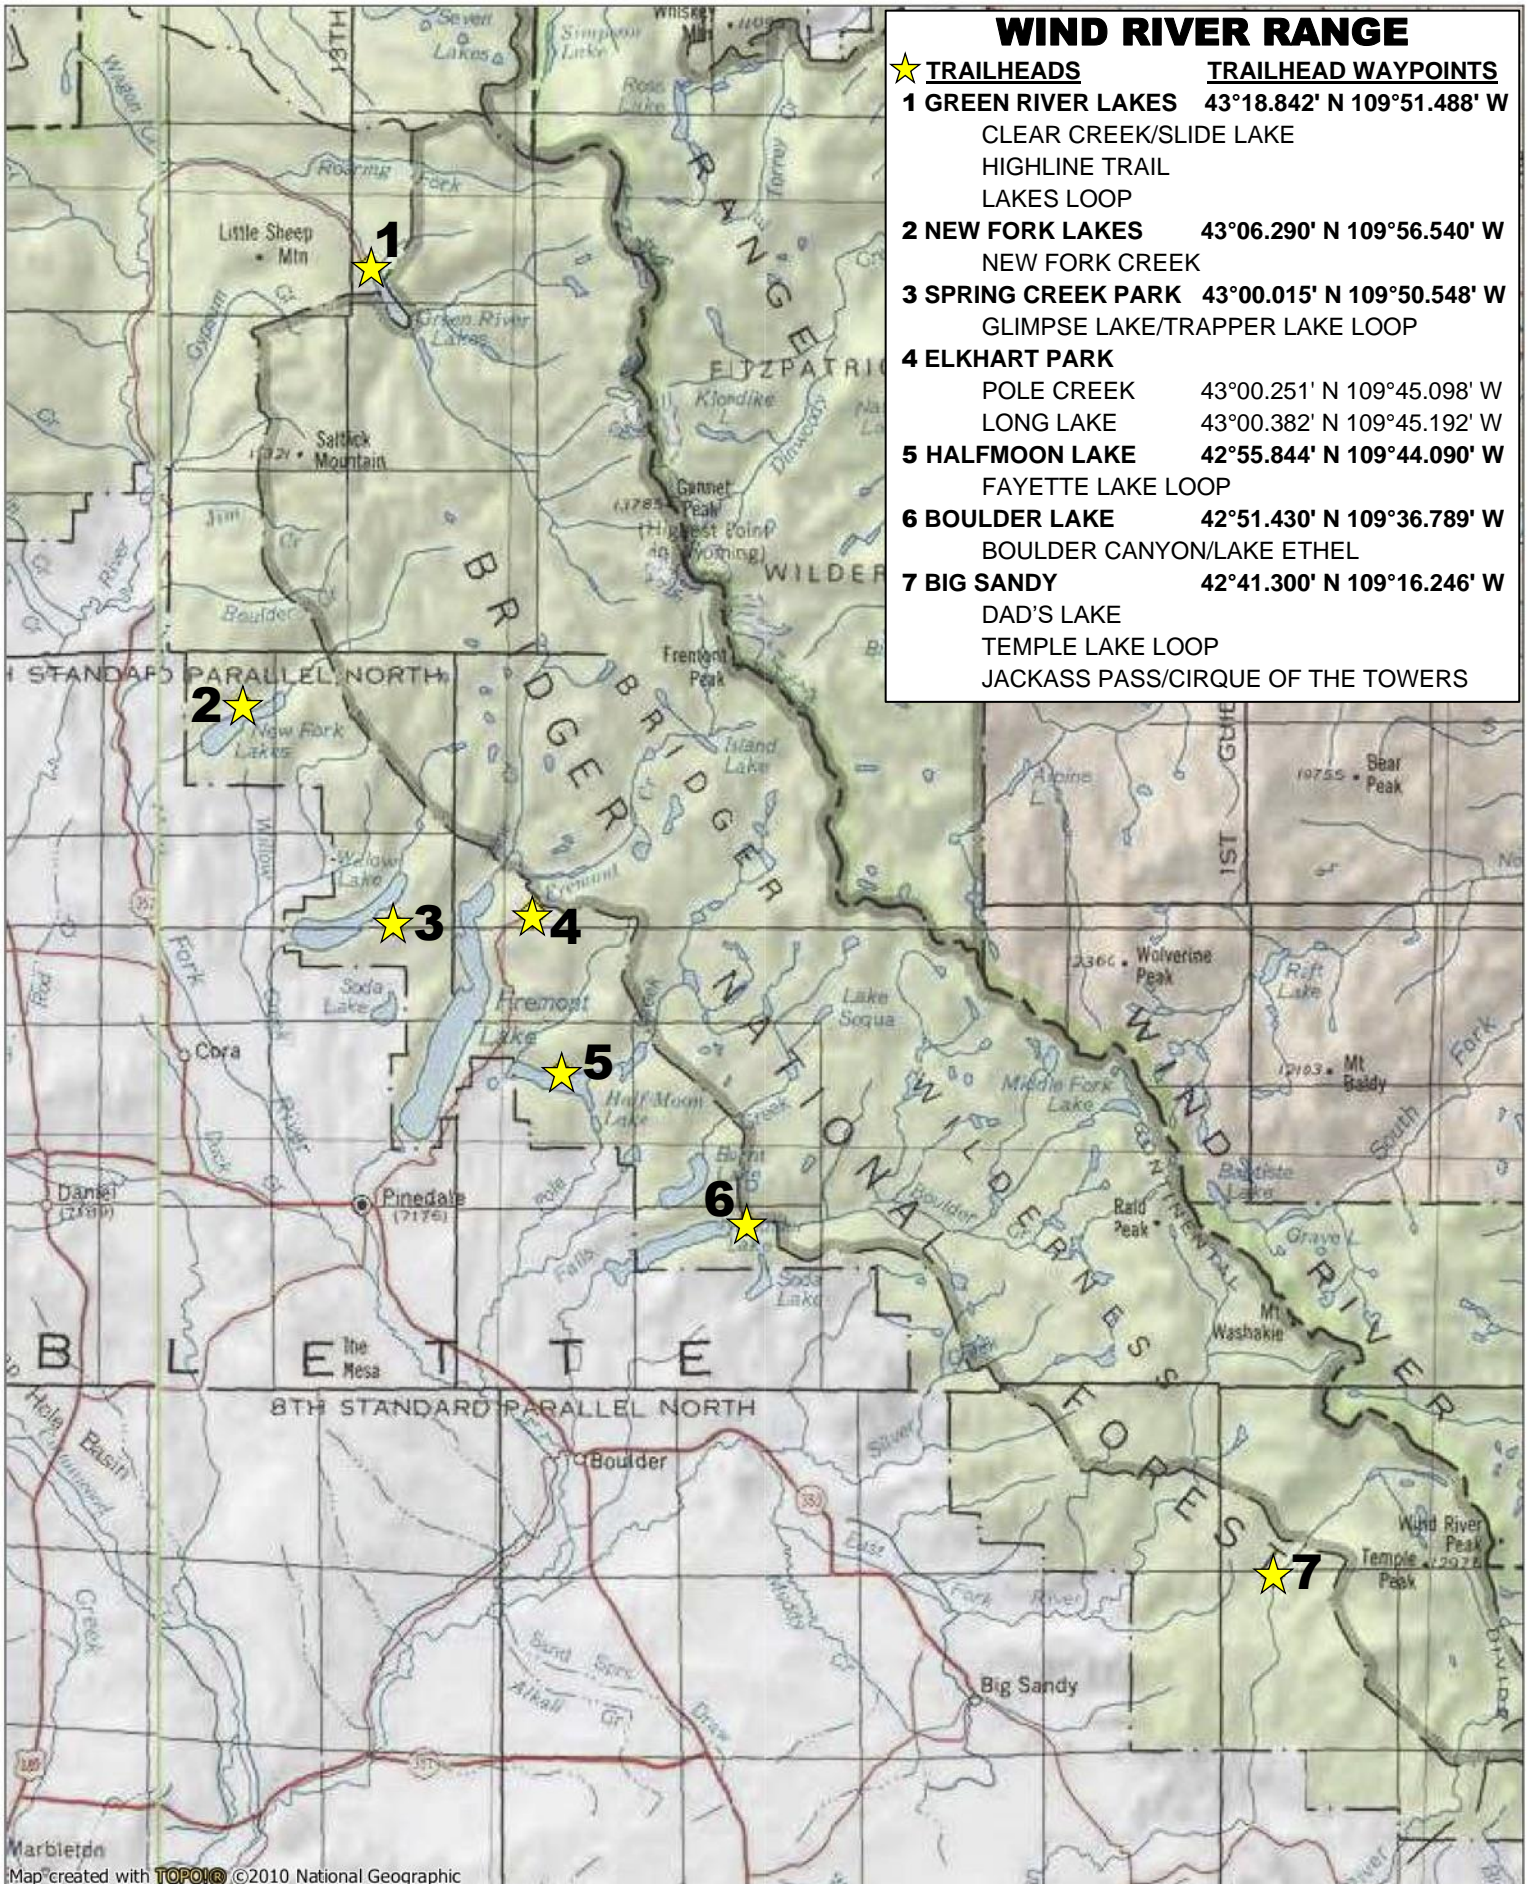

WIND RIVER RANGE

★ TRAILHEADS	TRAILHEAD WAYPOINTS
1 GREEN RIVER LAKES	43°18.842' N 109°51.488' W CLEAR CREEK/SLIDE LAKE HIGHLINE TRAIL LAKES LOOP
2 NEW FORK LAKES	43°06.290' N 109°56.540' W NEW FORK CREEK
3 SPRING CREEK PARK	43°00.015' N 109°50.548' W GLIMPSE LAKE/TRAPPER LAKE LOOP
4 ELKHART PARK	POLE CREEK 43°00.251' N 109°45.098' W LONG LAKE 43°00.382' N 109°45.192' W
5 HALFMOON LAKE	42°55.844' N 109°44.090' W FAYETTE LAKE LOOP
6 BOULDER LAKE	42°51.430' N 109°36.789' W BOULDER CANYON/LAKE ETHEL
7 BIG SANDY	42°41.300' N 109°16.246' W DAD'S LAKE TEMPLE LAKE LOOP JACKASS PASS/CIRQUE OF THE TOWERS

Map created with **TOPOLIC** ©2010 National Geographic

SCALE = 1:400,000

TN MN
10°
12/29/21