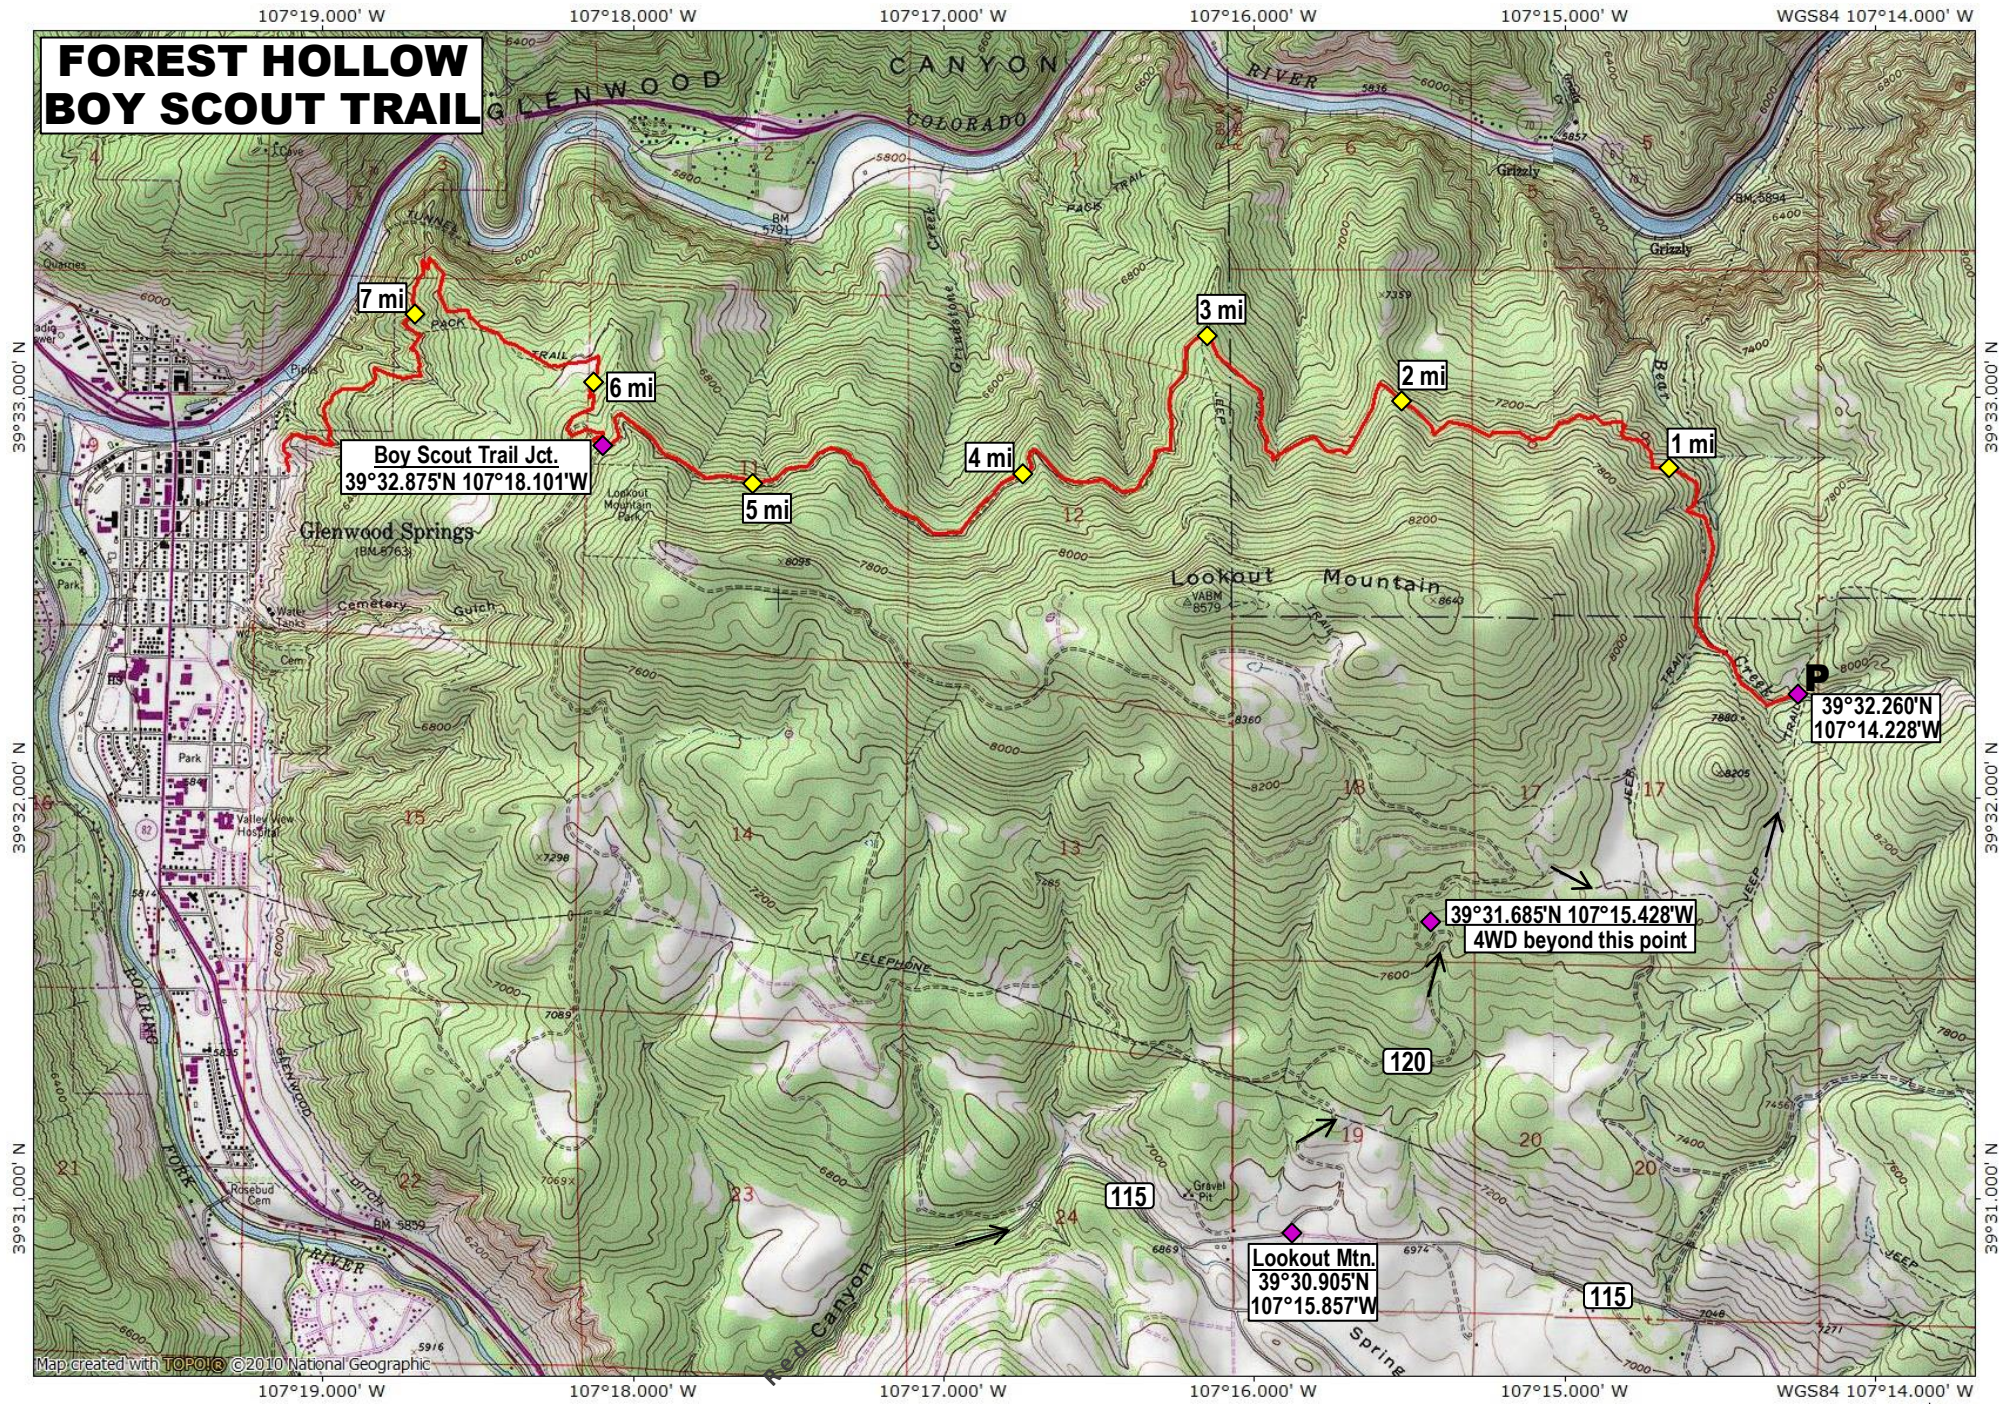

FOREST HOLLOW BOY SCOUT TRAIL

Boy Scout Trail Jct.
39°32.875'N 107°18.101'W

P
39°32.260'N
107°14.228'W

39°31.685'N 107°15.428'W
4WD beyond this point

Lookout Mtn.
39°30.905'N
107°15.857'W

Map created with **TOPO!** © 2010 National Geographic

SCALE = 1:35000

TN MN
8½°
01/19/22