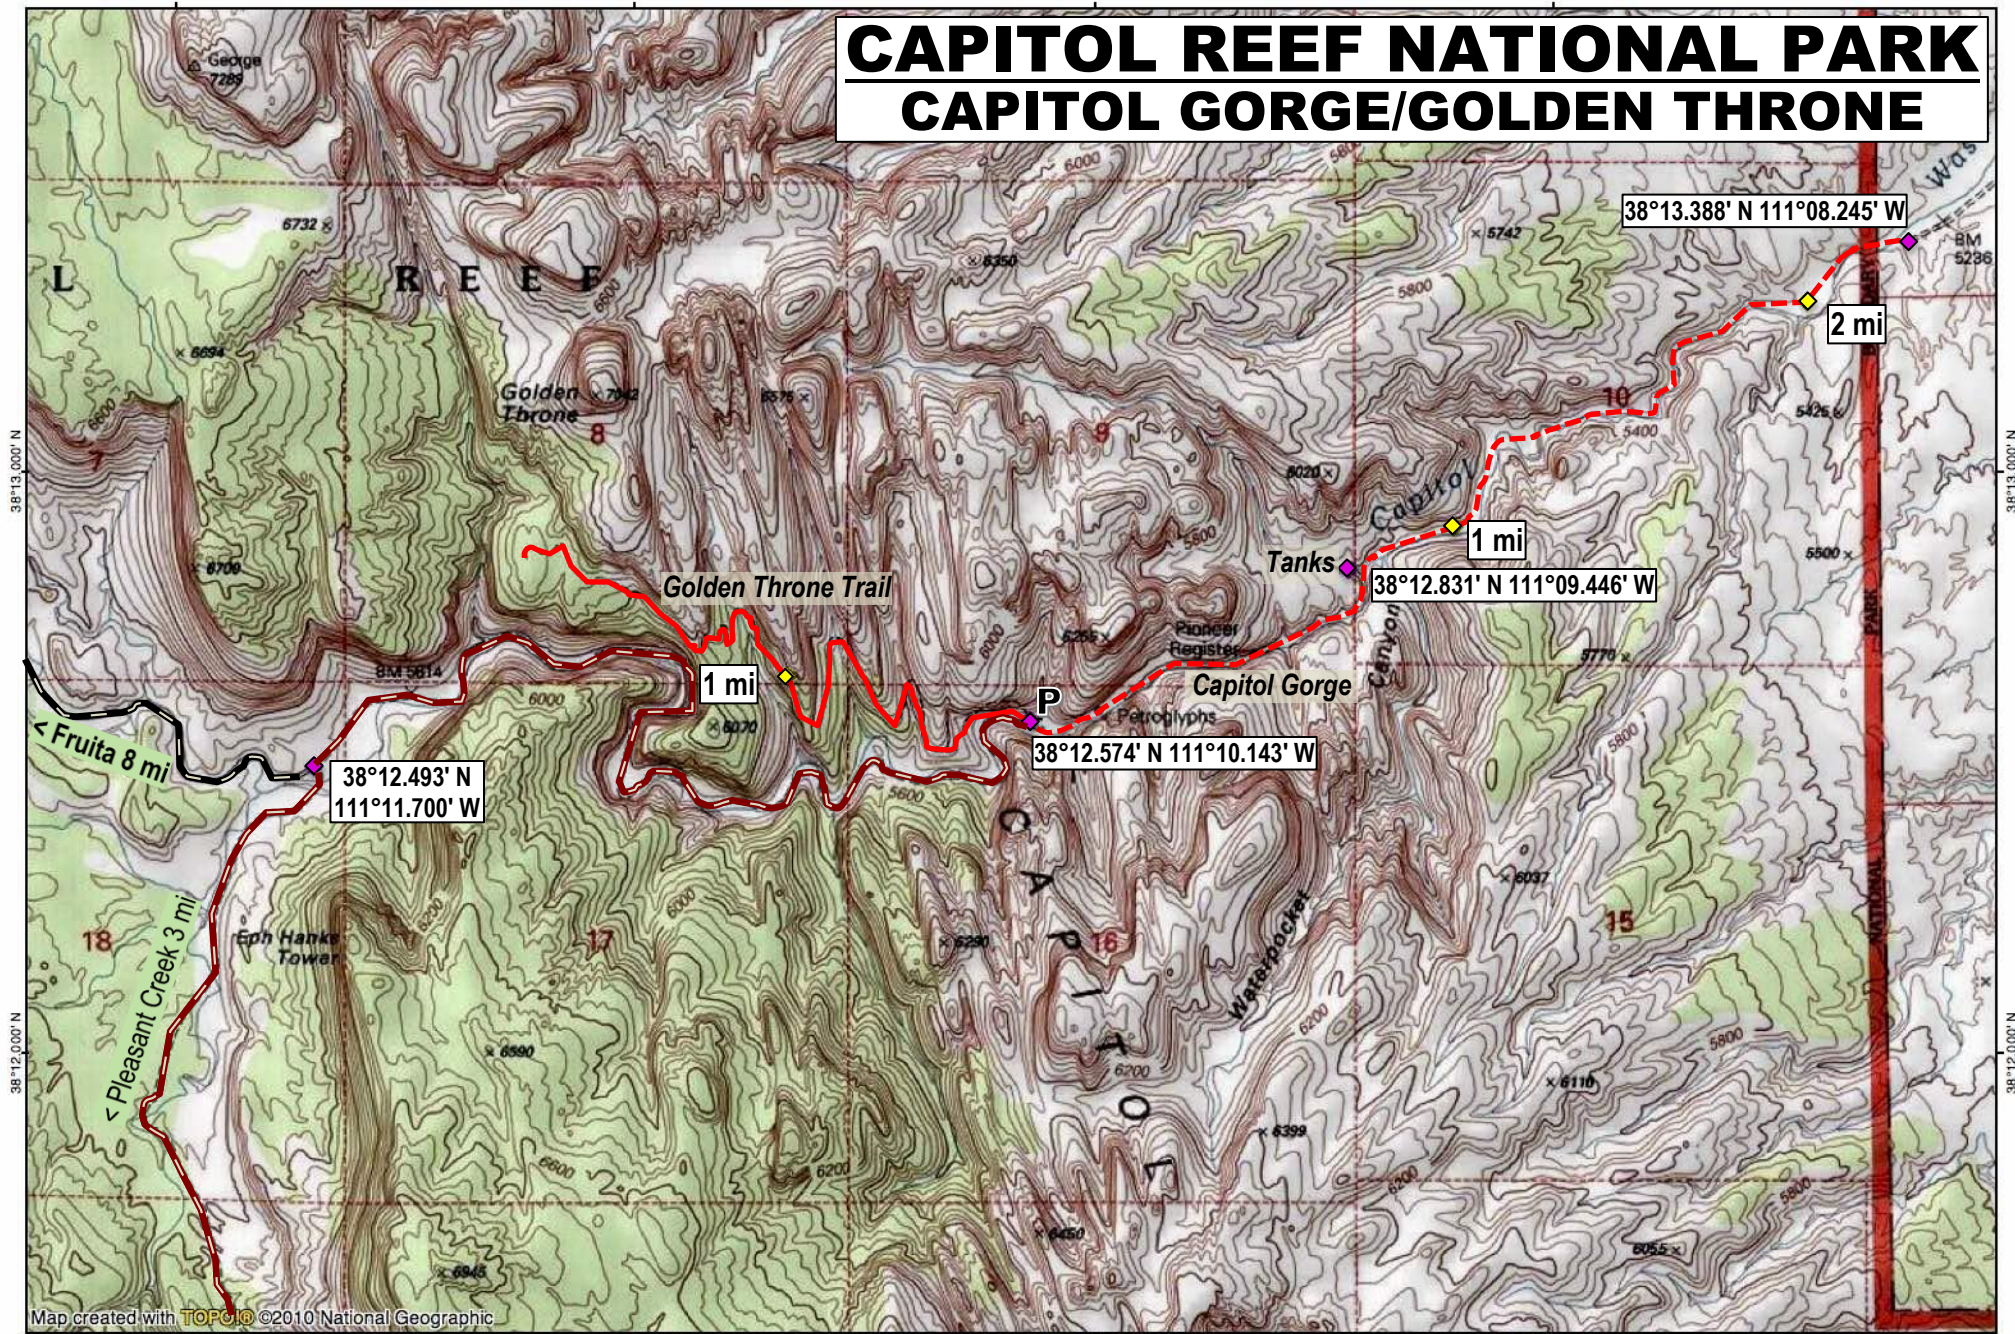

111°12.000' W

111°11.000' W

111°10.000' W

WGS84 111°09.000' W

CAPITOL REEF NATIONAL PARK CAPITOL GORGE/GOLDEN THRONE

Map created with TOPO! ©2010 National Geographic

SCALE = 1:24000

TN | MN

11°

11/19/16