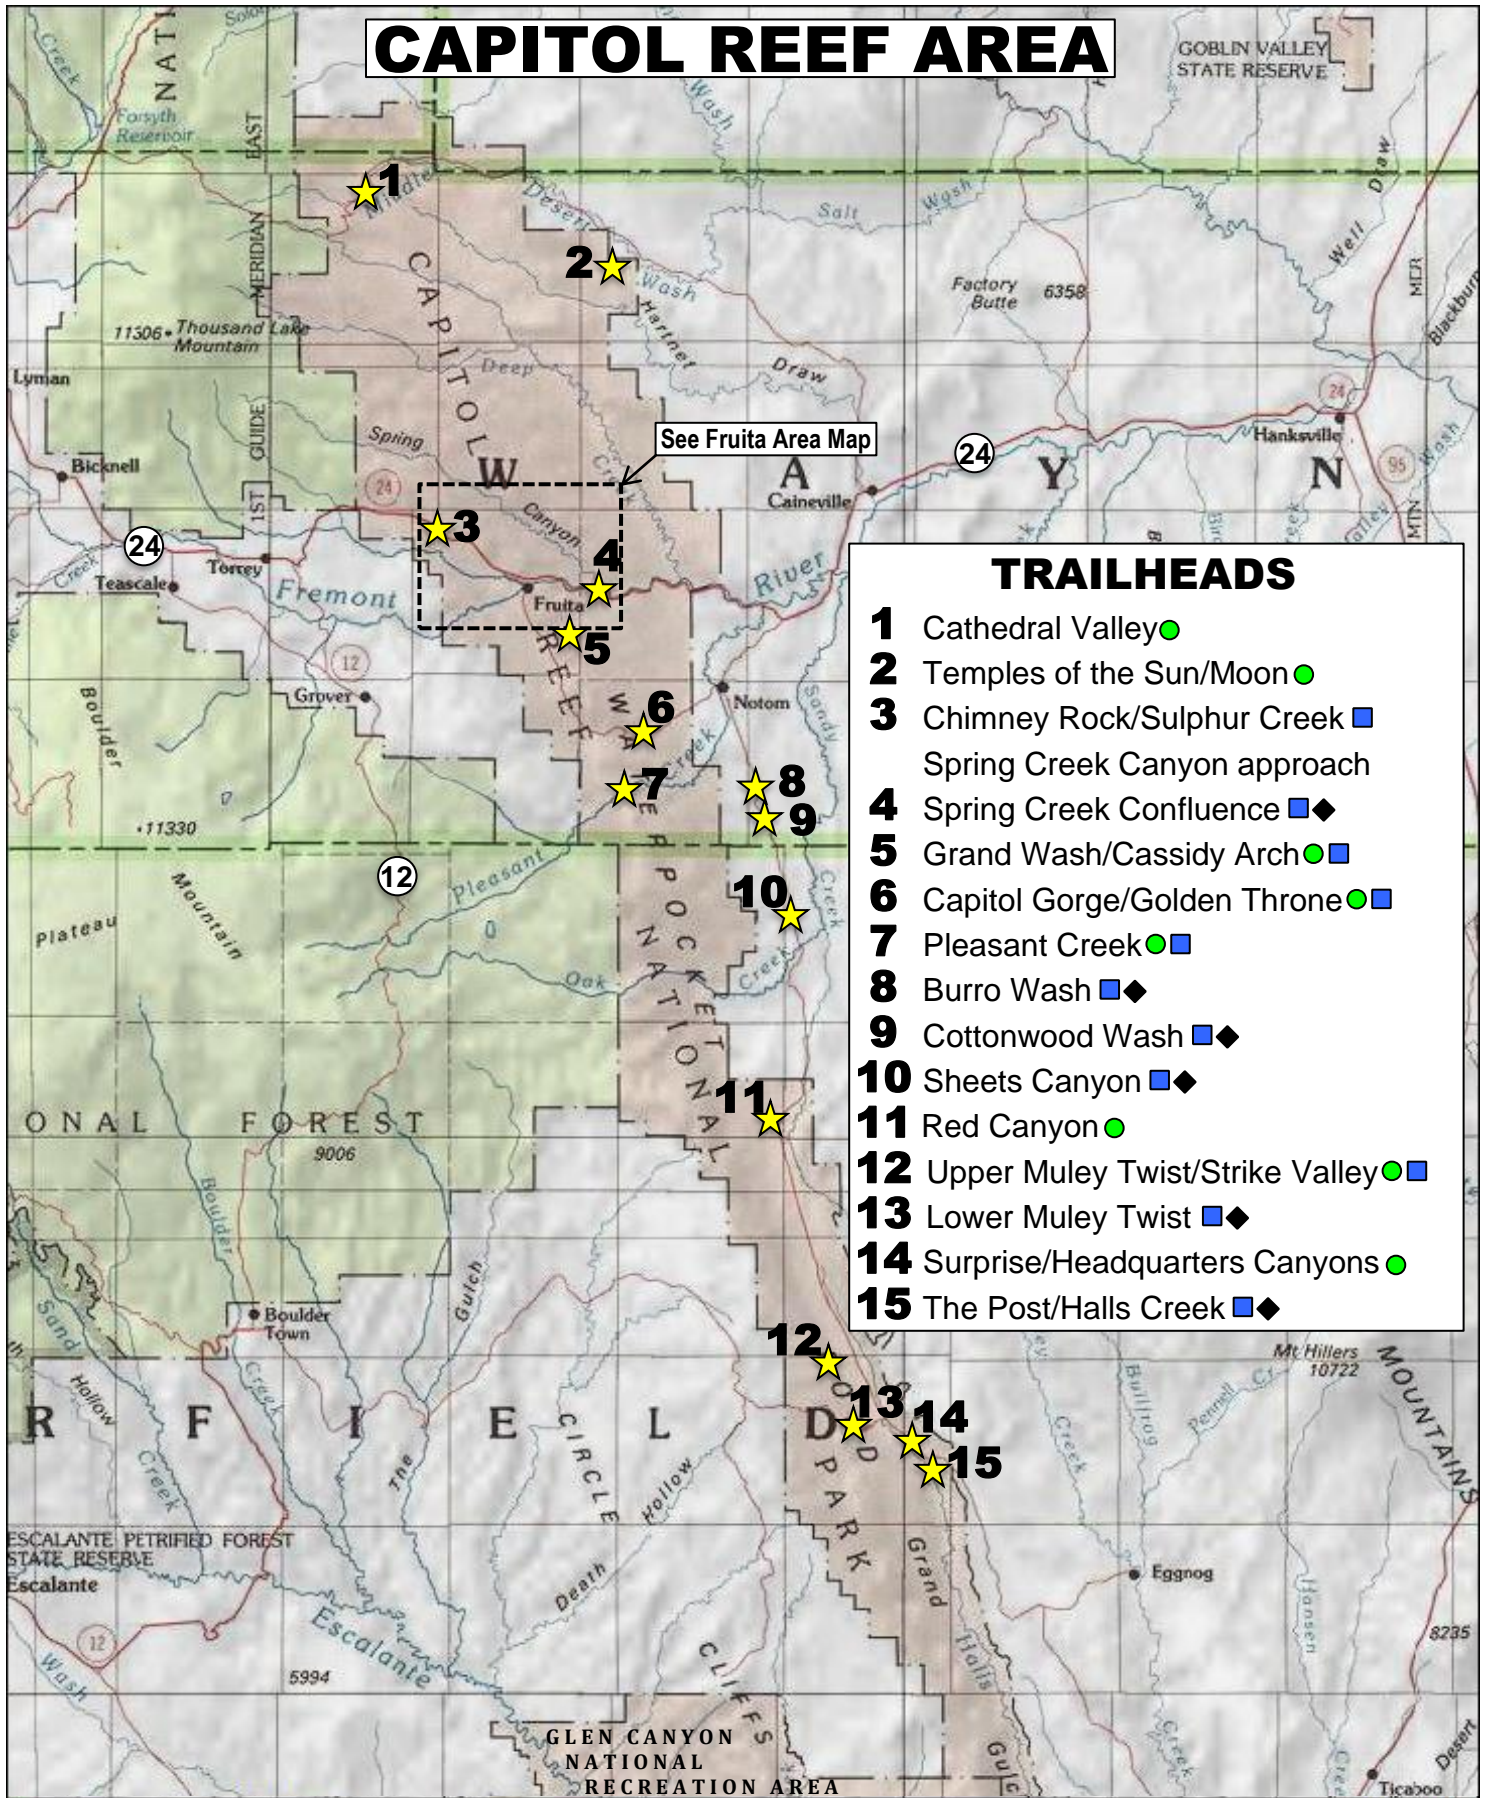

CAPITOL REEF AREA

- ### TRAILHEADS
- 1** Cathedral Valley ●
 - 2** Temples of the Sun/Moon ●
 - 3** Chimney Rock/Sulphur Creek ■
 - Spring Creek Canyon approach
 - 4** Spring Creek Confluence ■◆
 - 5** Grand Wash/Cassidy Arch ●■
 - 6** Capitol Gorge/Golden Throne ●■
 - 7** Pleasant Creek ●■
 - 8** Burro Wash ■◆
 - 9** Cottonwood Wash ■◆
 - 10** Sheets Canyon ■◆
 - 11** Red Canyon ●
 - 12** Upper Muley Twist/Strike Valley ●■
 - 13** Lower Muley Twist ■◆
 - 14** Surprise/Headquarters Canyons ●
 - 15** The Post/Halls Creek ■◆

SCALE = 1:432,000