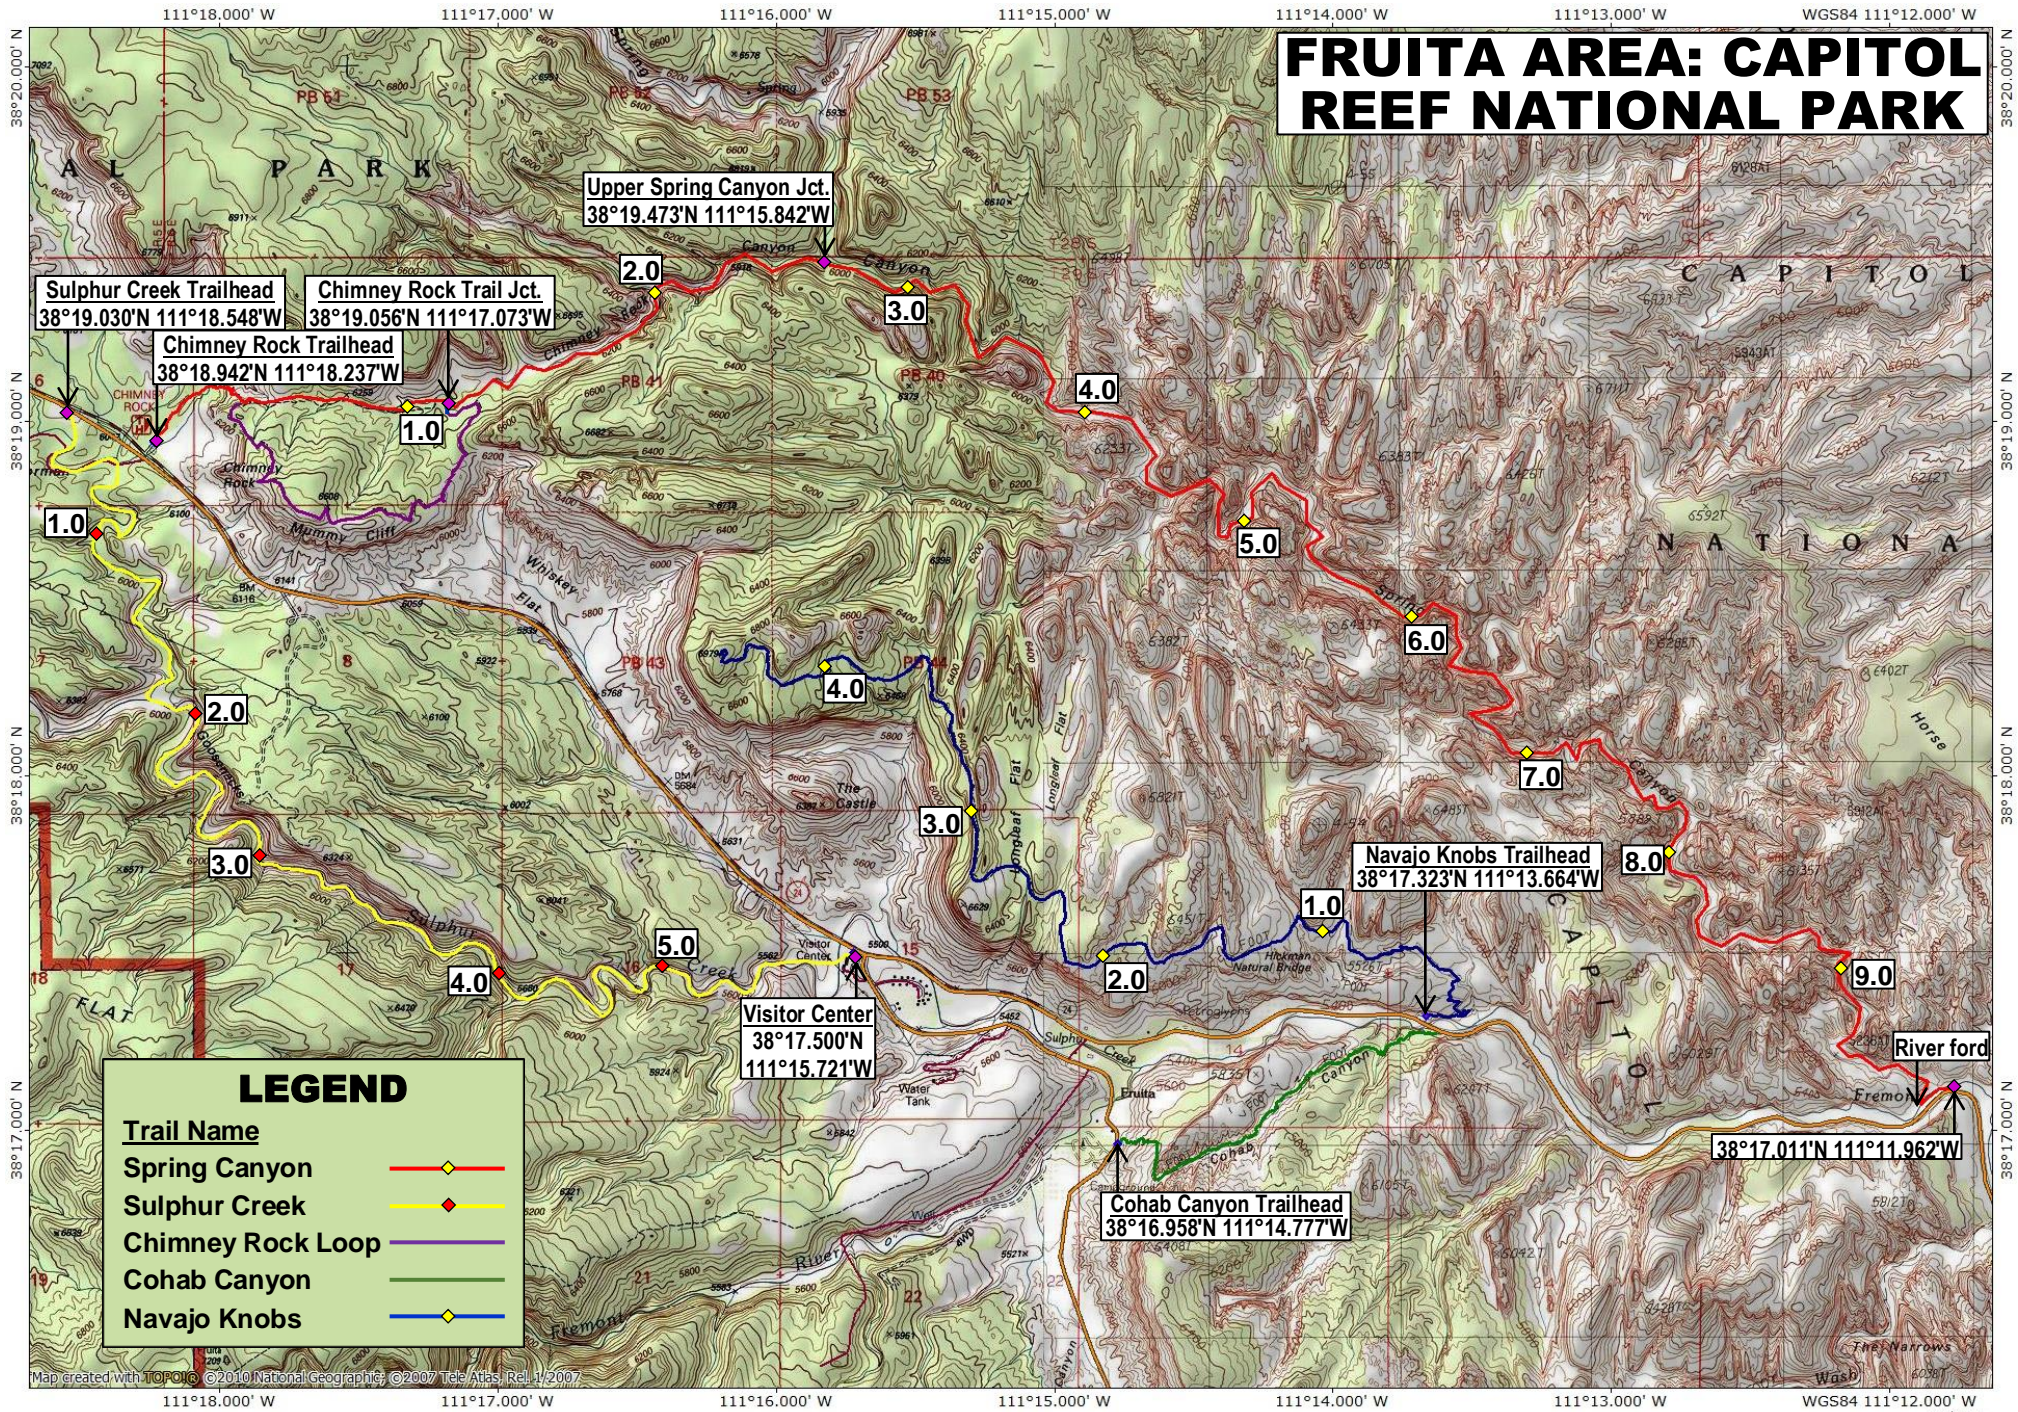

FRUITA AREA: CAPITOL REEF NATIONAL PARK

LEGEND

Trail Name	Symbol
Spring Canyon	Red line with diamond
Sulphur Creek	Yellow line with diamond
Chimney Rock Loop	Purple line with diamond
Cohab Canyon	Green line with diamond
Navajo Knobs	Blue line with diamond

Map created with TOPOIC ©2010 National Geographic, ©2007 Tele Atlas, Rel. 1/2007