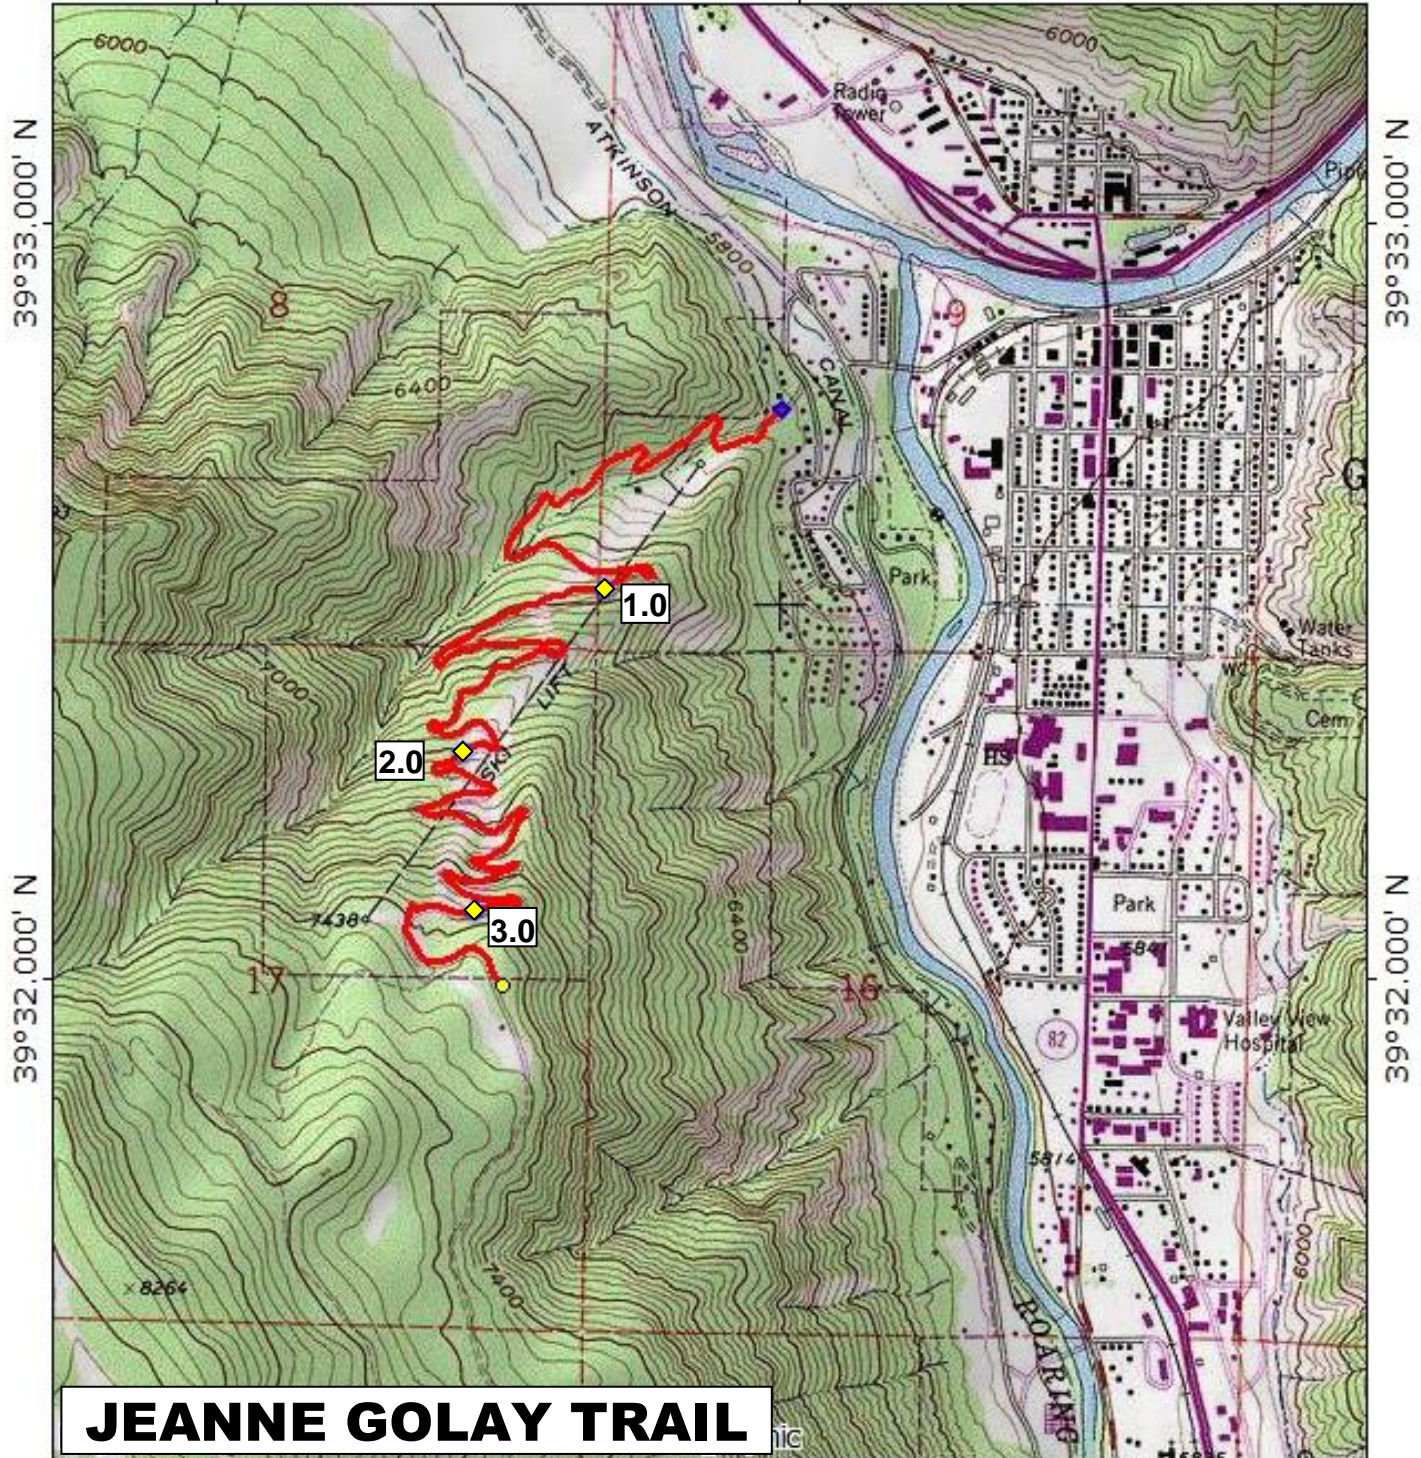

Directions to Jeanne Golay Trailhead

From the south:

Go north on Midland Avenue from the roundabout to the stop sign (W 10th St). Turn left on 10th, drive to the end of the road, and turn right on Red Mountain Drive. Follow Red Mountain Drive past W 9th Place to W 9th Street and make a hard left. Park on either side of the street at the TH.

From the west:

Exit I-70 at W Glenwood (Exit 114) and follow Midland Avenue toward downtown Glenwood. Before the traffic light at W 8th Street, turn right on Red Mountain Drive, then bear right at W 9th Street.

From Downtown:

Take 8th Street to Midland, turn right on Midland, then left on Red Mountain Drive. Bear right at W 9th Street.

107°21.000' W

WGS84 107°20.000' W

JEANNE GOLAY TRAIL

TN MN

8½°

05/07/22