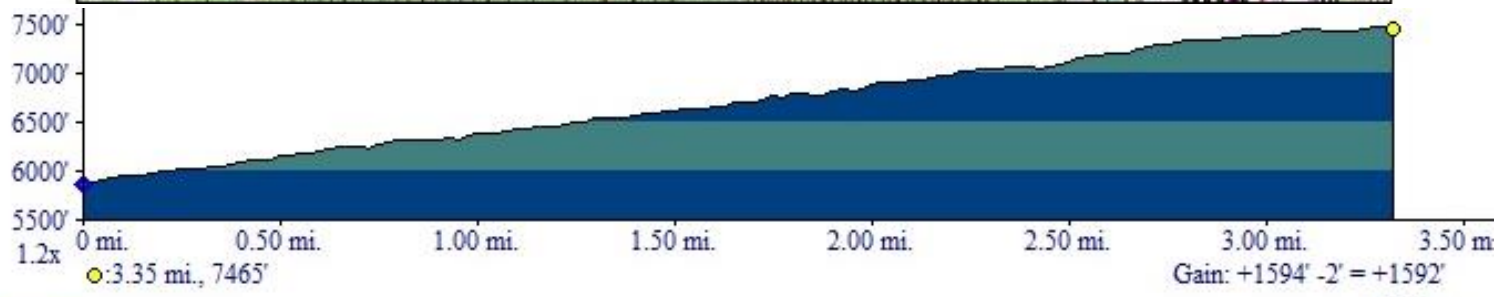

From Downtown:

Take 8th Street to Midland, turn right on Midland, then left on Red Mountain Drive. Bear right at W 9th Street.

107°21.000' W

WGS84 107°20.000' W

JEANNE GOLAY TRAIL

TN MN

8½°

05/07/22