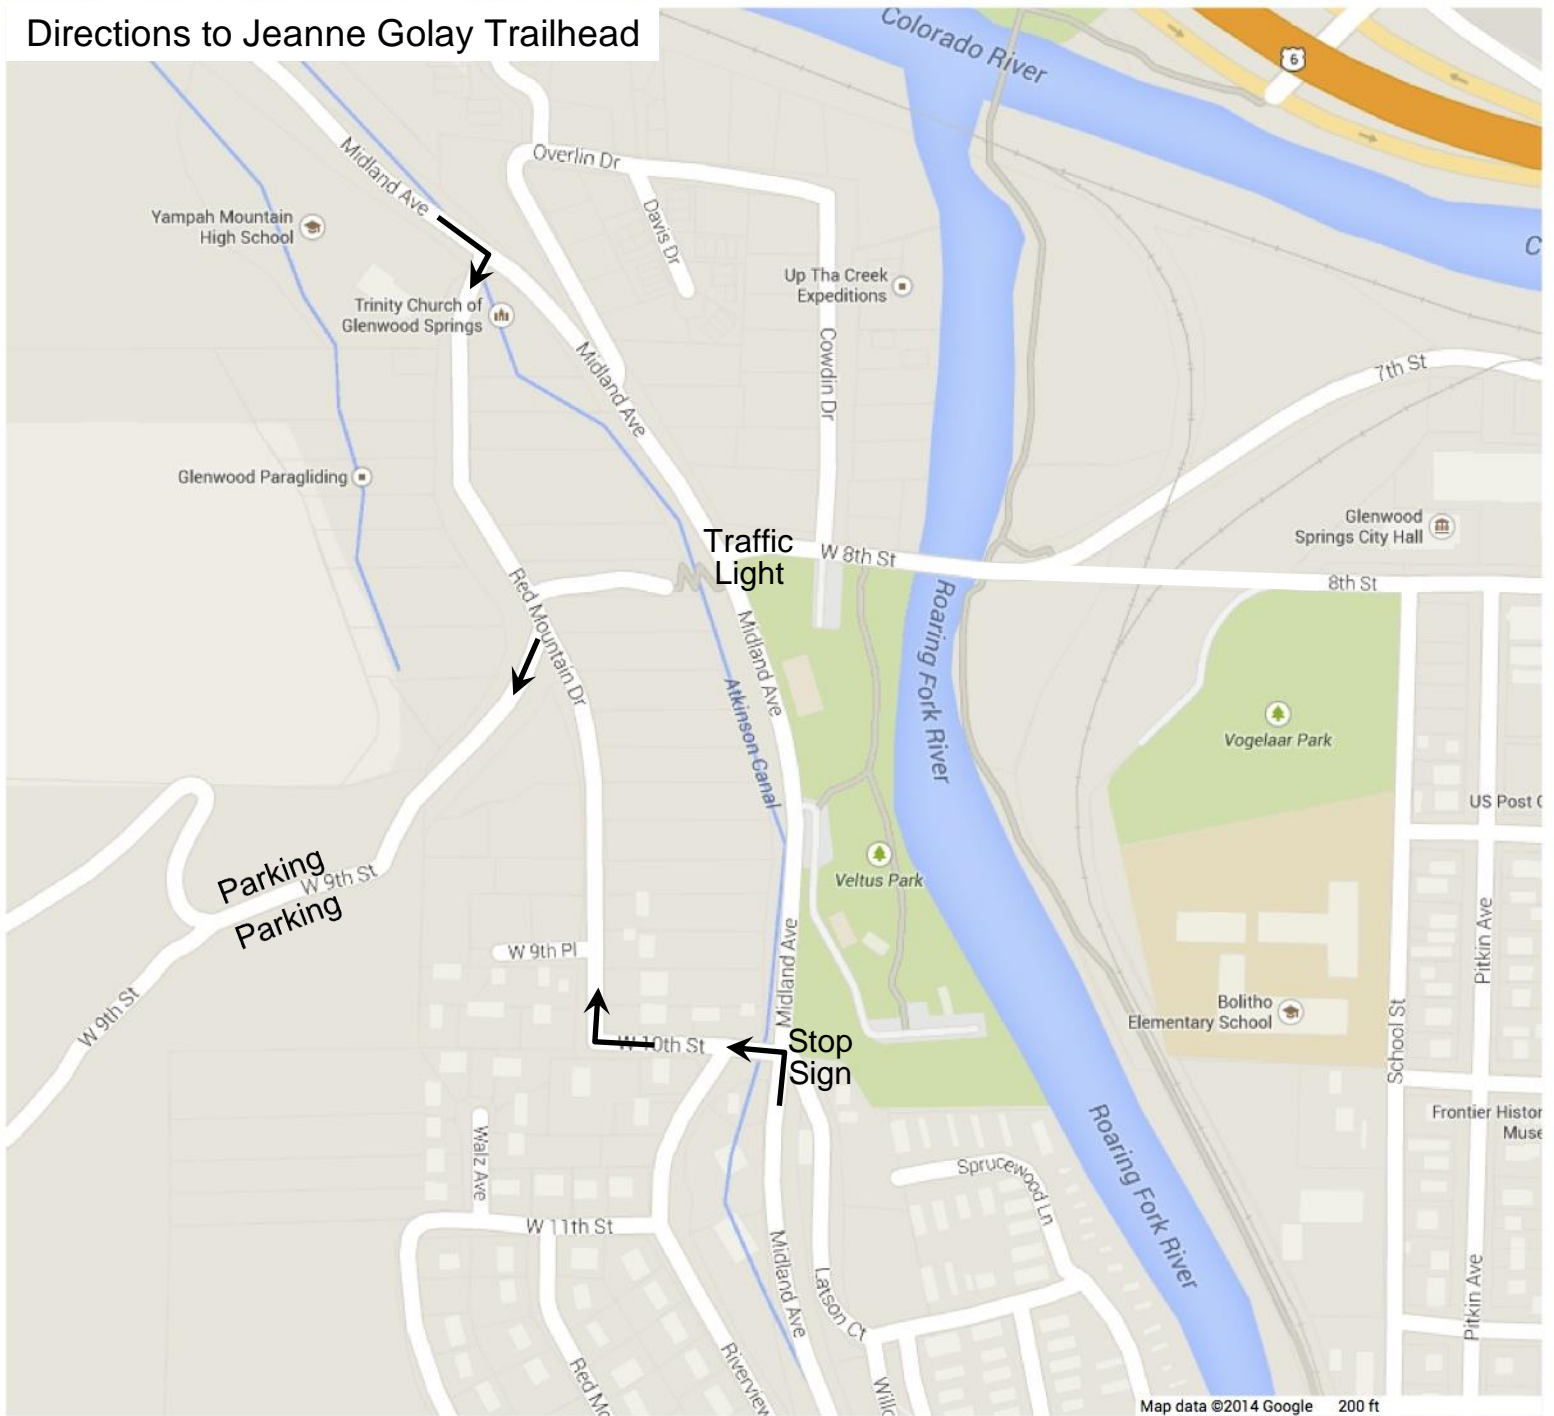

Directions to Jeanne Golay Trailhead

From the south:

Go north on Midland Avenue from the roundabout to the stop sign (W 10th St). Turn left on 10th, drive to the end of the road, and turn right on Red Mountain Drive. Follow Red Mountain Drive past W 9th Place to W 9th Street and make a hard left. Park on either side of the street at the TH.

From the west:

Exit I-70 at W Glenwood (Exit 114) and follow Midland Avenue toward downtown Glenwood. Before the traffic light at W 8th Street, turn right on Red Mountain Drive, then bear right at W 9th Street.

From Downtown:

Take 8th Street to Midland, turn right on Midland, then left on Red Mountain Drive. Bear right at W 9th Street.

107°21.000' W

WGS84 107°20.000' W

JEANNE GOLAY TRAIL

TN MN

8½°

05/07/22