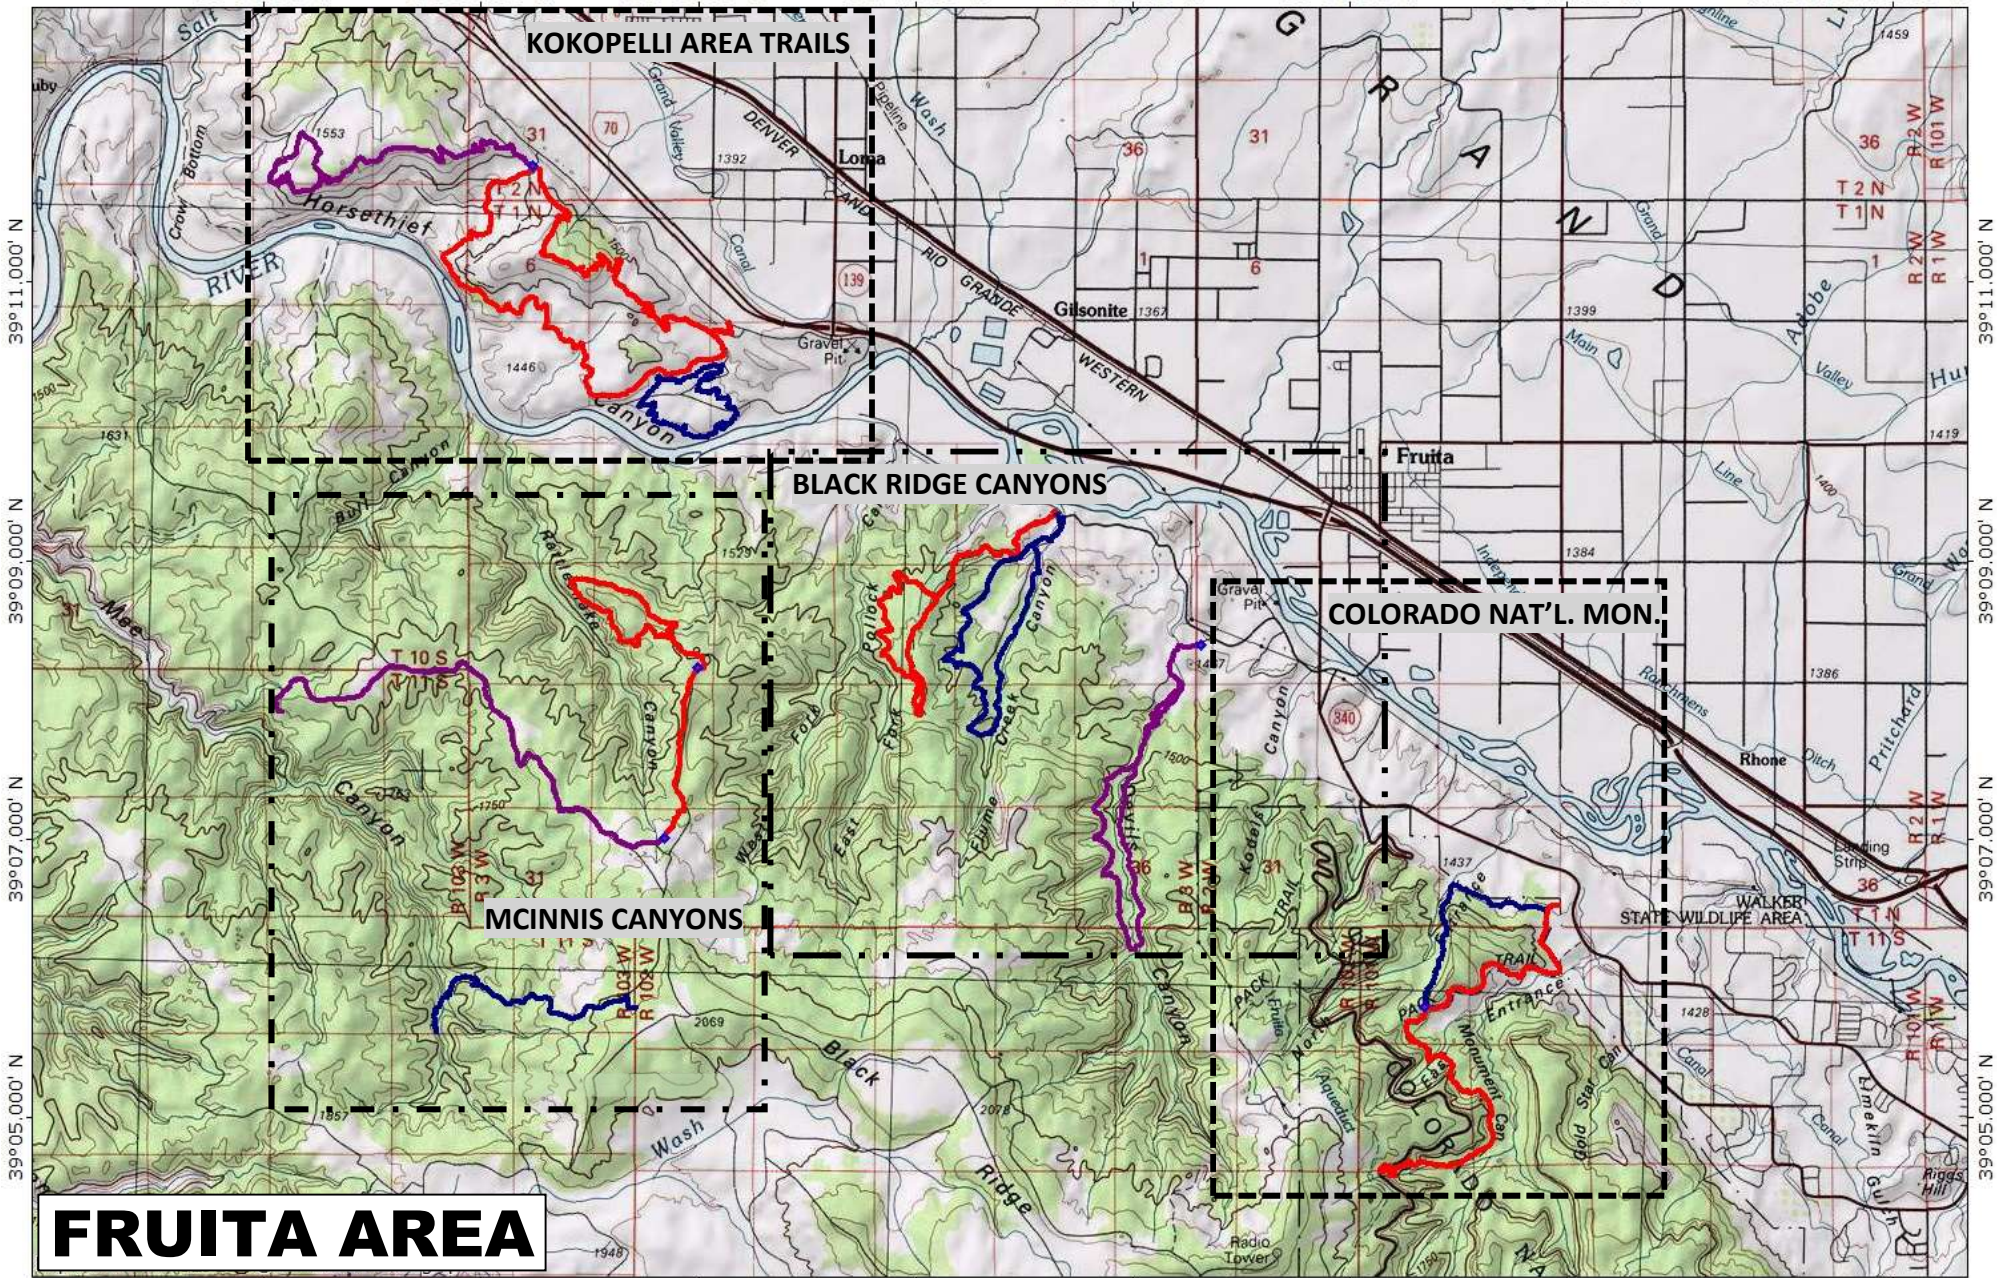

108°54.000' W 108°52.000' W 108°50.000' W 108°48.000' W 108°46.000' W 108°44.000' W 108°42.000' W WGS84 108°39.000' W

# FRUITA AREA

SCALE = 1:100,000