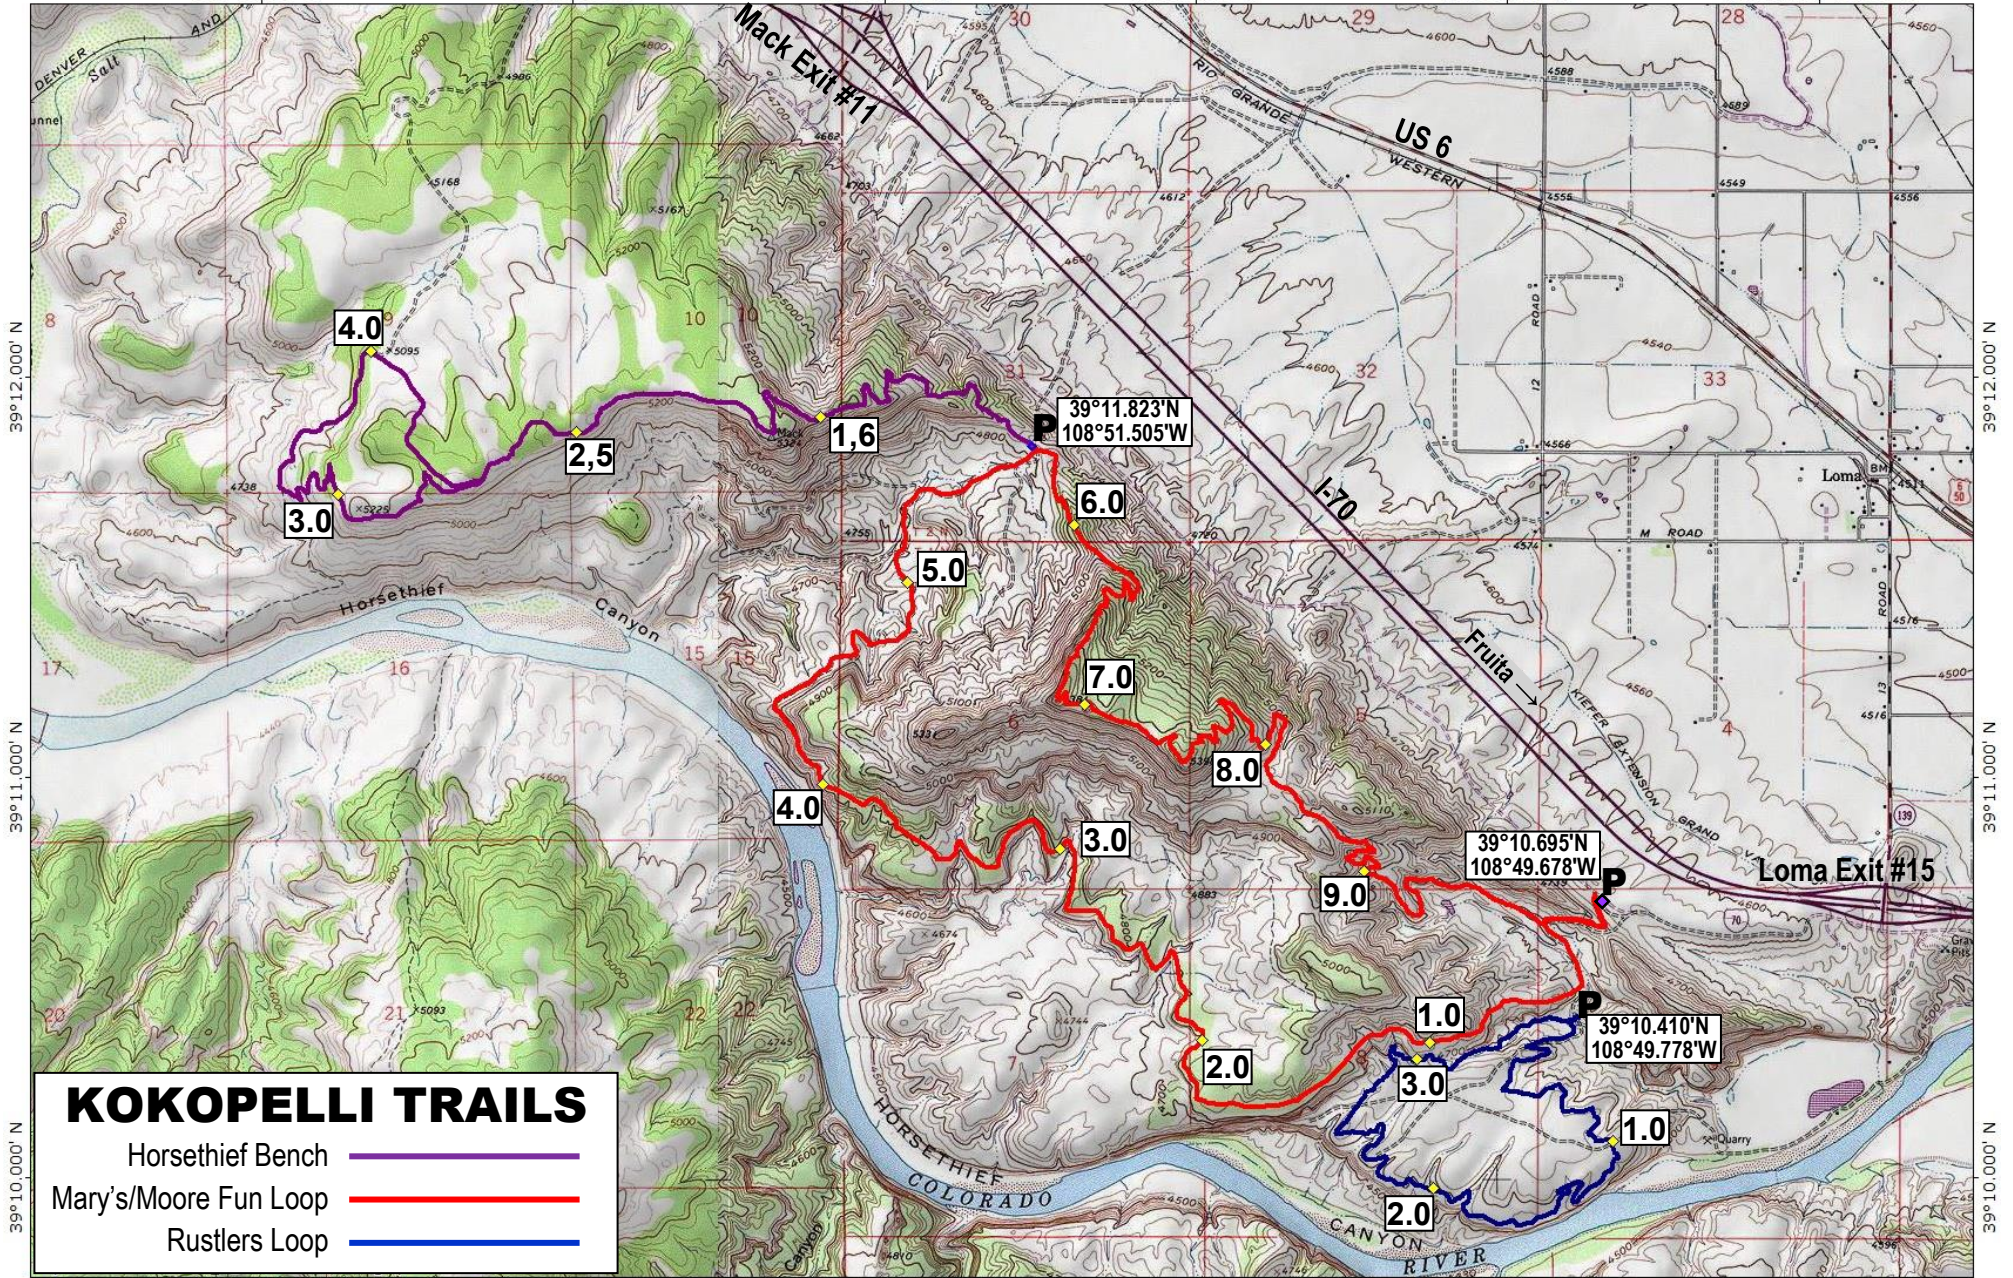

TOPO! map printed on 11/17/22 from "Fruita.tpo"

108°54.000' W 108°53.000' W 108°52.000' W 108°51.000' W 108°50.000' W WGS84 108°49.000' W

39°12.000' N
39°11.000' N
39°10.000' N

39°12.000' N
39°11.000' N
39°10.000' N

KOKOPELLI TRAILS

- Horsethief Bench —
- Mary's/Moore Fun Loop —
- Rustlers Loop —

108°54.000' W 108°53.000' W 108°52.000' W 108°51.000' W 108°50.000' W WGS84 108°49.000' W

SCALE = 1:35000