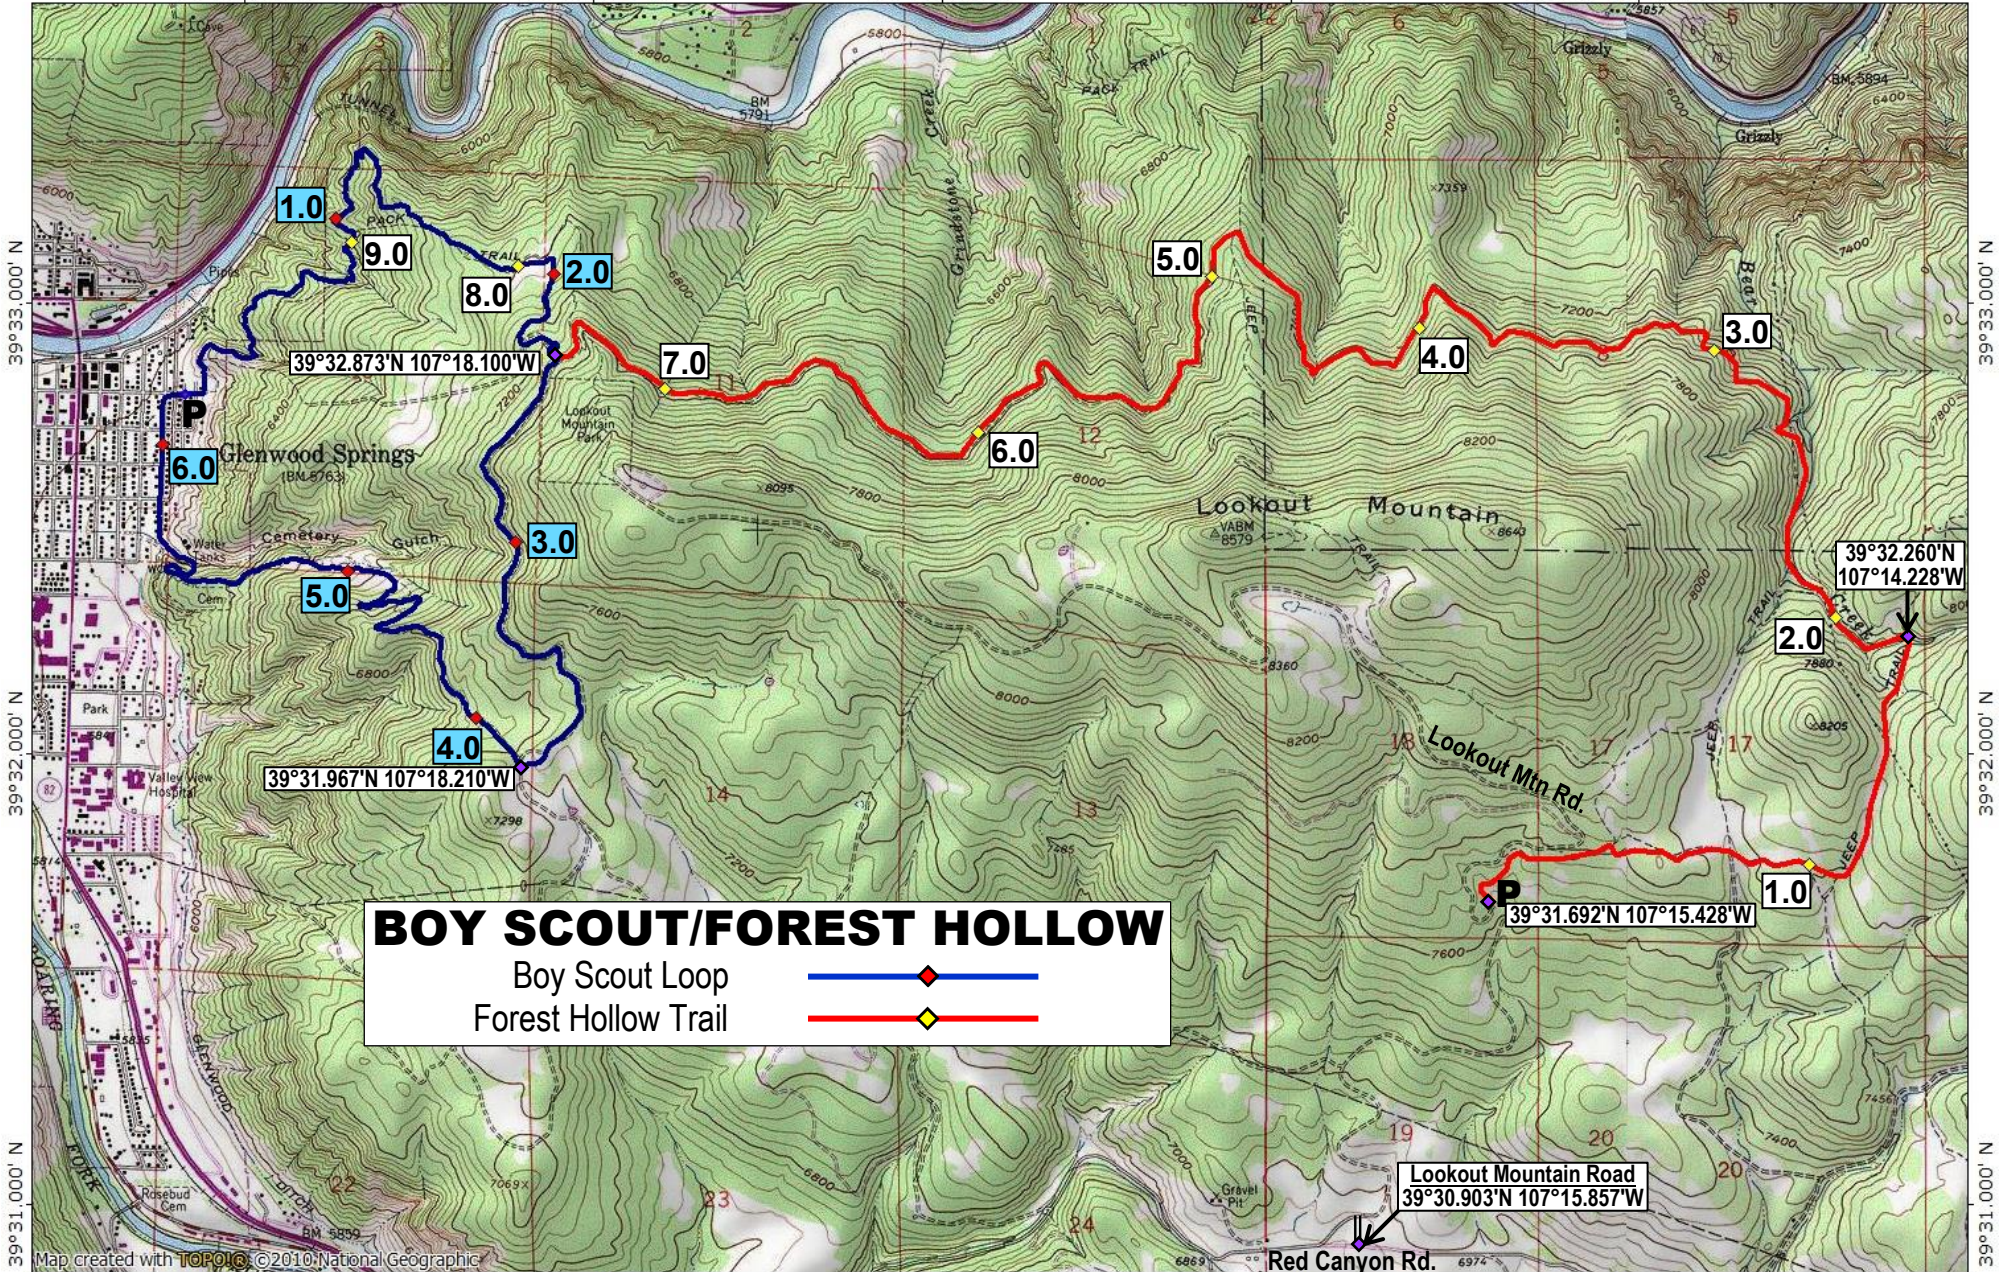

107°19.000' W

107°18.000' W

107°17.000' W

107°16.000' W

WGS84 107°15.000' W

BOY SCOUT/FOREST HOLLOW

Boy Scout Loop ——— ◆ ———

Forest Hollow Trail ——— ◆ ———

Map created with TOPO! ©2010 National Geographic

107°19.000' W

107°18.000' W

107°17.000' W

107°16.000' W

WGS84 107°15.000' W

TN MN
8½°
11/25/22