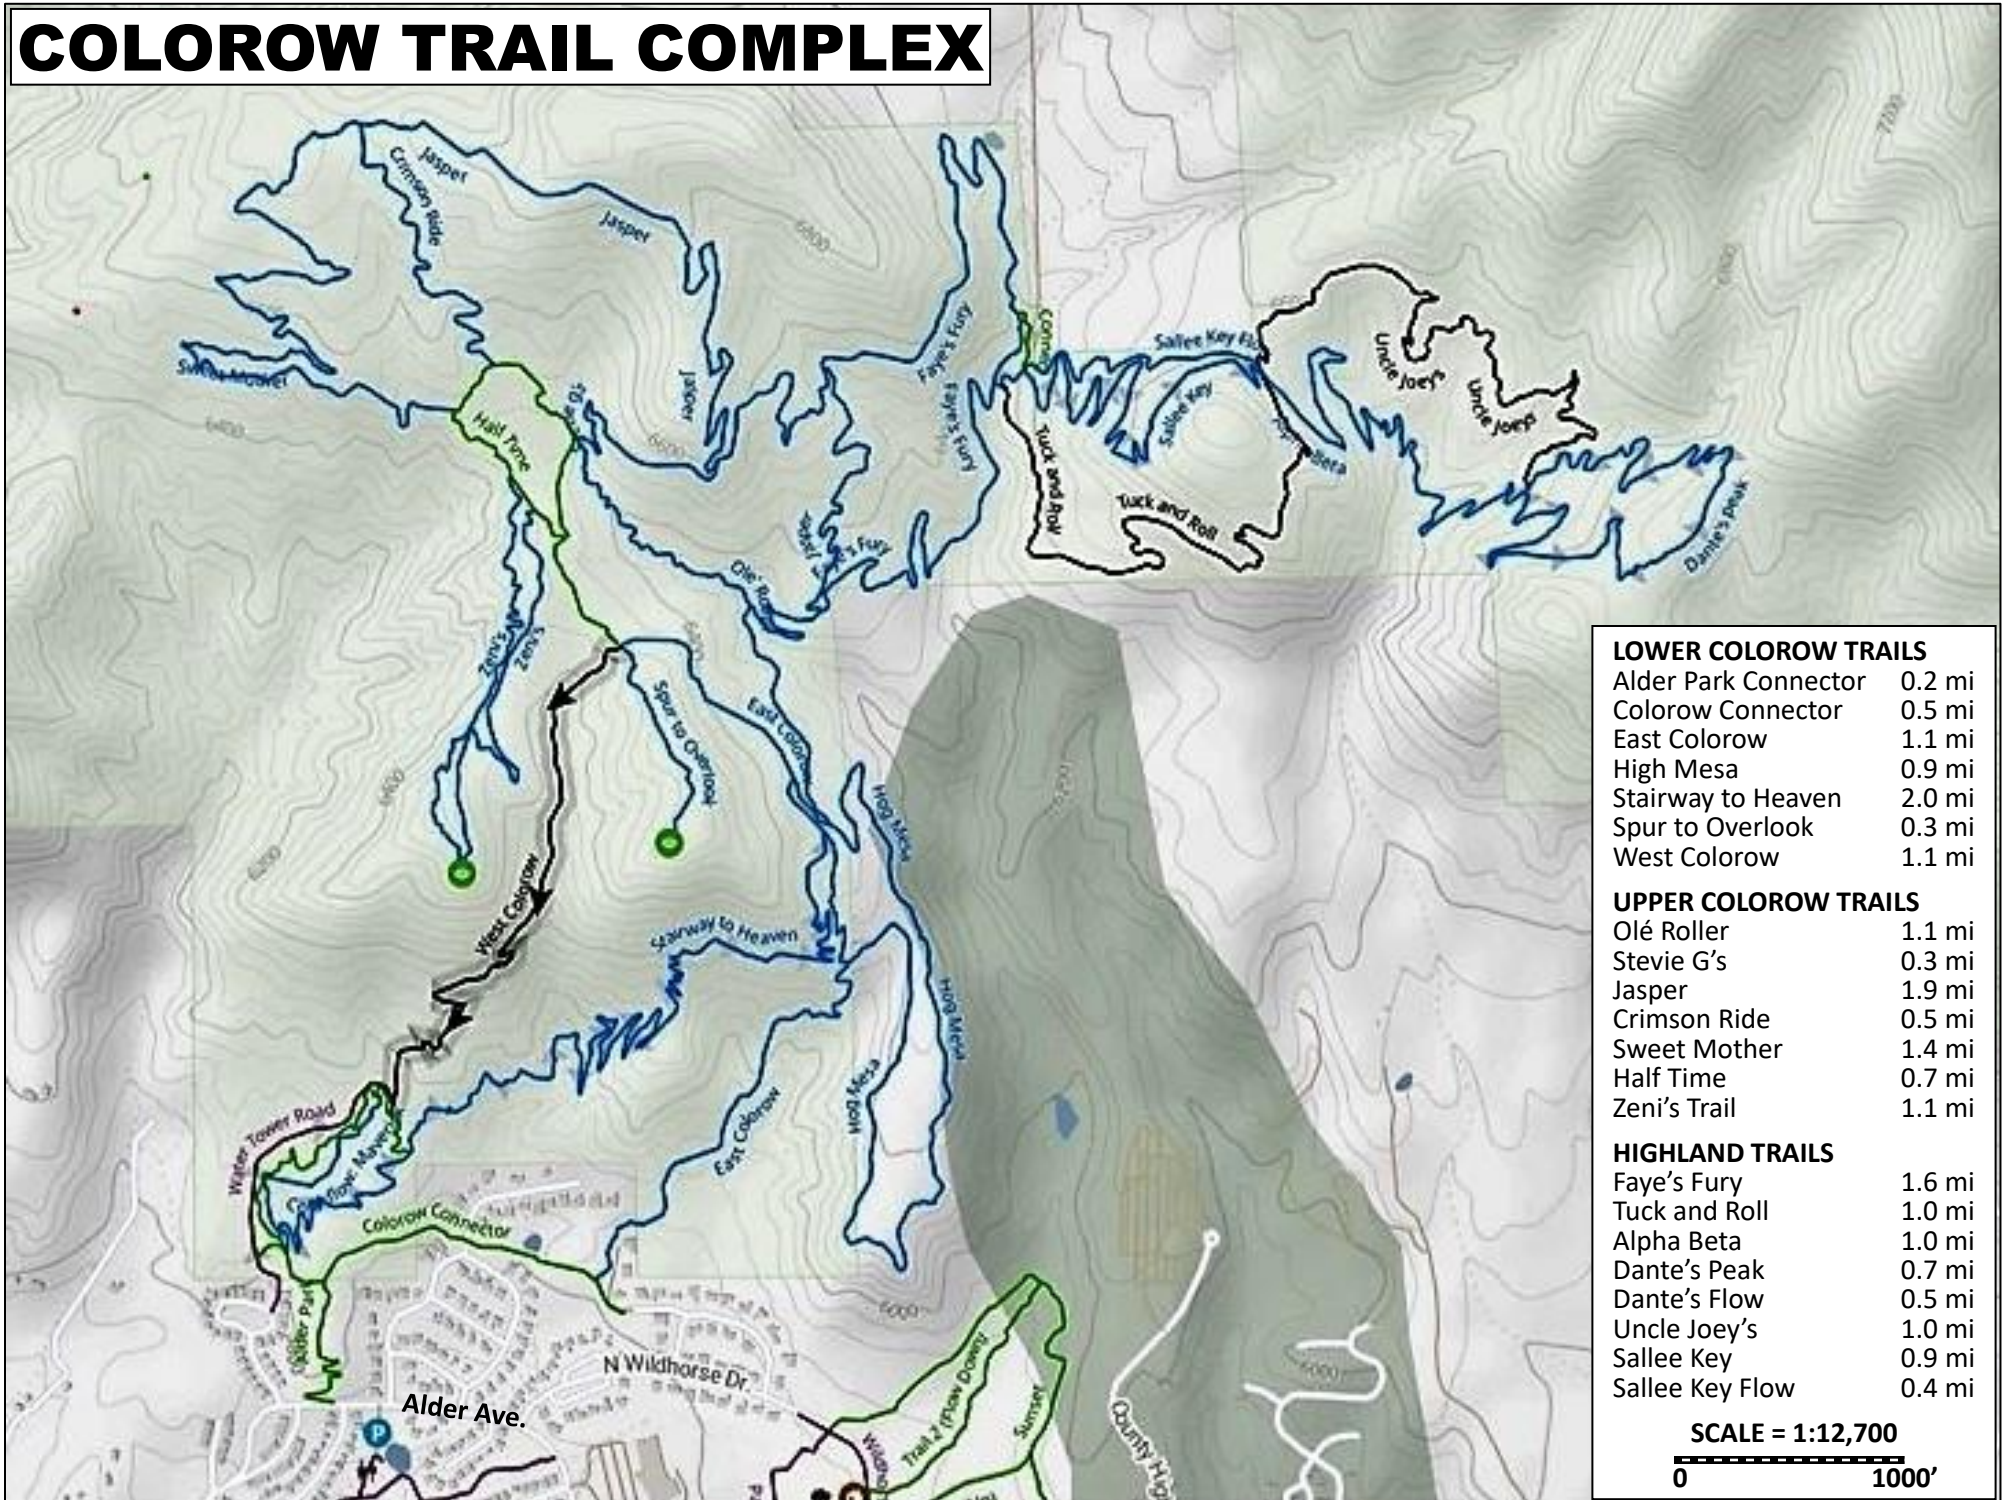

# COLOROW TRAIL COMPLEX

## LOWER COLOROW TRAILS

Alder Park Connector	0.2 mi
Colorow Connector	0.5 mi
East Colorow	1.1 mi
High Mesa	0.9 mi
Stairway to Heaven	2.0 mi
Spur to Overlook	0.3 mi
West Colorow	1.1 mi

## UPPER COLOROW TRAILS

Olé Roller	1.1 mi
Stevie G's	0.3 mi
Jasper	1.9 mi
Crimson Ride	0.5 mi
Sweet Mother	1.4 mi
Half Time	0.7 mi
Zeni's Trail	1.1 mi

## HIGHLAND TRAILS

Faye's Fury	1.6 mi
Tuck and Roll	1.0 mi
Alpha Beta	1.0 mi
Dante's Peak	0.7 mi
Dante's Flow	0.5 mi
Uncle Joey's	1.0 mi
Sallee Key	0.9 mi
Sallee Key Flow	0.4 mi

SCALE = 1:12,700