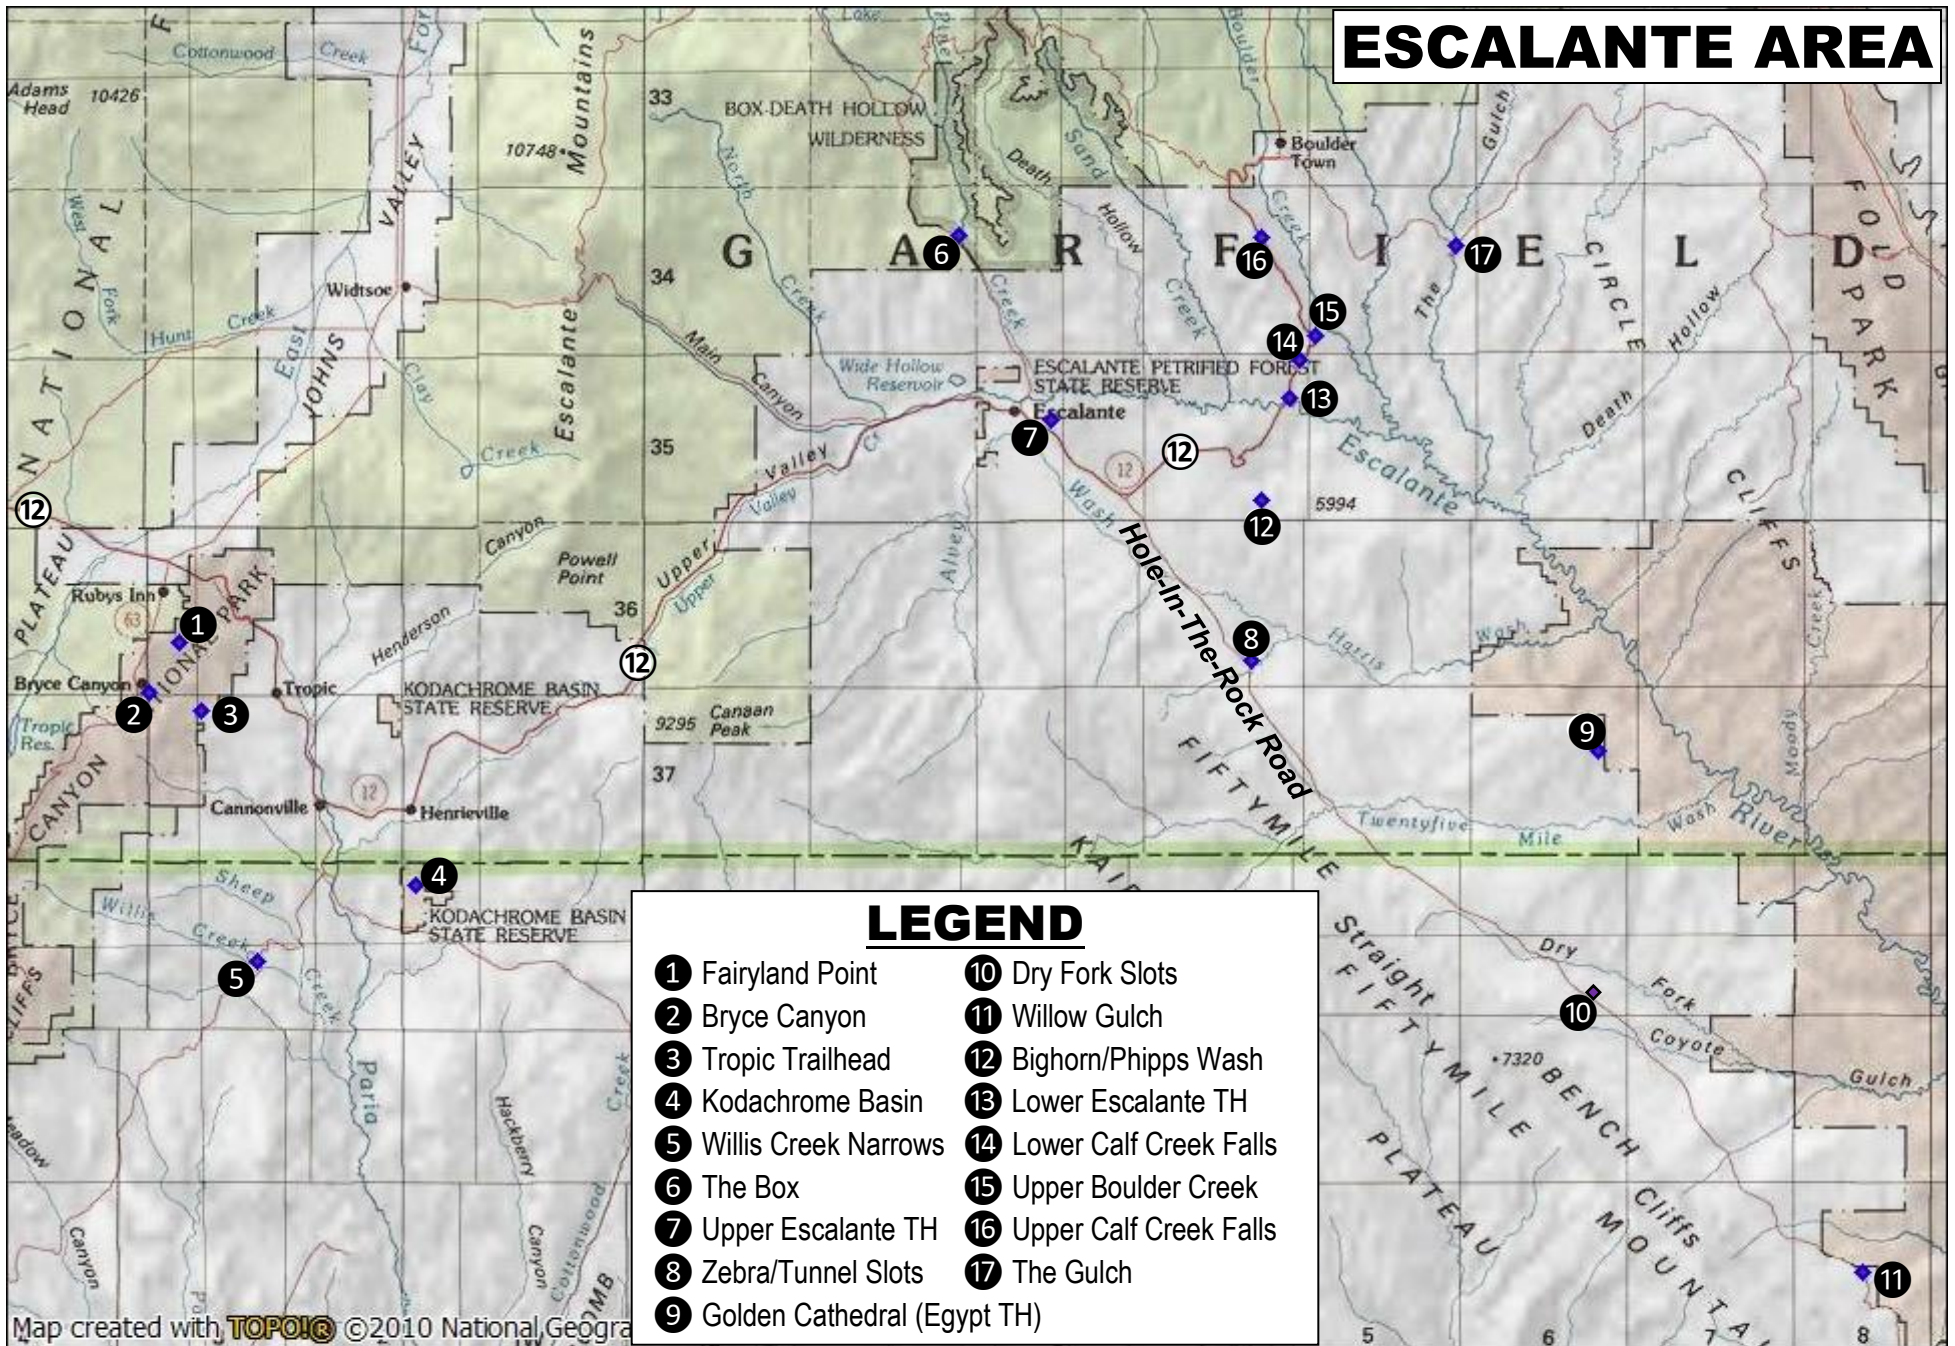

# ESCALANTE AREA

Map created with **TOPOIC** ©2010 National Geographic

SCALE = 1:400,000