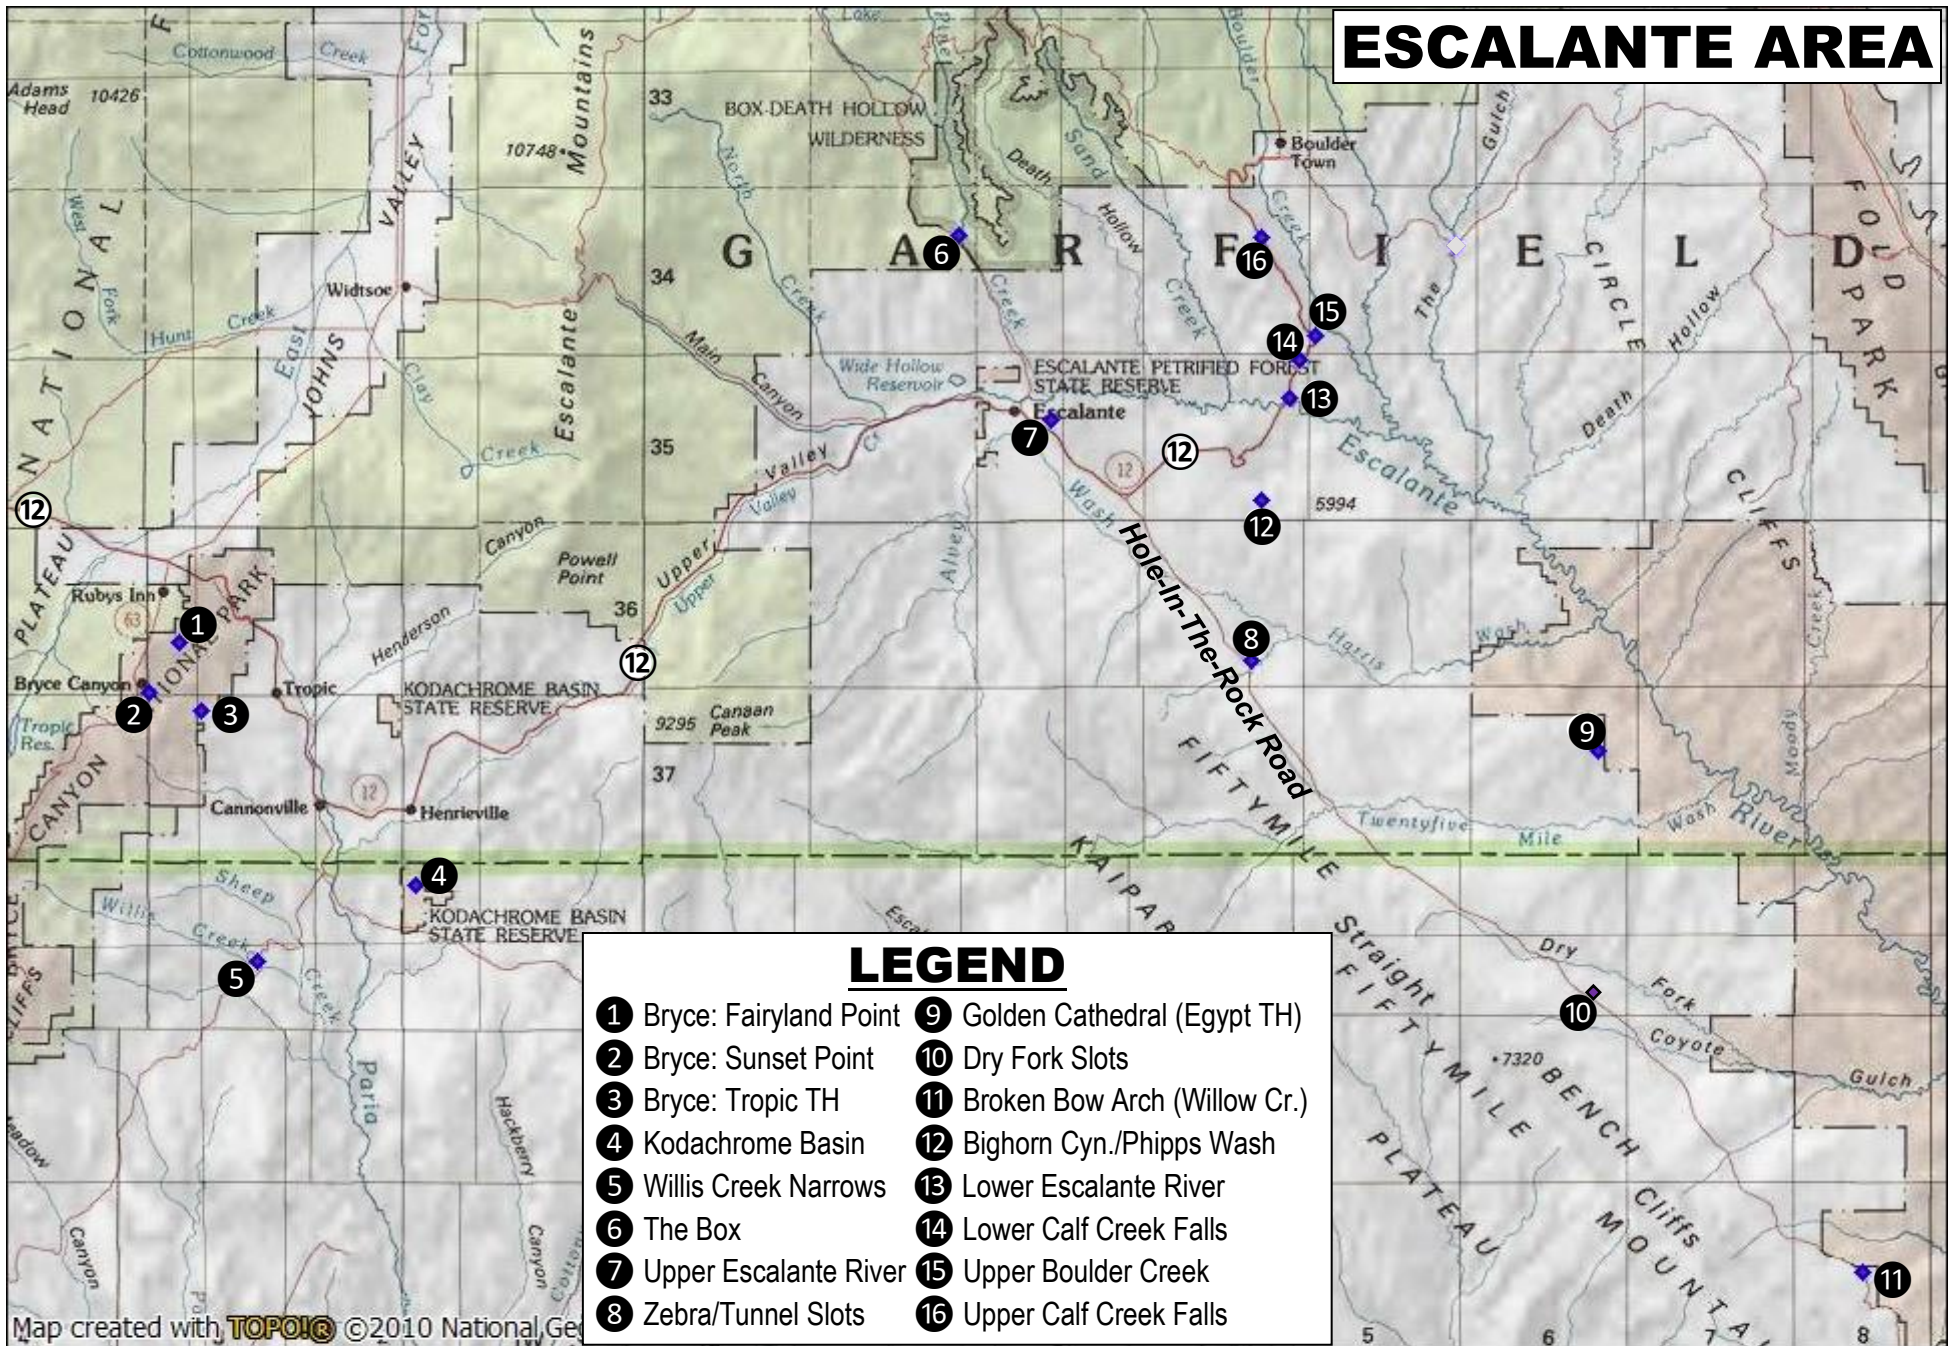

ESCALANTE AREA

Map created with **TOPOIC** ©2010 National Geographic

SCALE = 1:400,000

TN / MN
10°
12/25/23